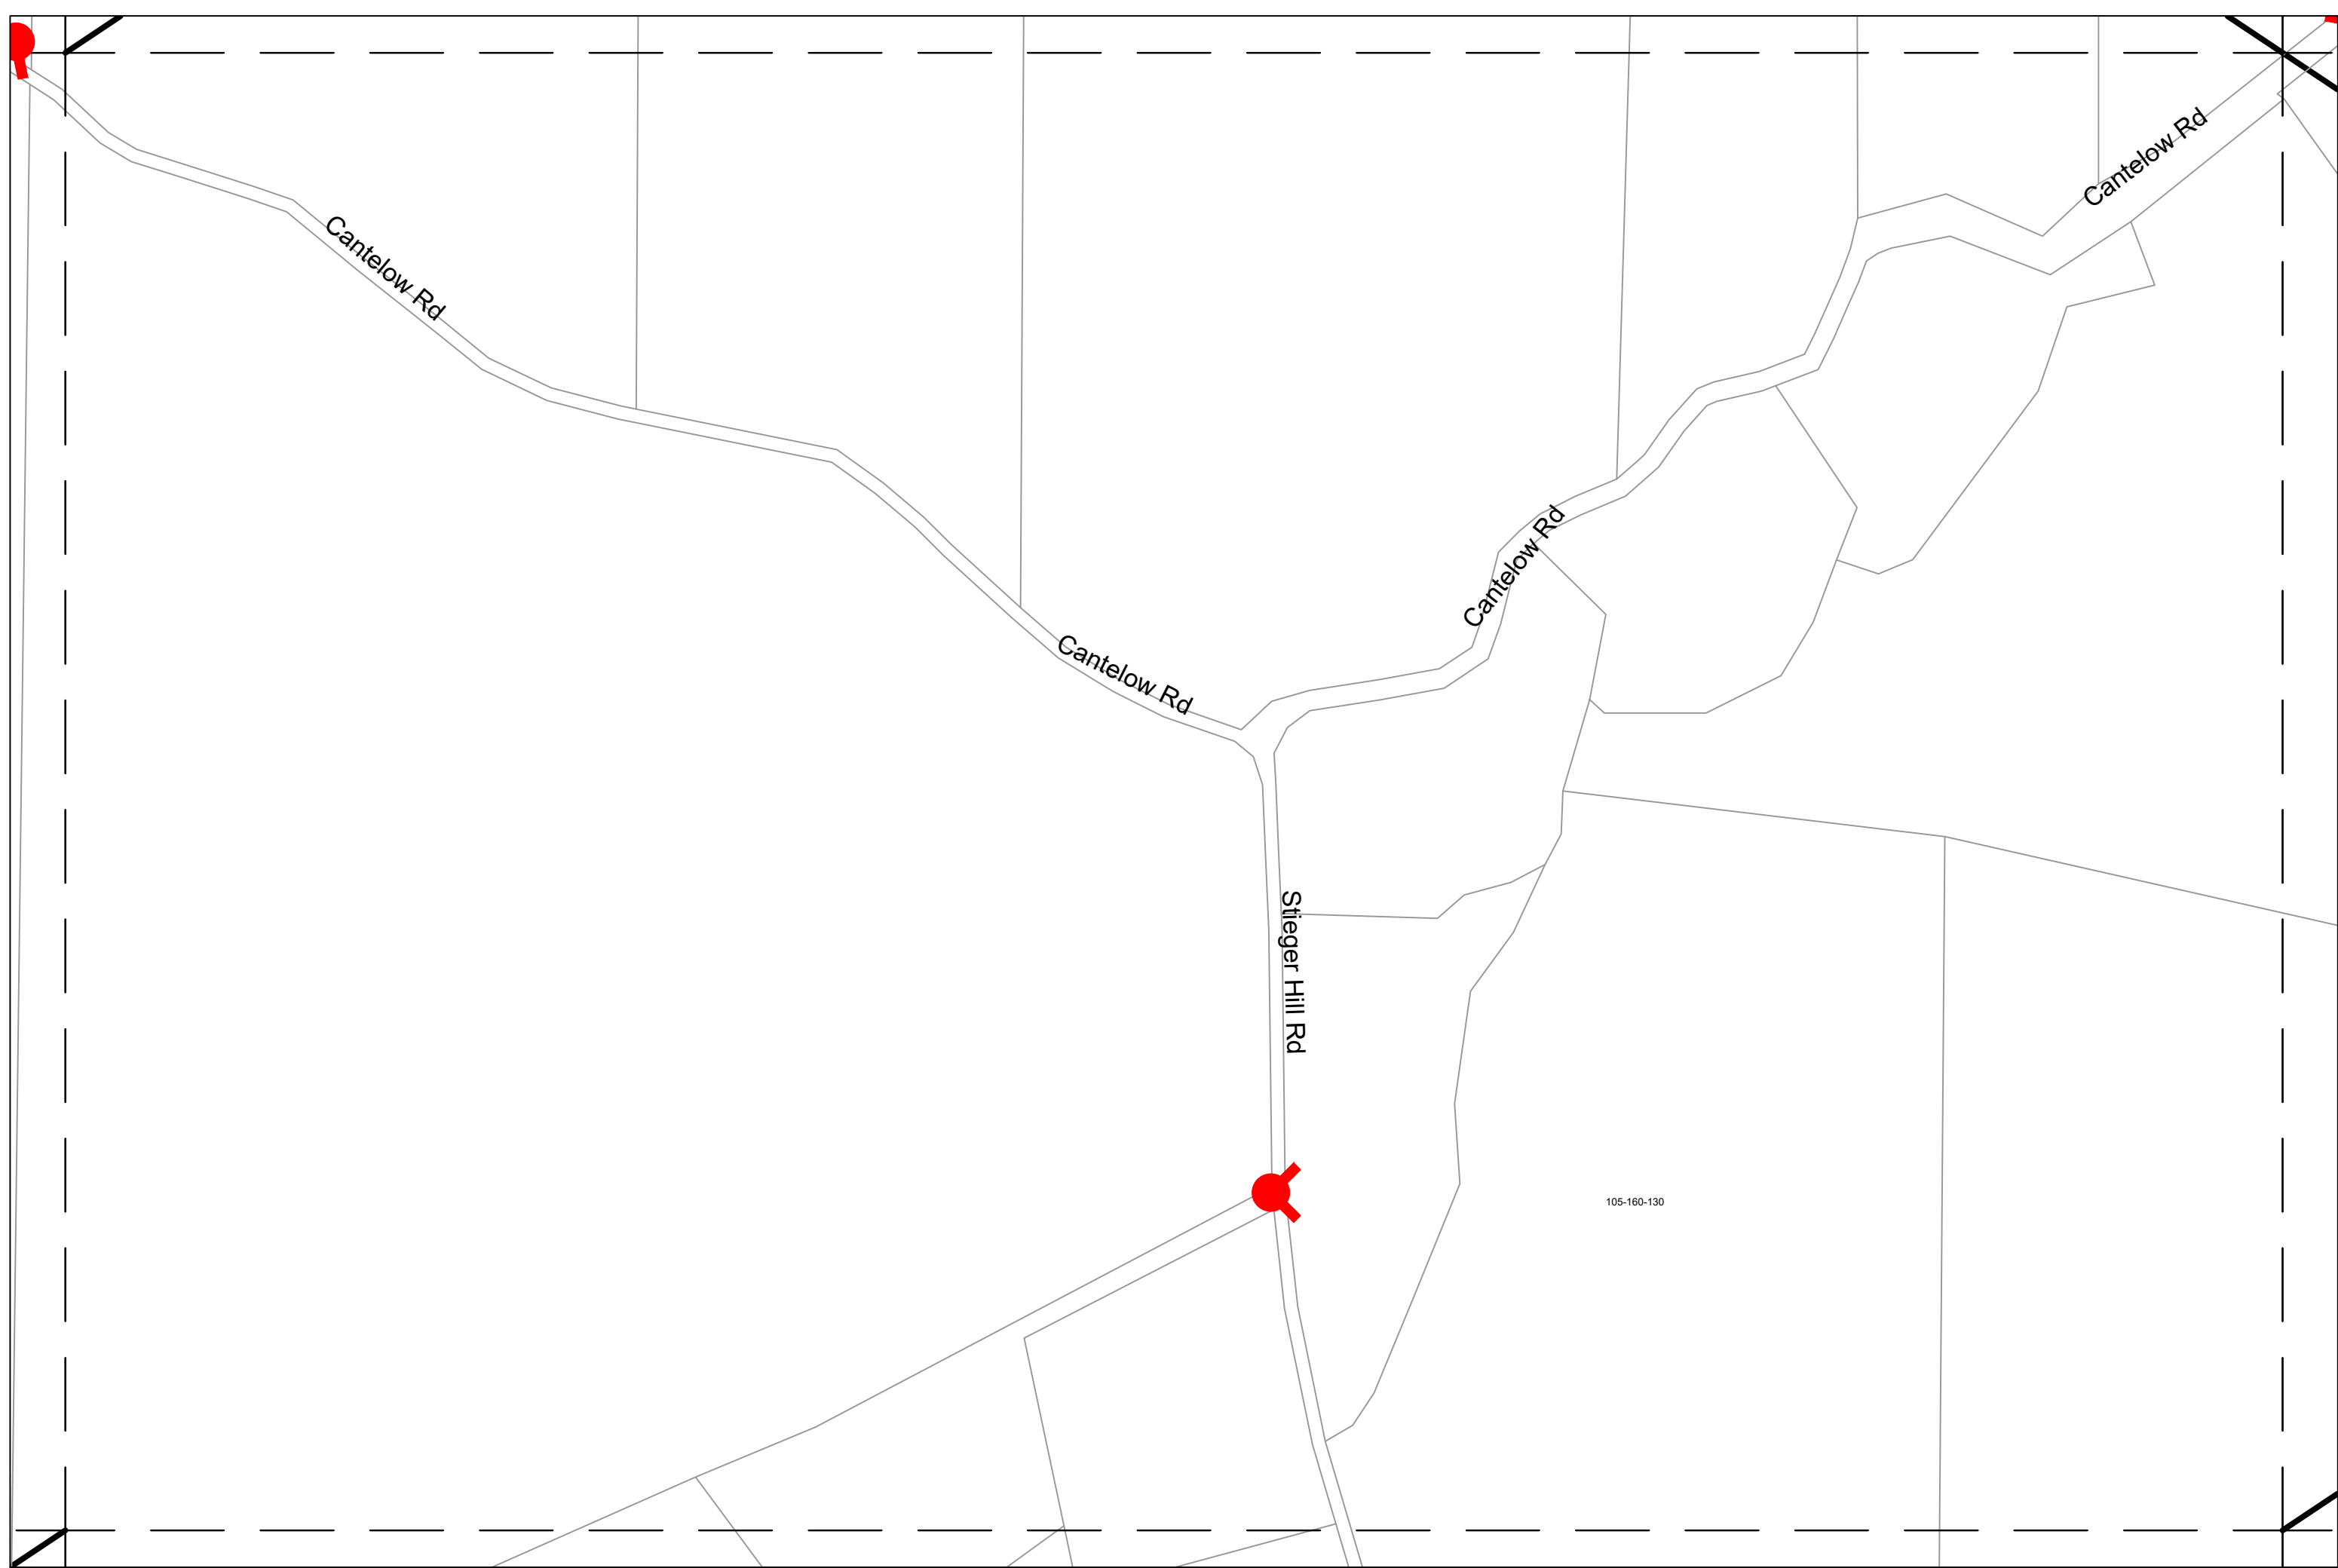

DATE PRINTED:
April 11, 2023

RURAL NORTH VACAVILLE WATER DISTRICT
FIRE HYDRANT LOCATIONS

G2	G3	G4
H2	H3	H4
I2	I3	I4

H3