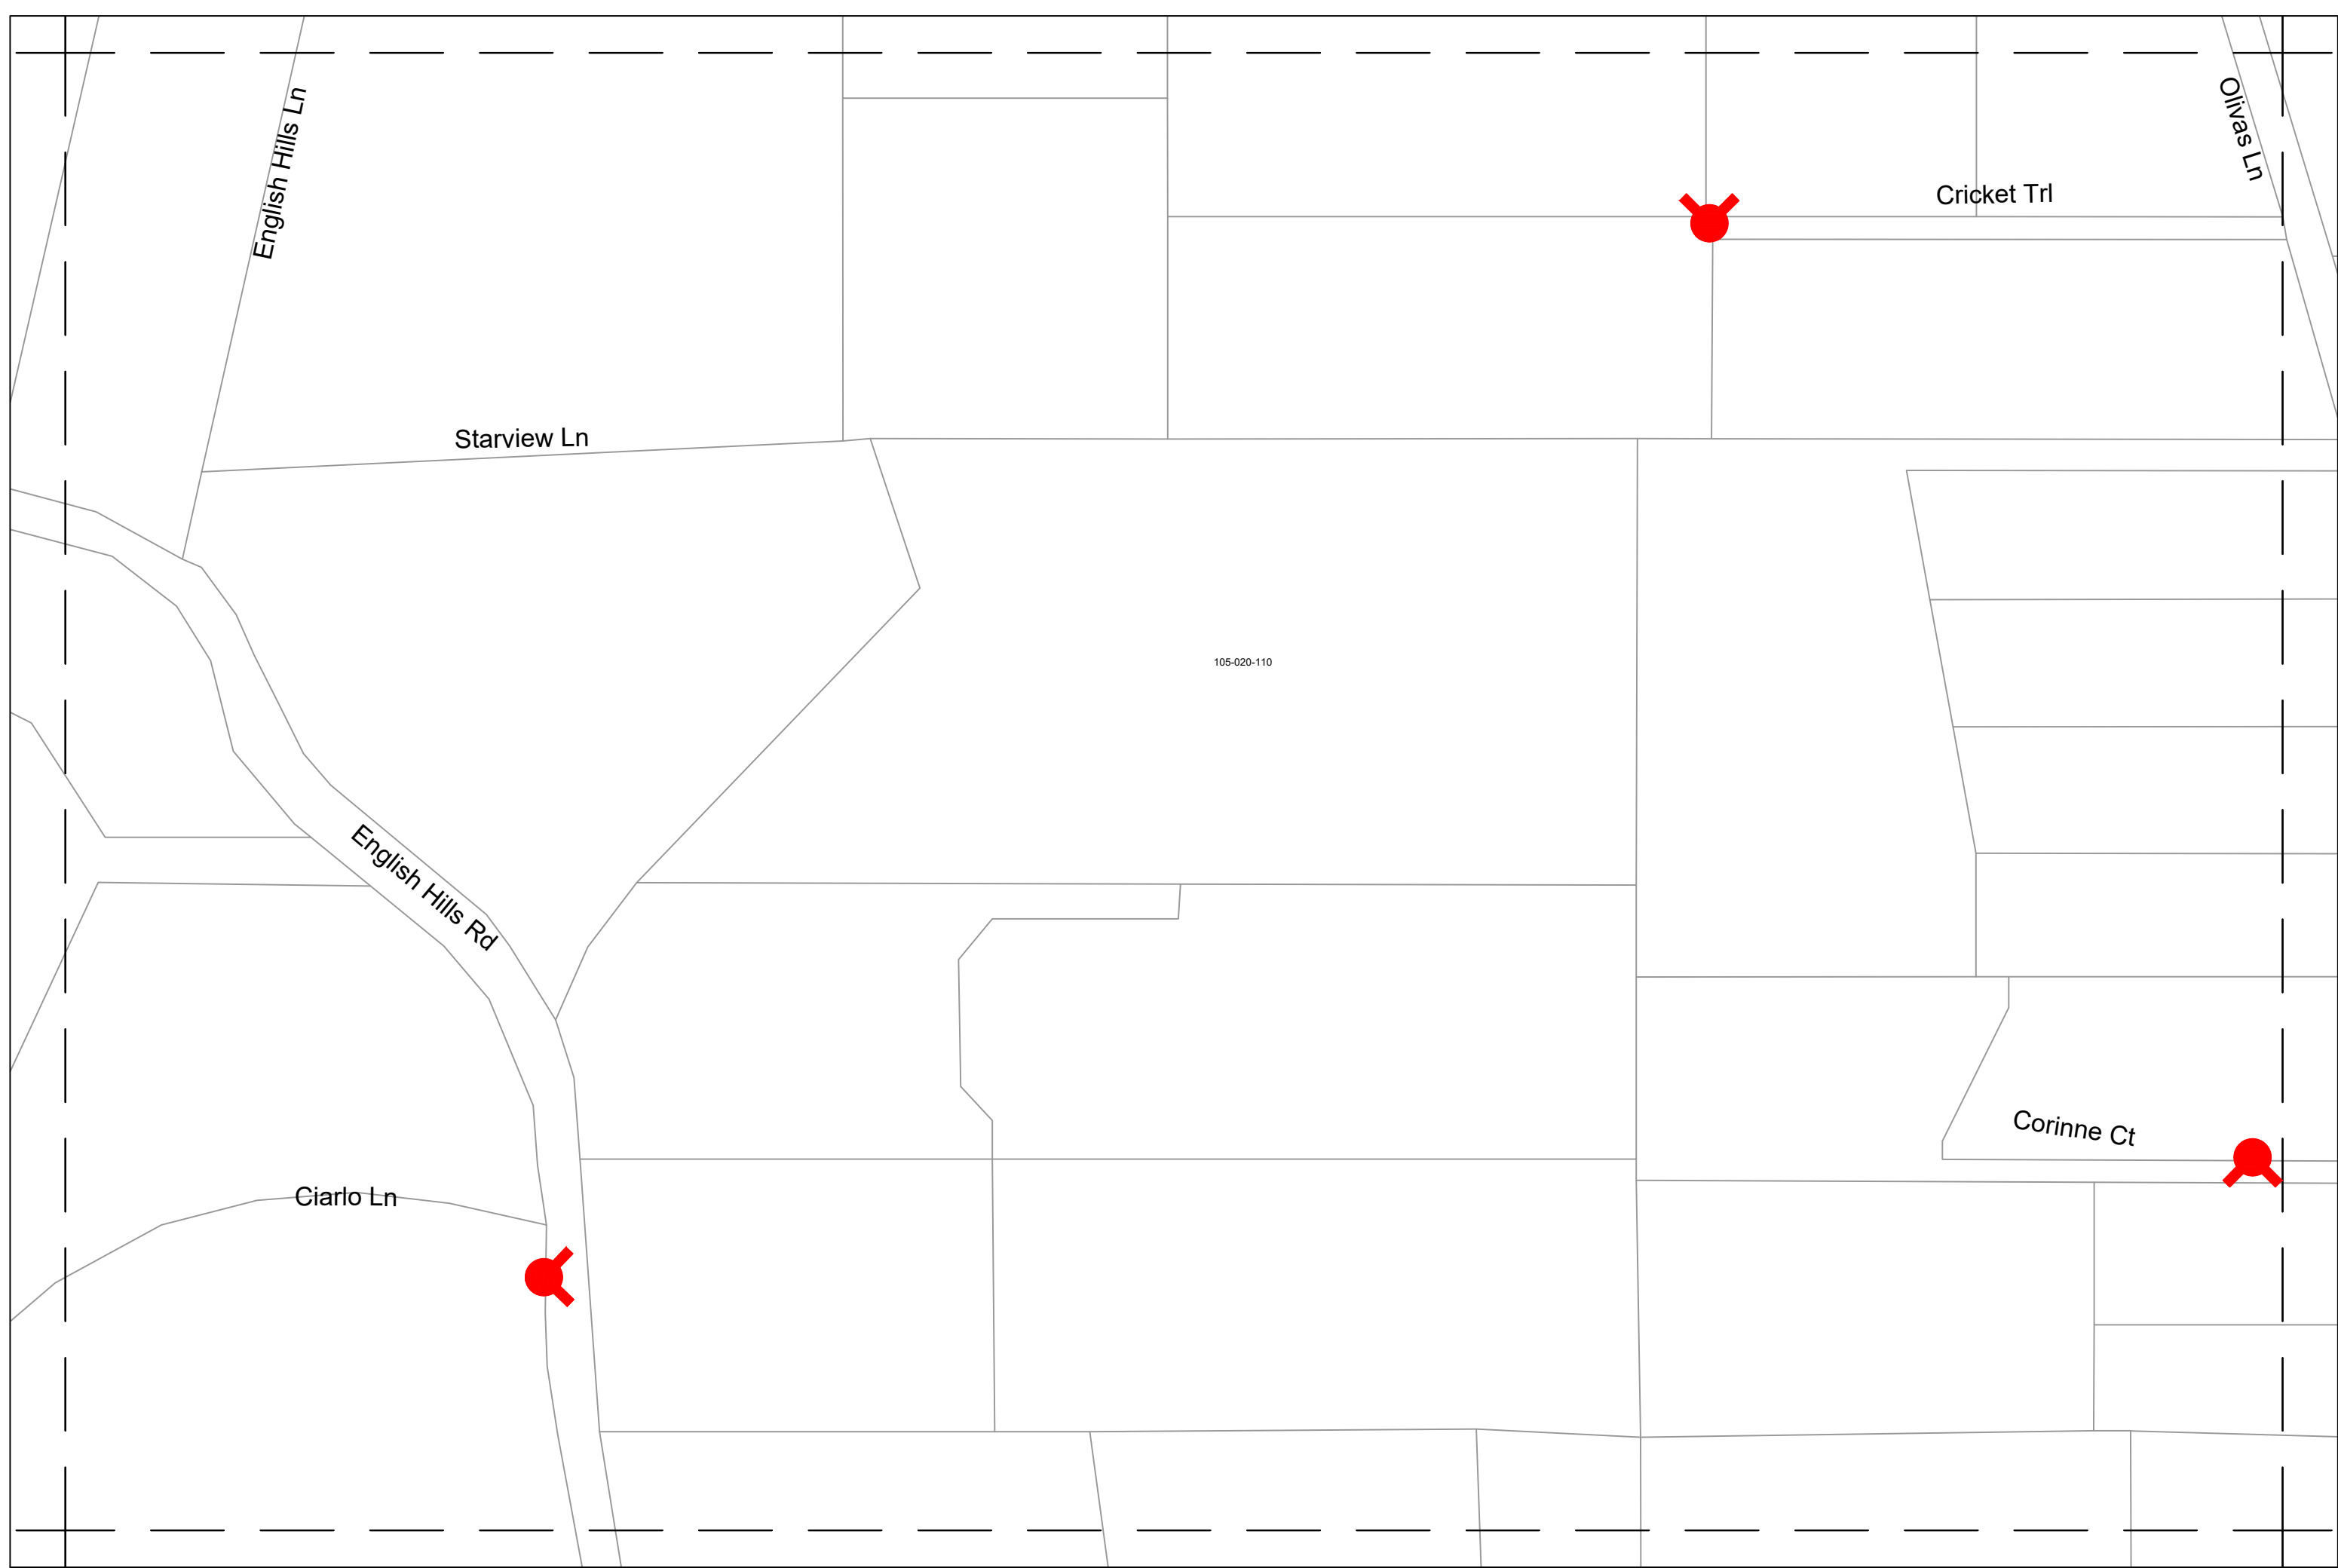

DATE PRINTED:
April 11, 2023

RURAL NORTH VACAVILLE WATER DISTRICT
FIRE HYDRANT LOCATIONS

B3	B4	B5
C3	C4	C5
D3	D4	D5

C4