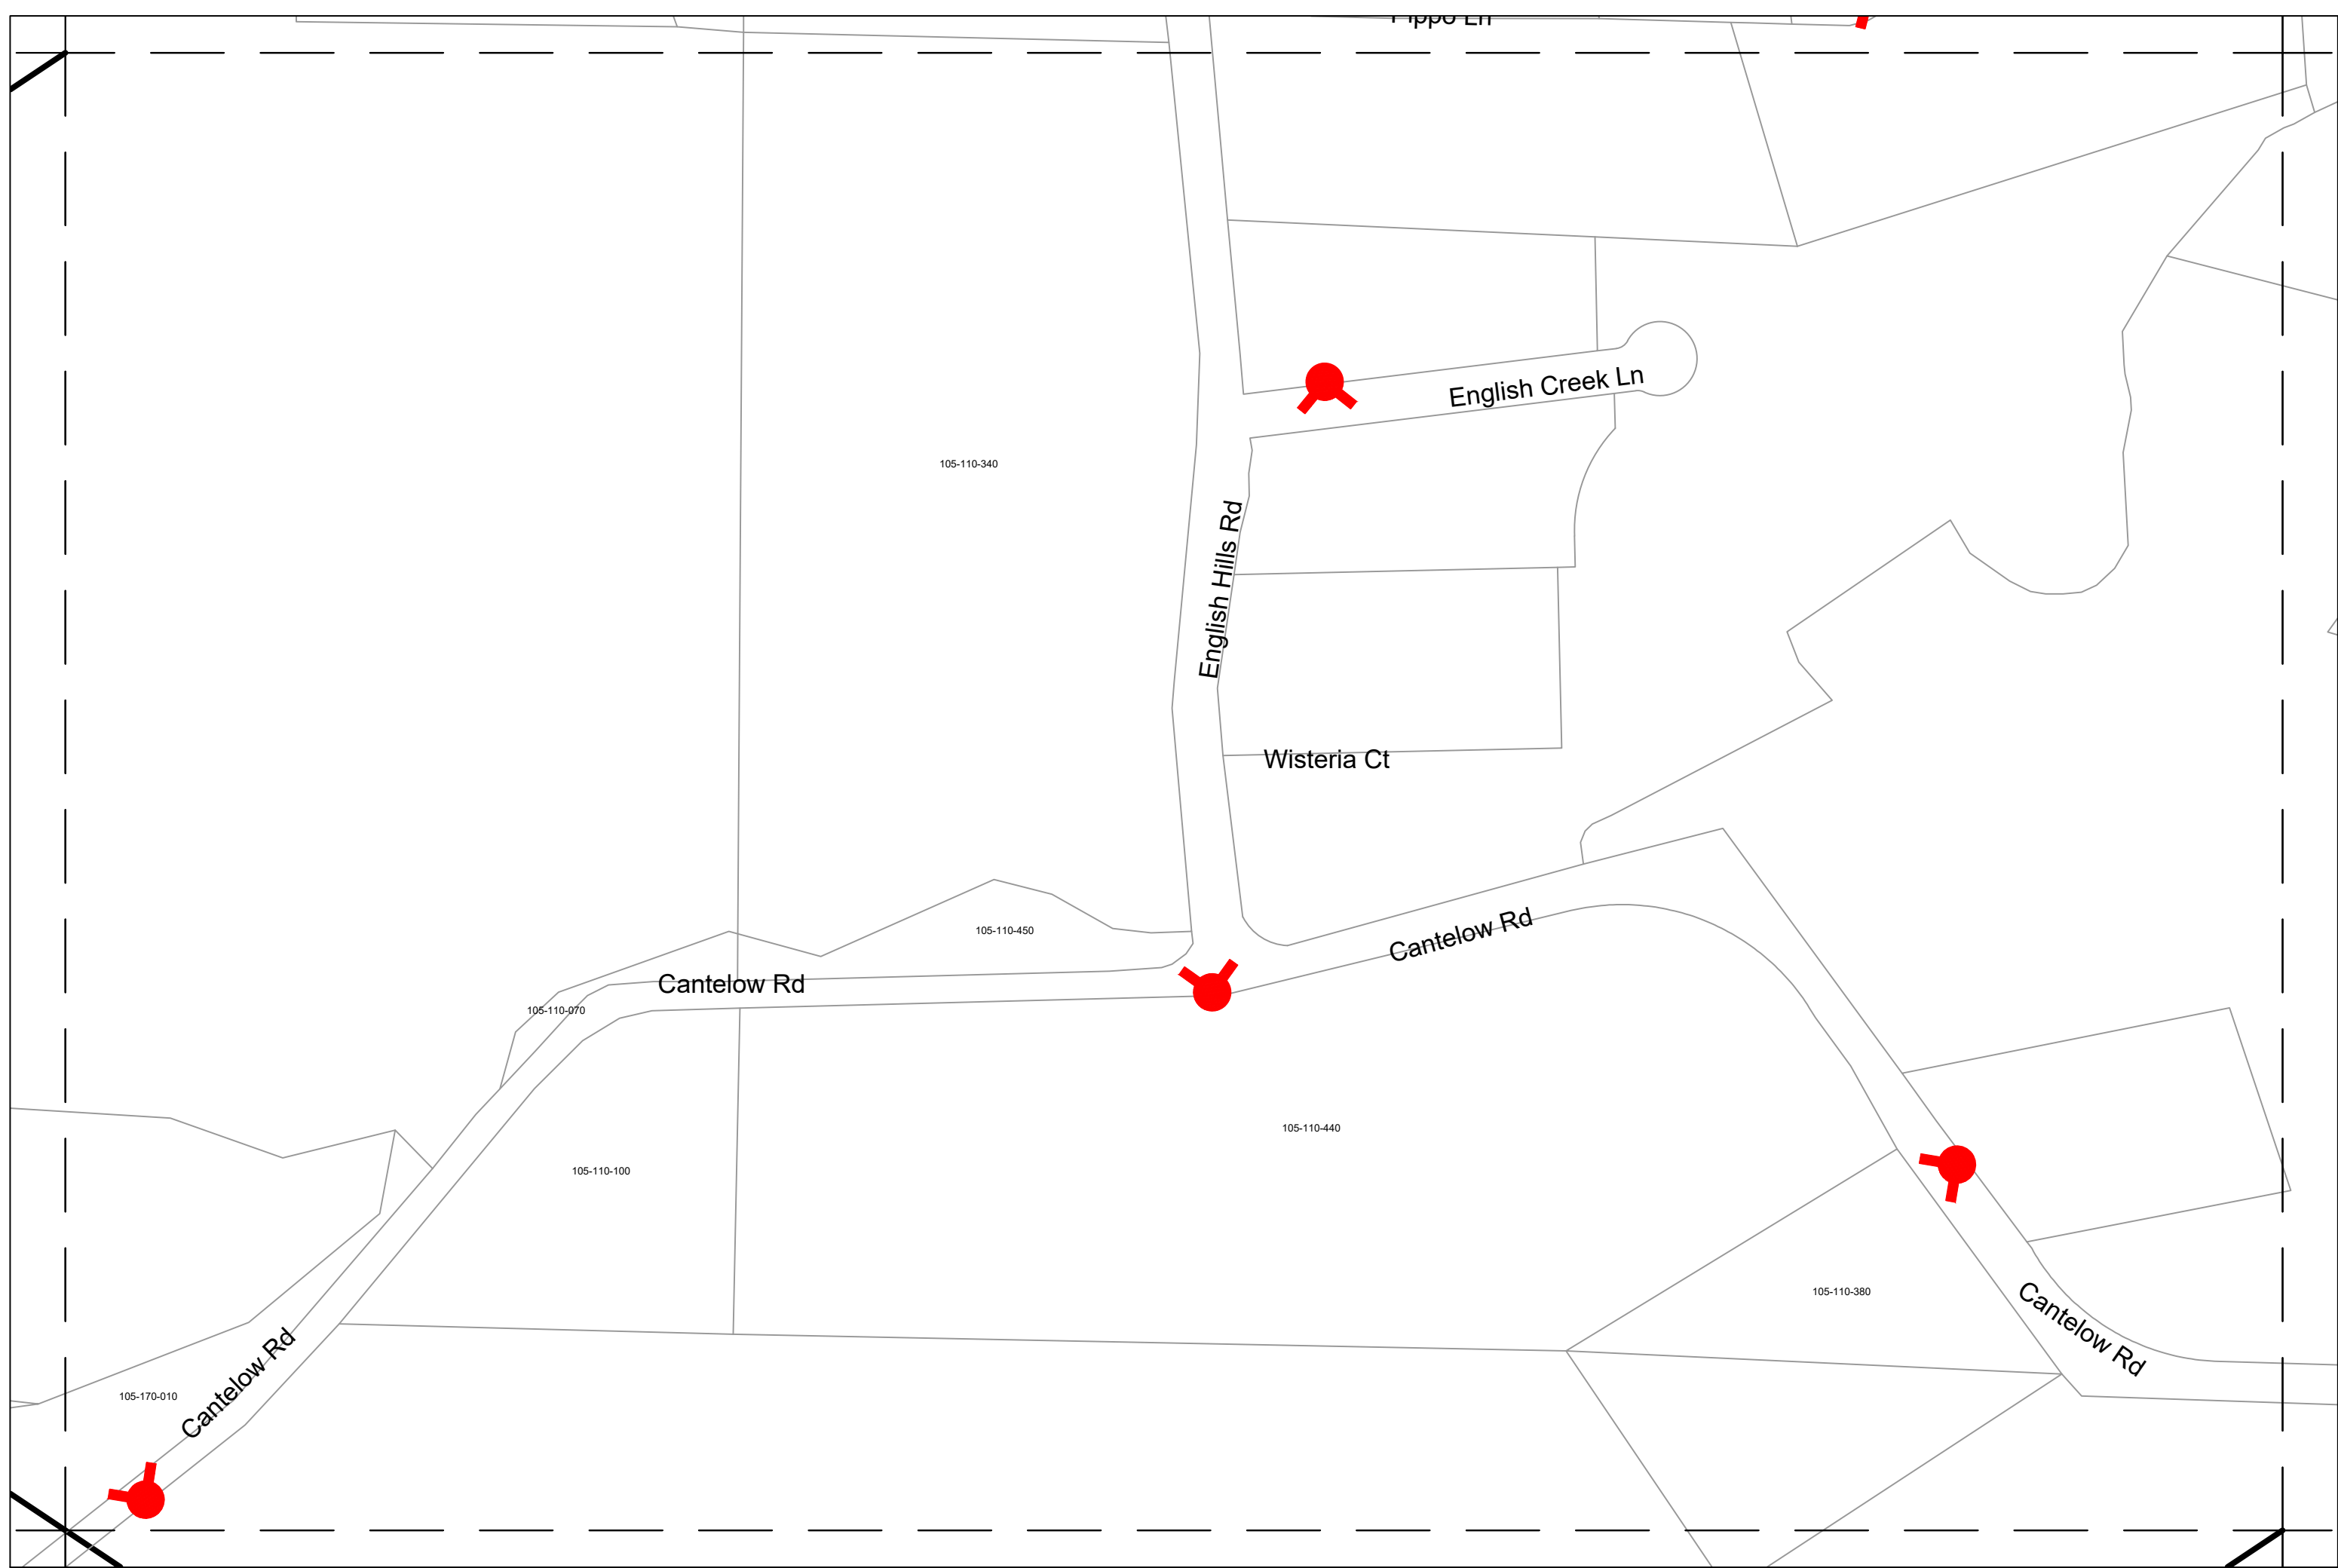

DATE PRINTED:
April 11, 2023

RURAL NORTH VACAVILLE WATER DISTRICT
FIRE HYDRANT LOCATIONS

	F4	F5
G3	G4	G5
H3	H4	H5

G4