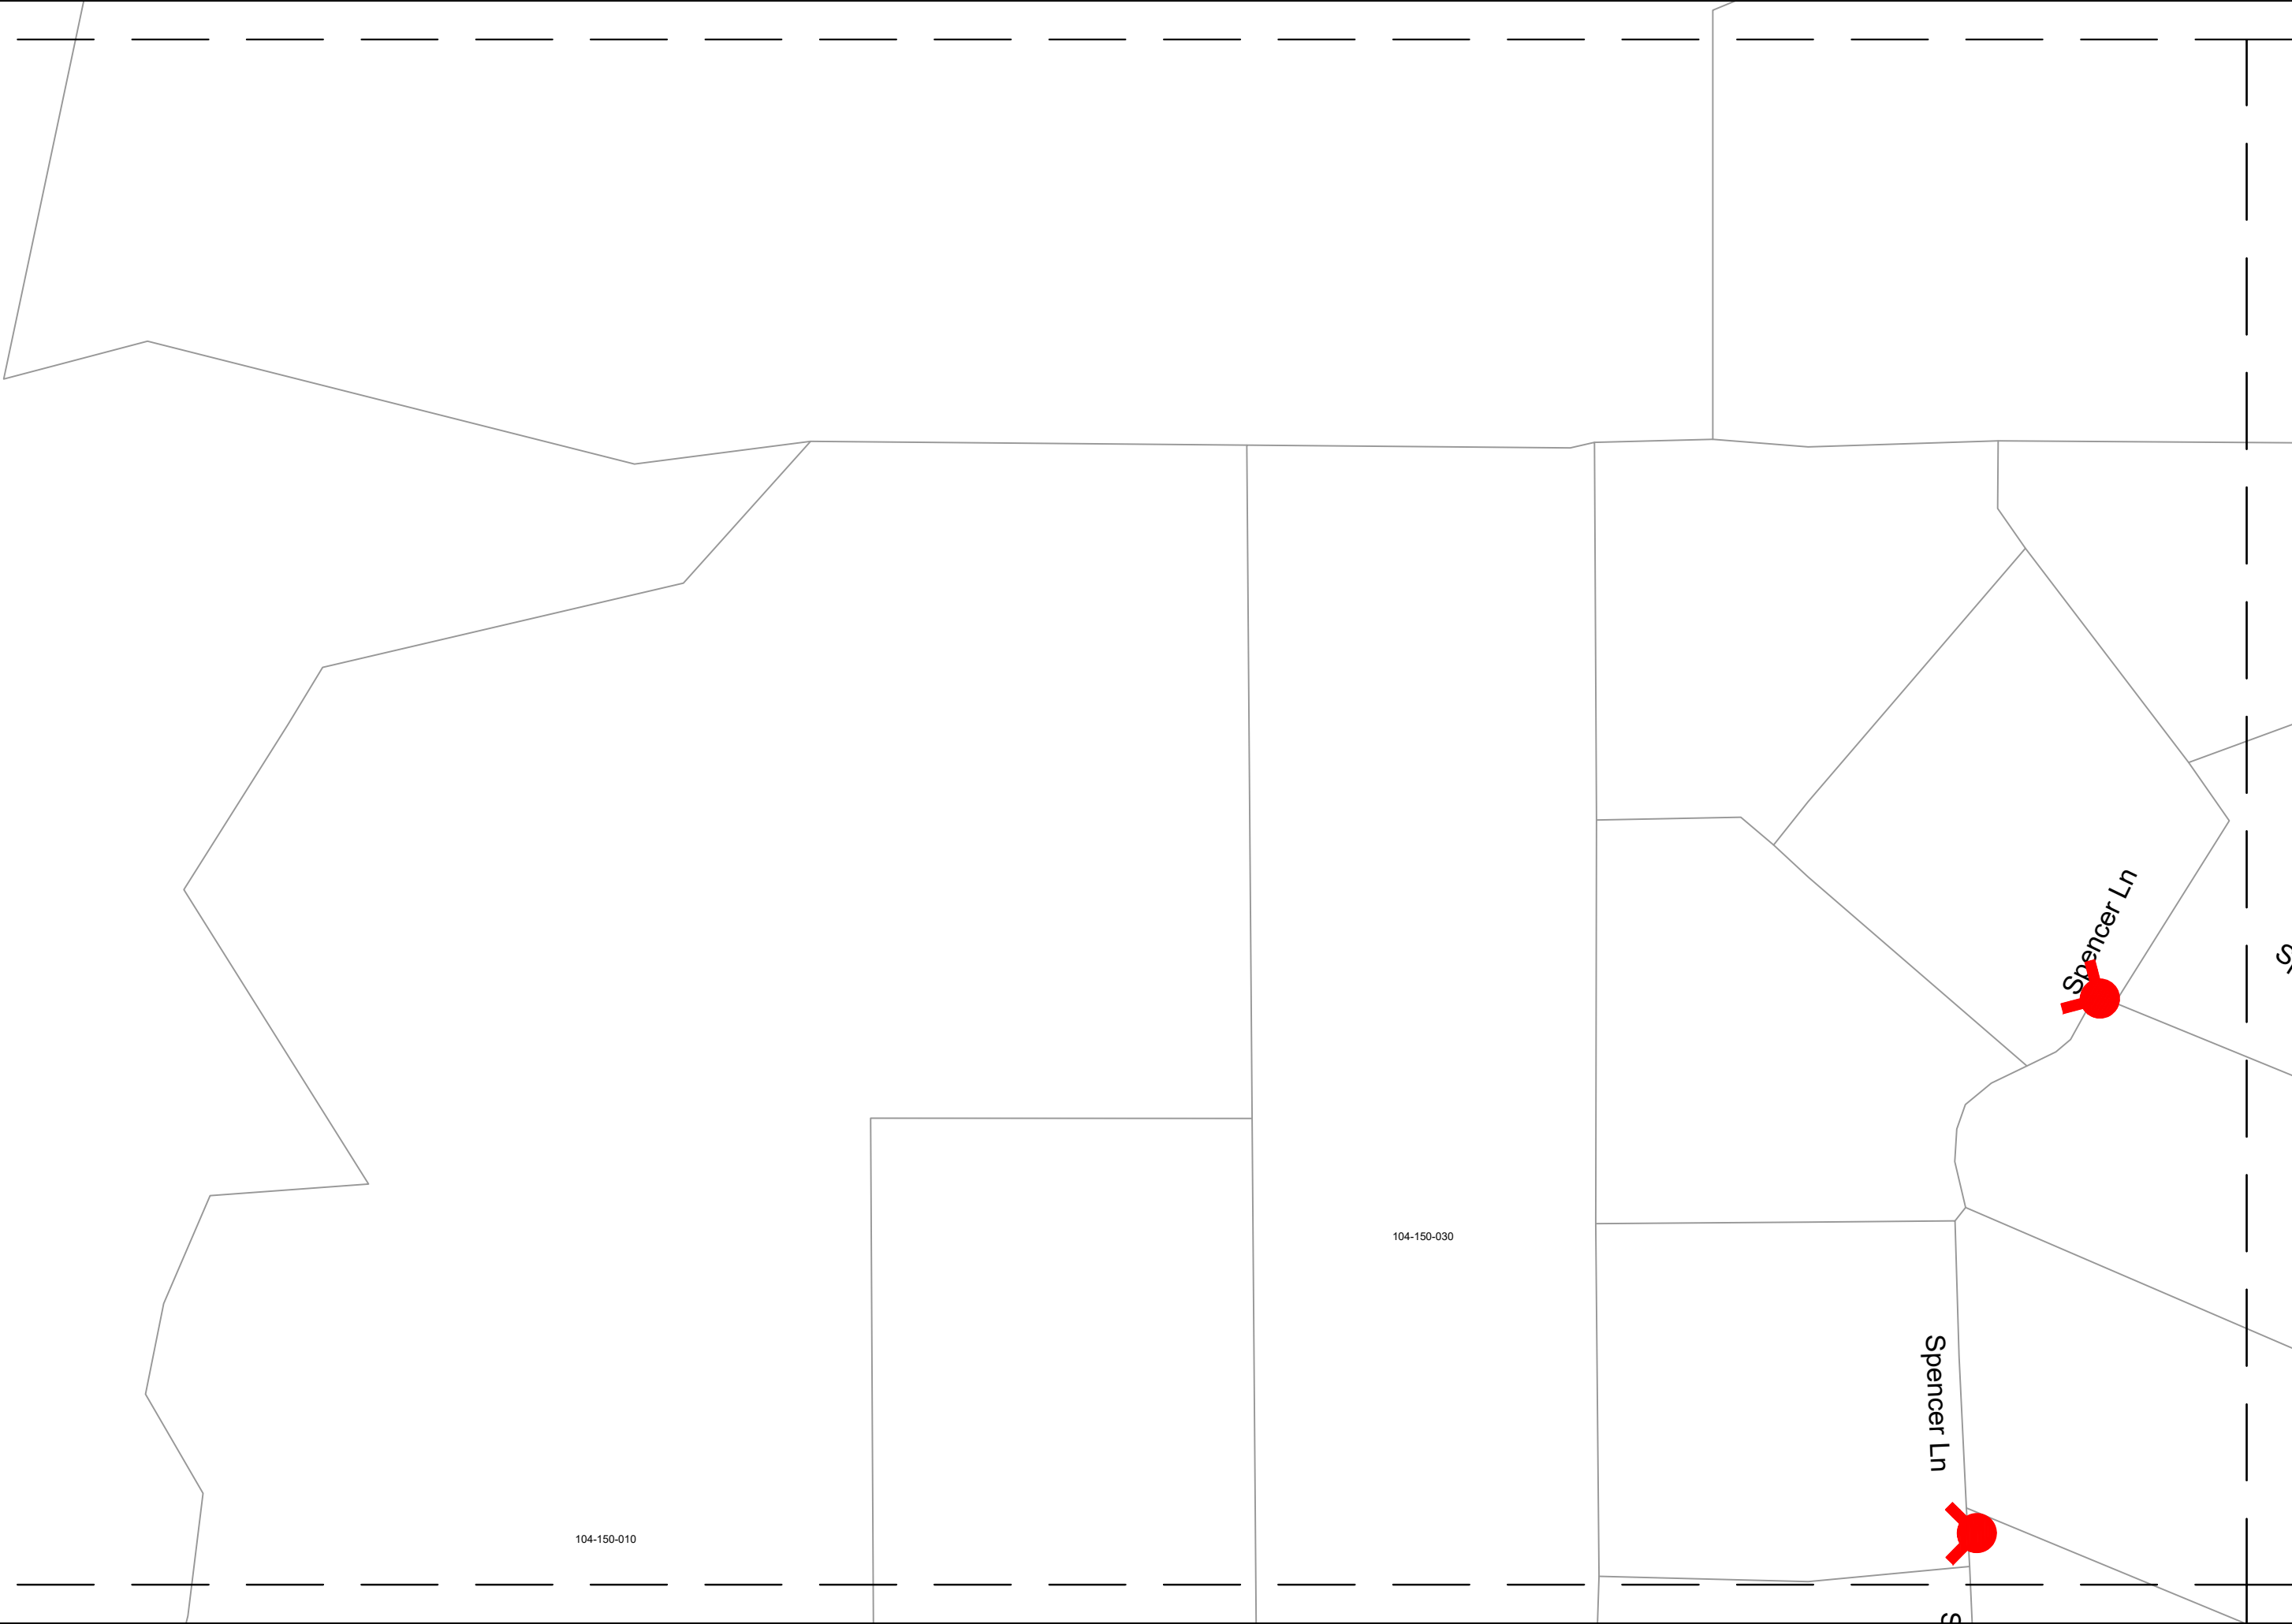

Fire Hydrant Map

April 2023

Rural North Vacaville
Water District

DATE PRINTED:
April 11, 2023

RURAL NORTH VACAVILLE WATER DISTRICT
FIRE HYDRANT LOCATIONS

A2 A3

B2 B3

A2

104-150-010

104-150-030

Spencer Ln

Spencer Ln

DATE PRINTED:
April 11, 2023

RURAL NORTH VACAVILLE WATER DISTRICT
FIRE HYDRANT LOCATIONS

A2	A3	A4
B2	B3	B4

A3