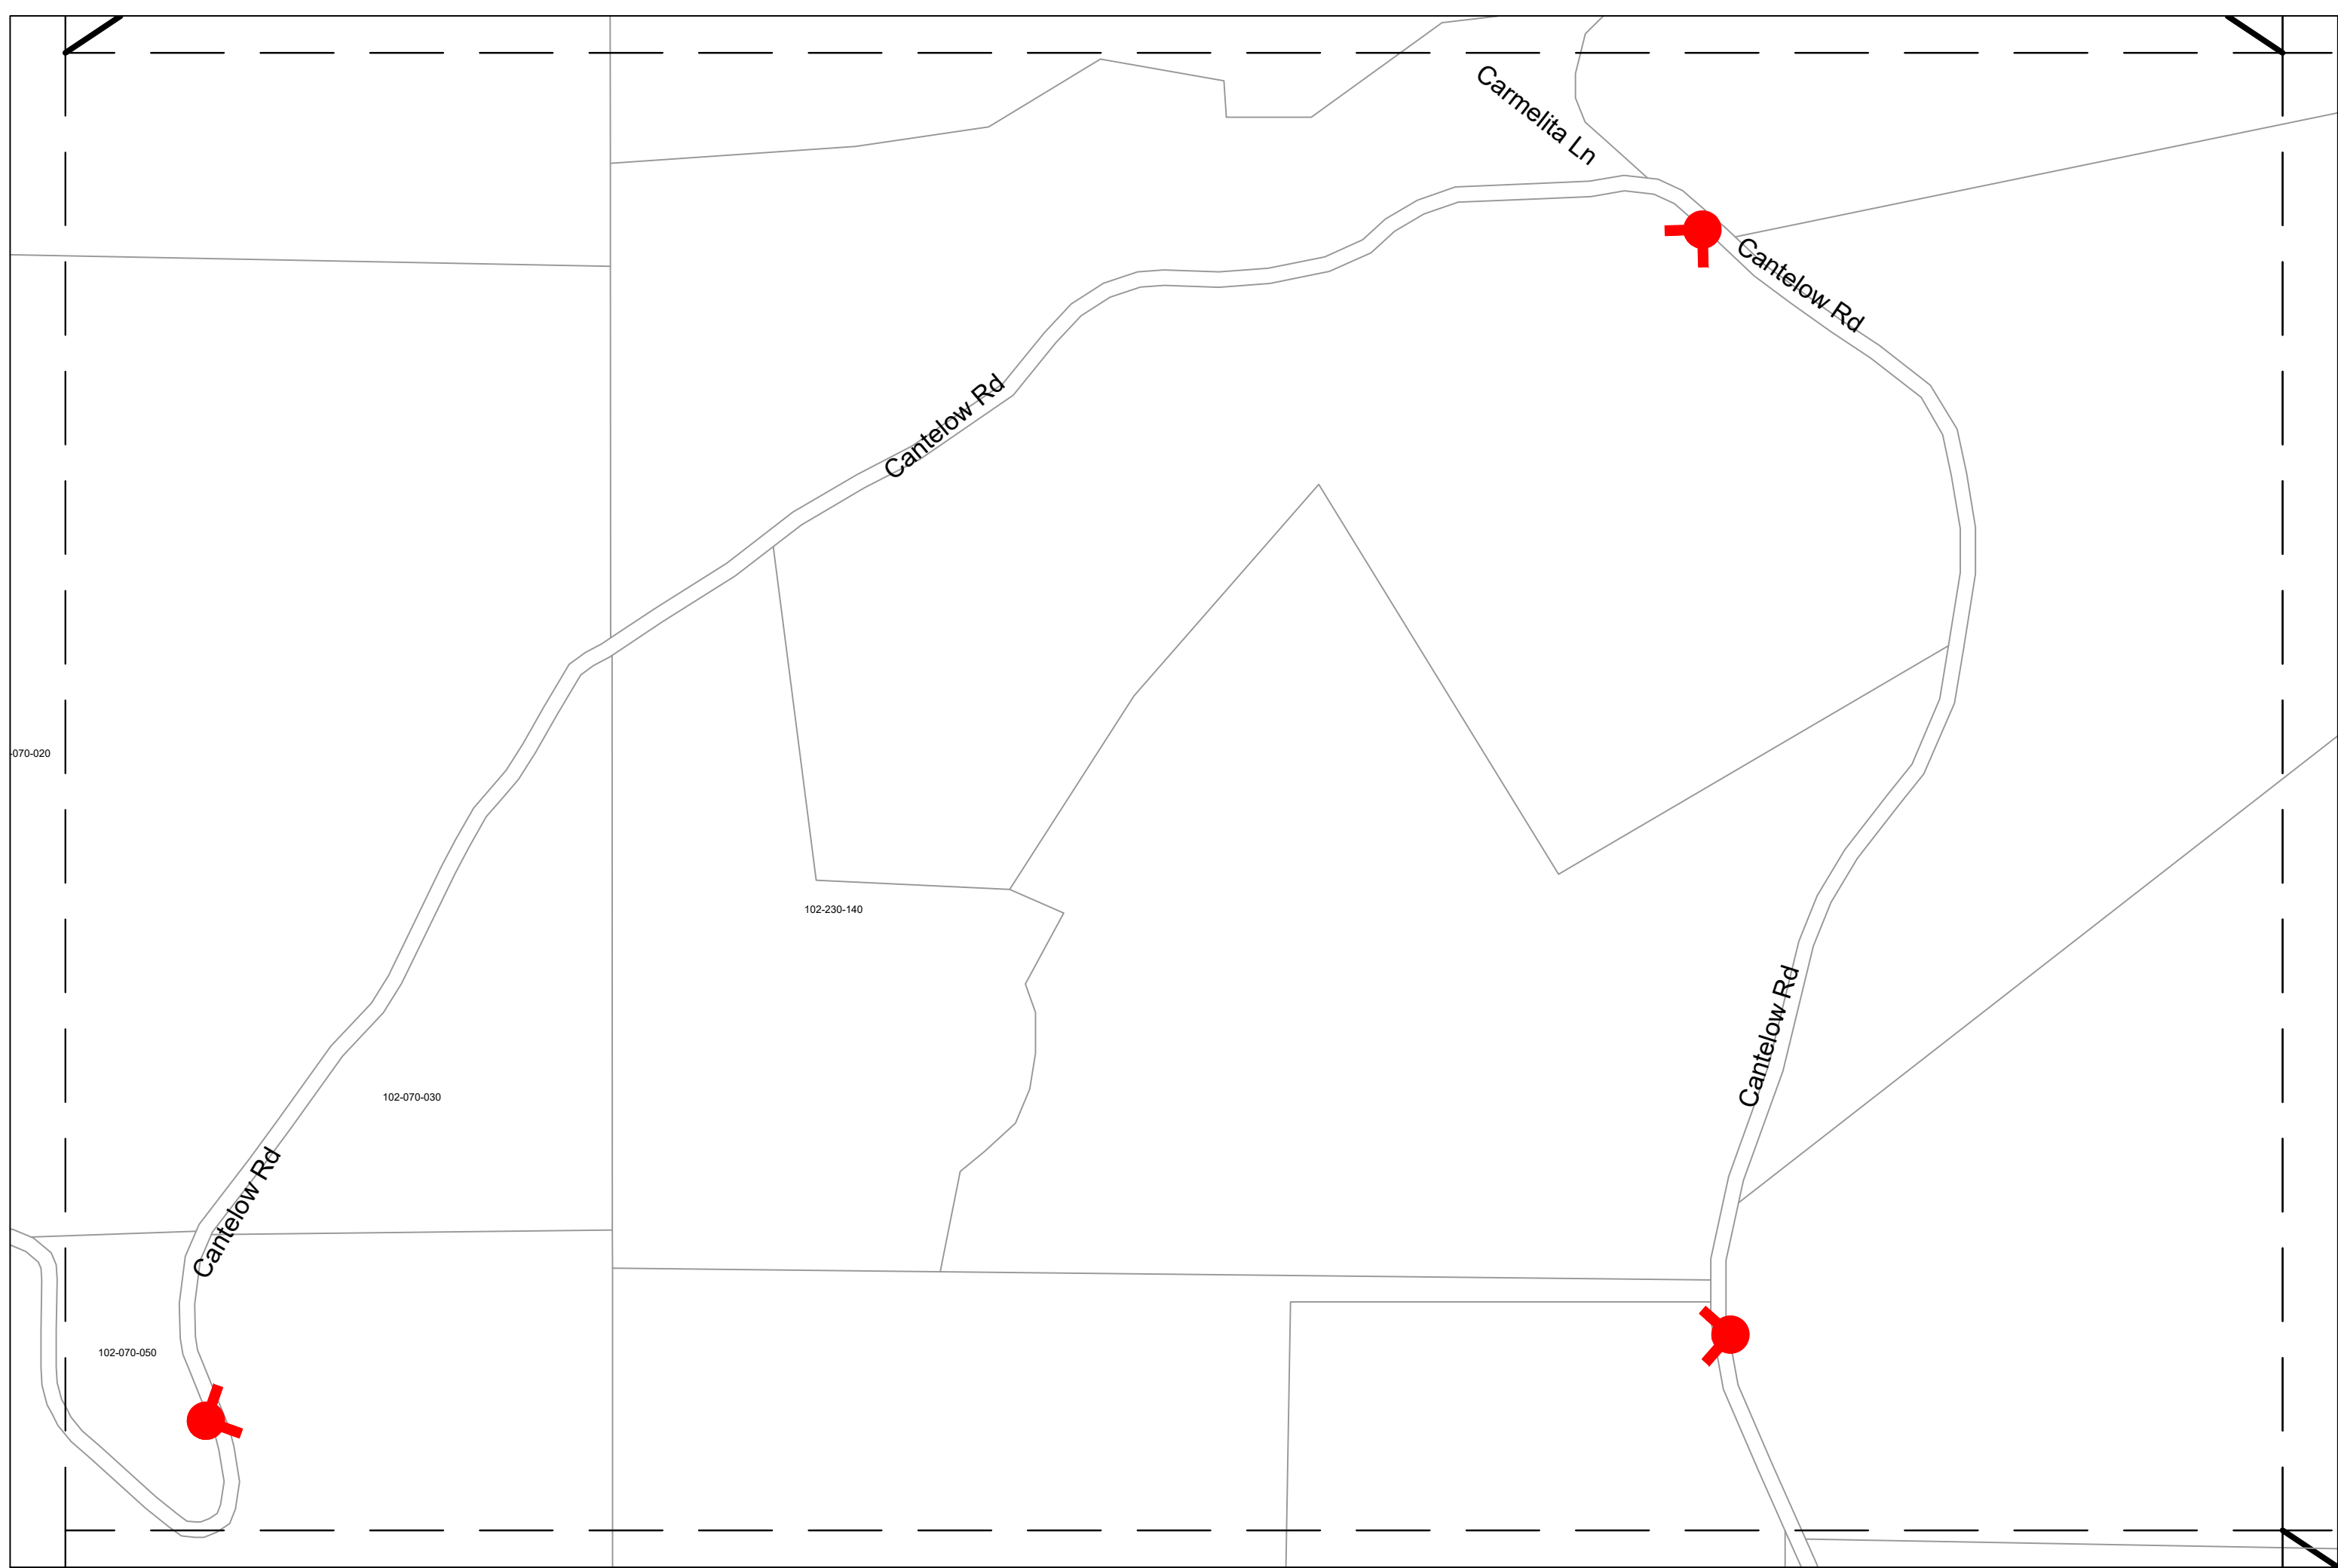

DATE PRINTED:
April 11, 2023

RURAL NORTH VACAVILLE WATER DISTRICT
FIRE HYDRANT LOCATIONS

D1	D2
E1	E2
F1	F2

E1