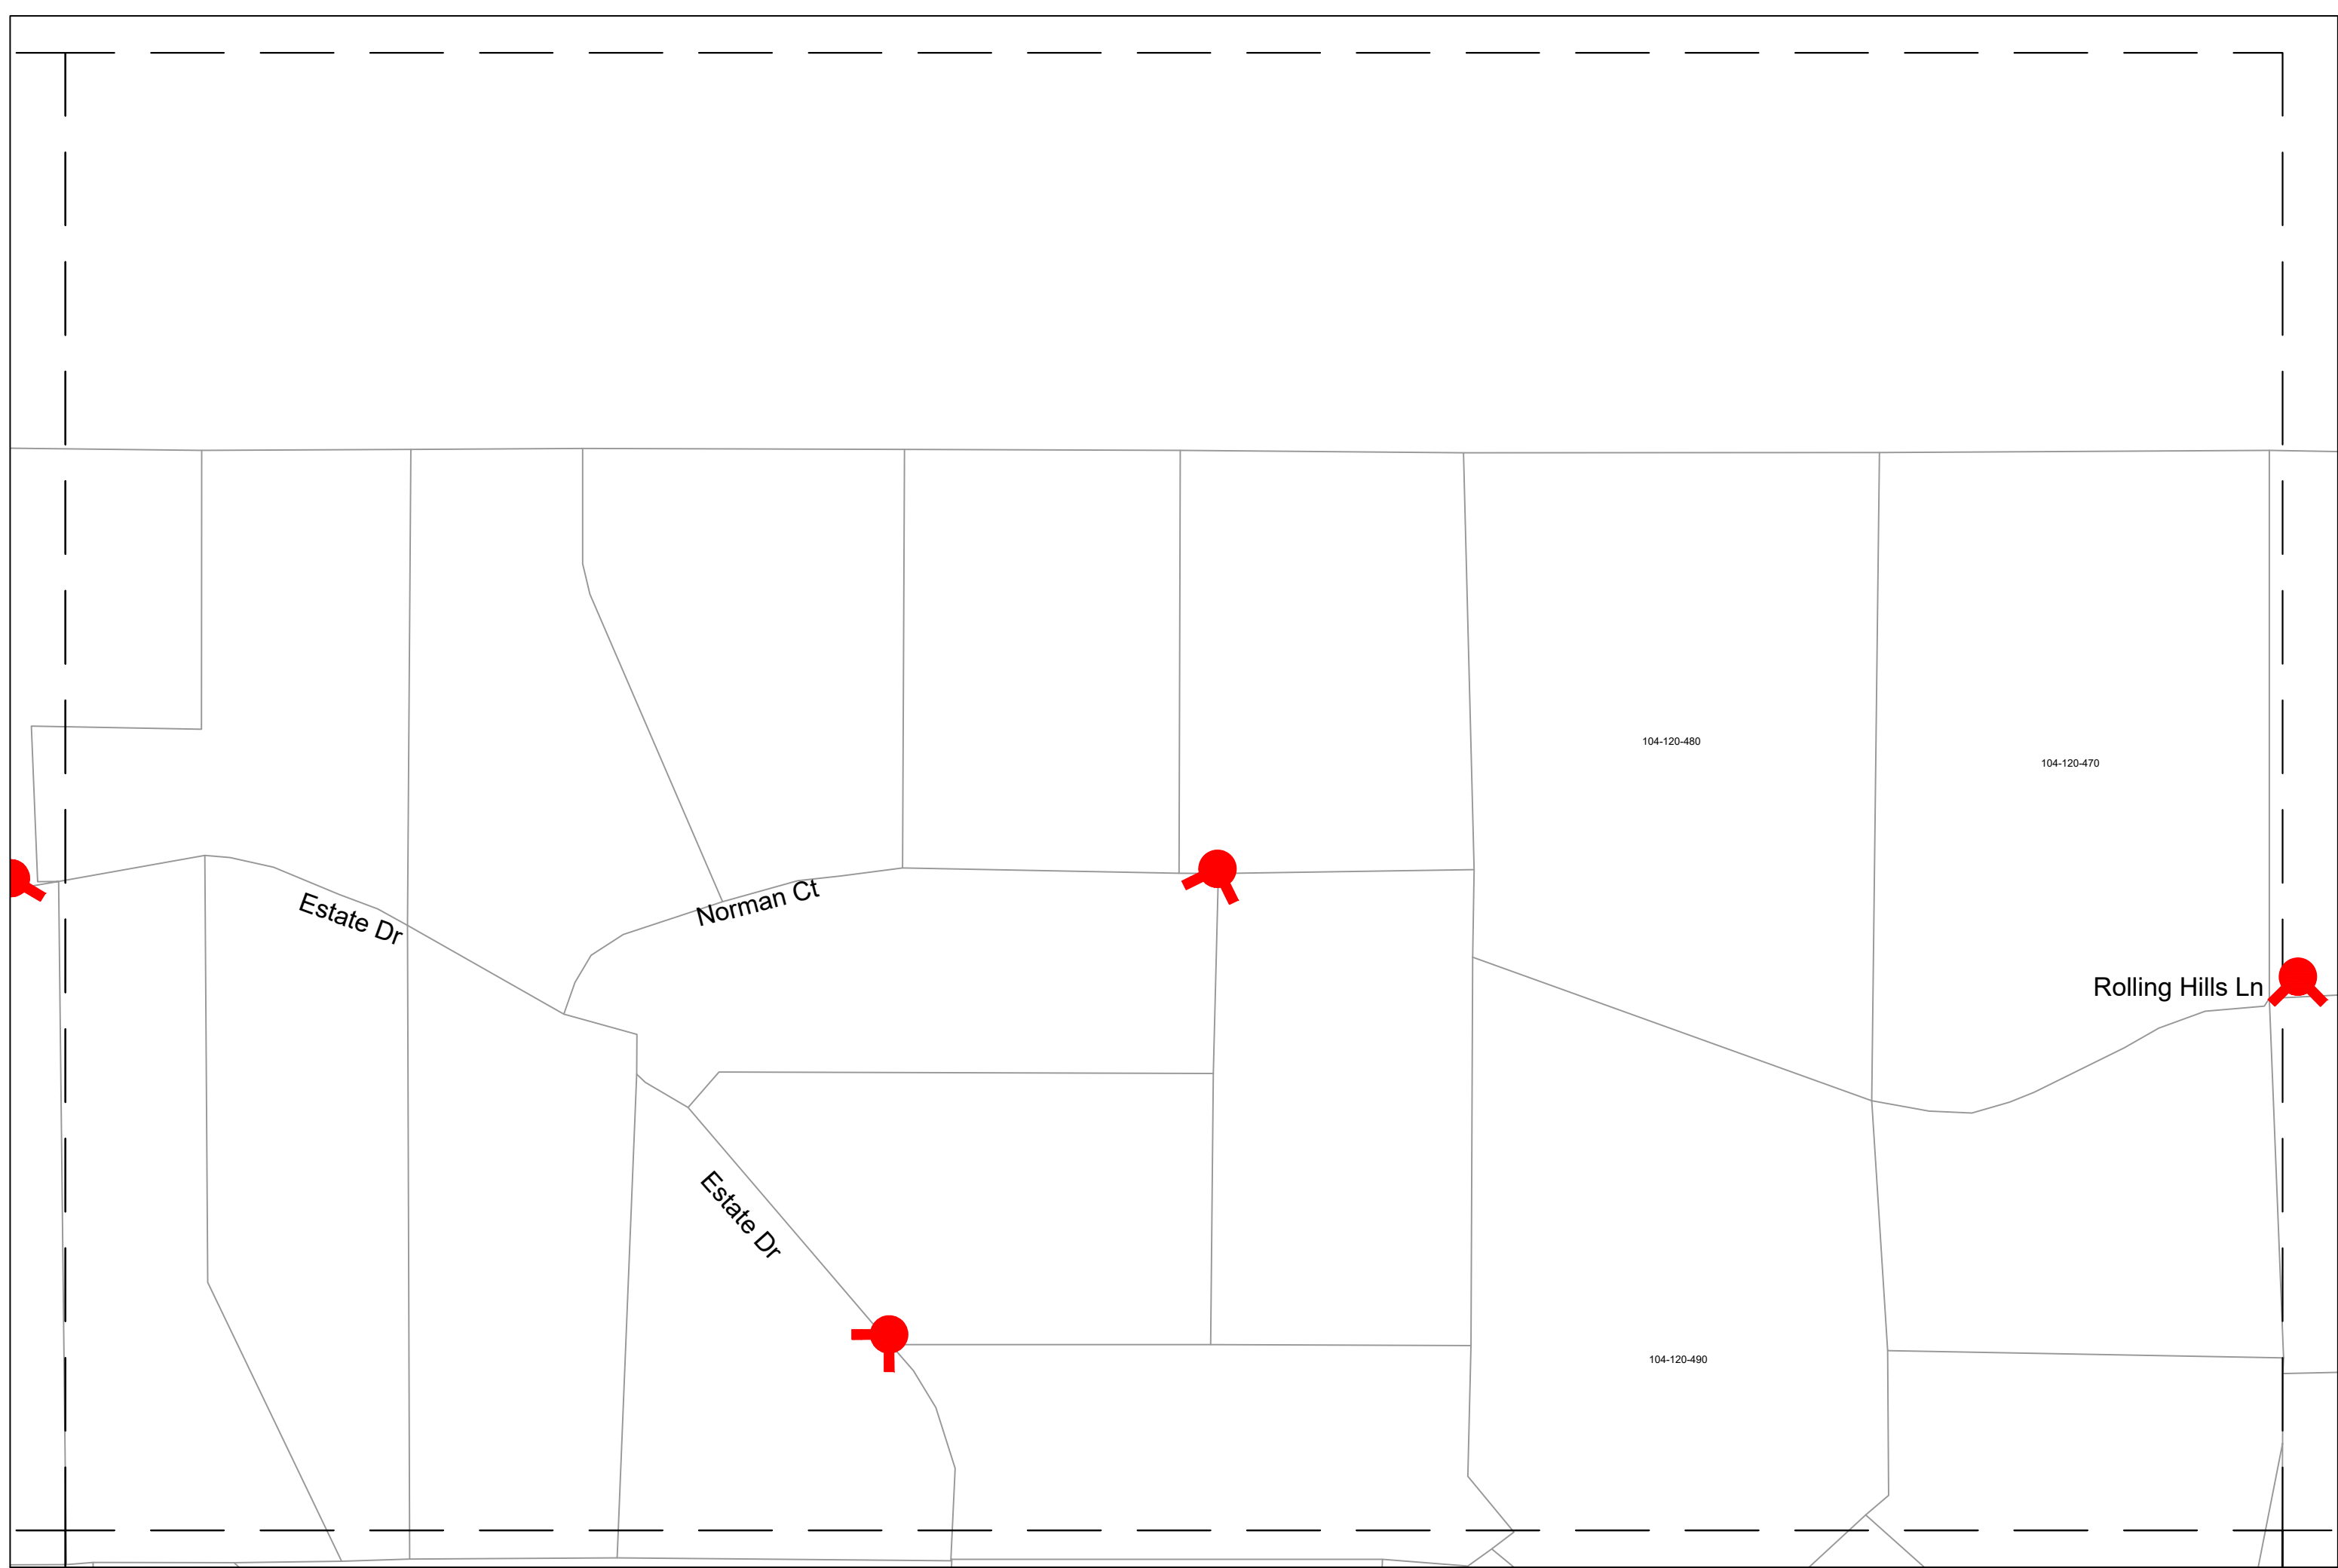

104-150-010

104-150-030

Spencer Ln

Spencer Ln

DATE PRINTED:
April 11, 2023

RURAL NORTH VACAVILLE WATER DISTRICT
FIRE HYDRANT LOCATIONS

A2	A3	A4
B2	B3	B4

A3

DATE PRINTED:
April 11, 2023

RURAL NORTH VACAVILLE WATER DISTRICT
FIRE HYDRANT LOCATIONS

A3	A4
B3	B4 B5

A4

DATE PRINTED:
April 11, 2023

RURAL NORTH VACAVILLE WATER DISTRICT
FIRE HYDRANT LOCATIONS

A2	A3
B2	B3
D1	C3