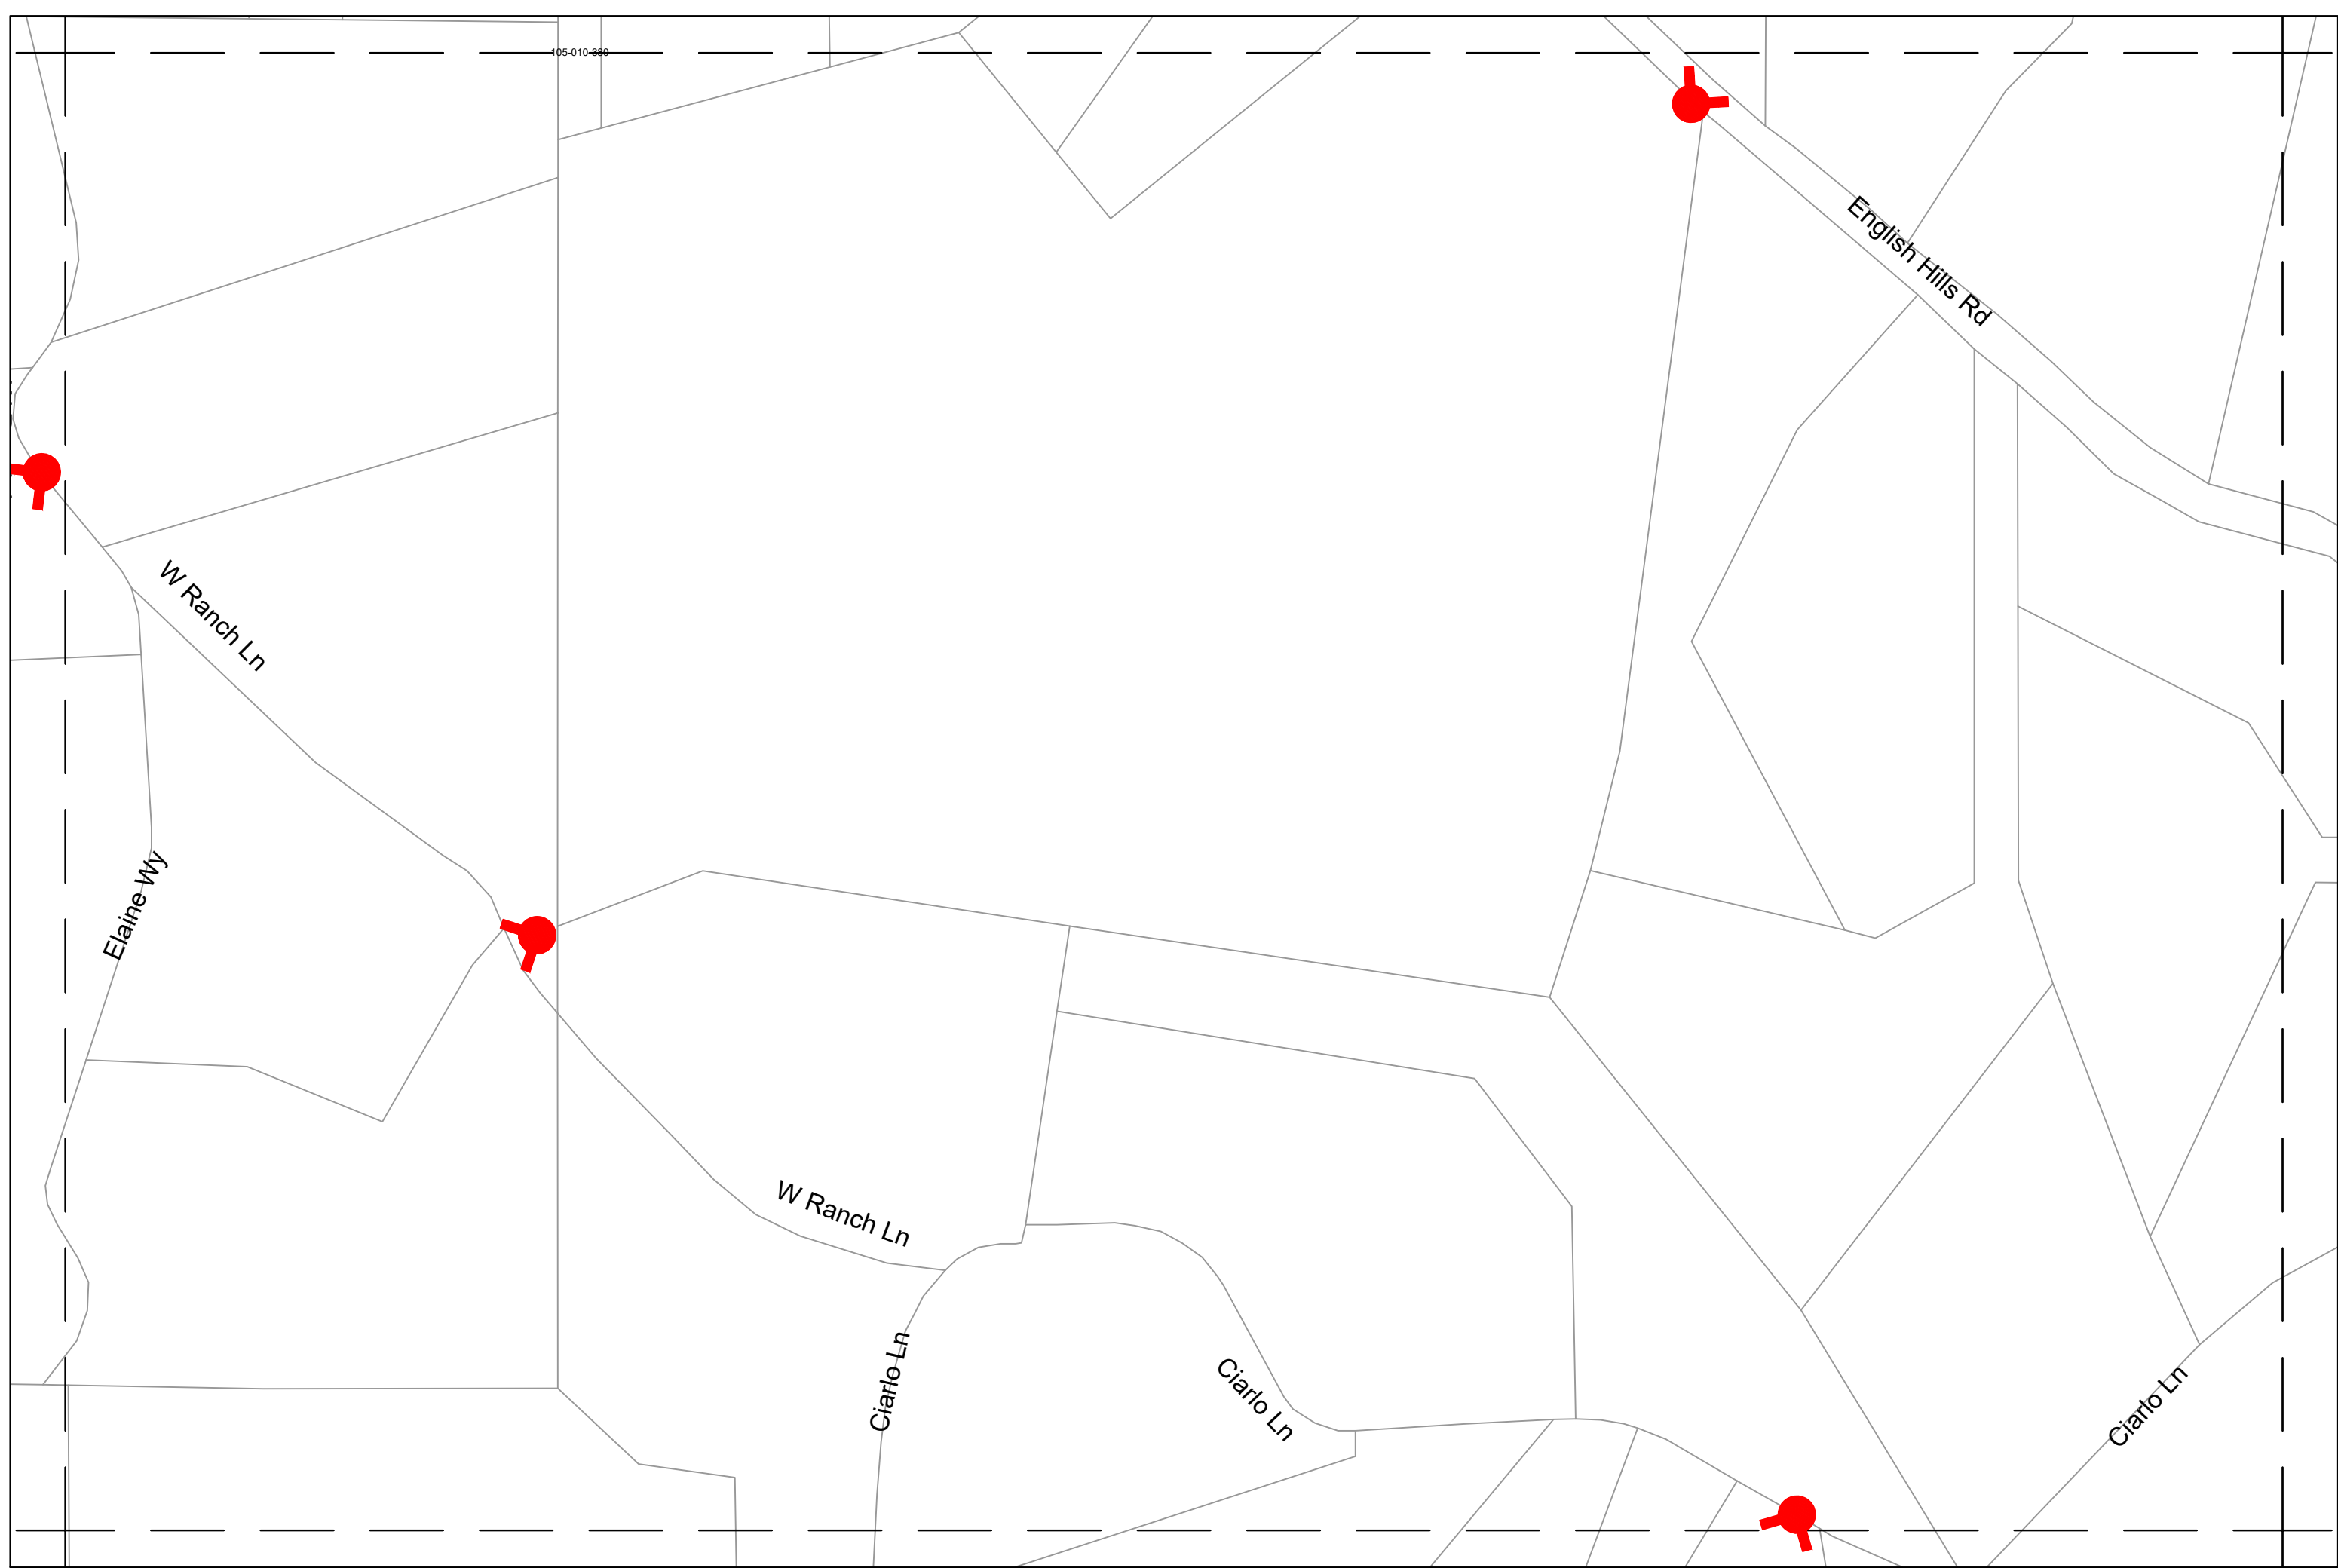

DATE PRINTED:
April 11, 2023

RURAL NORTH VACAVILLE WATER DISTRICT
FIRE HYDRANT LOCATIONS

B2	B3	B4
C2	C3	C4
D2	D3	D4

C3