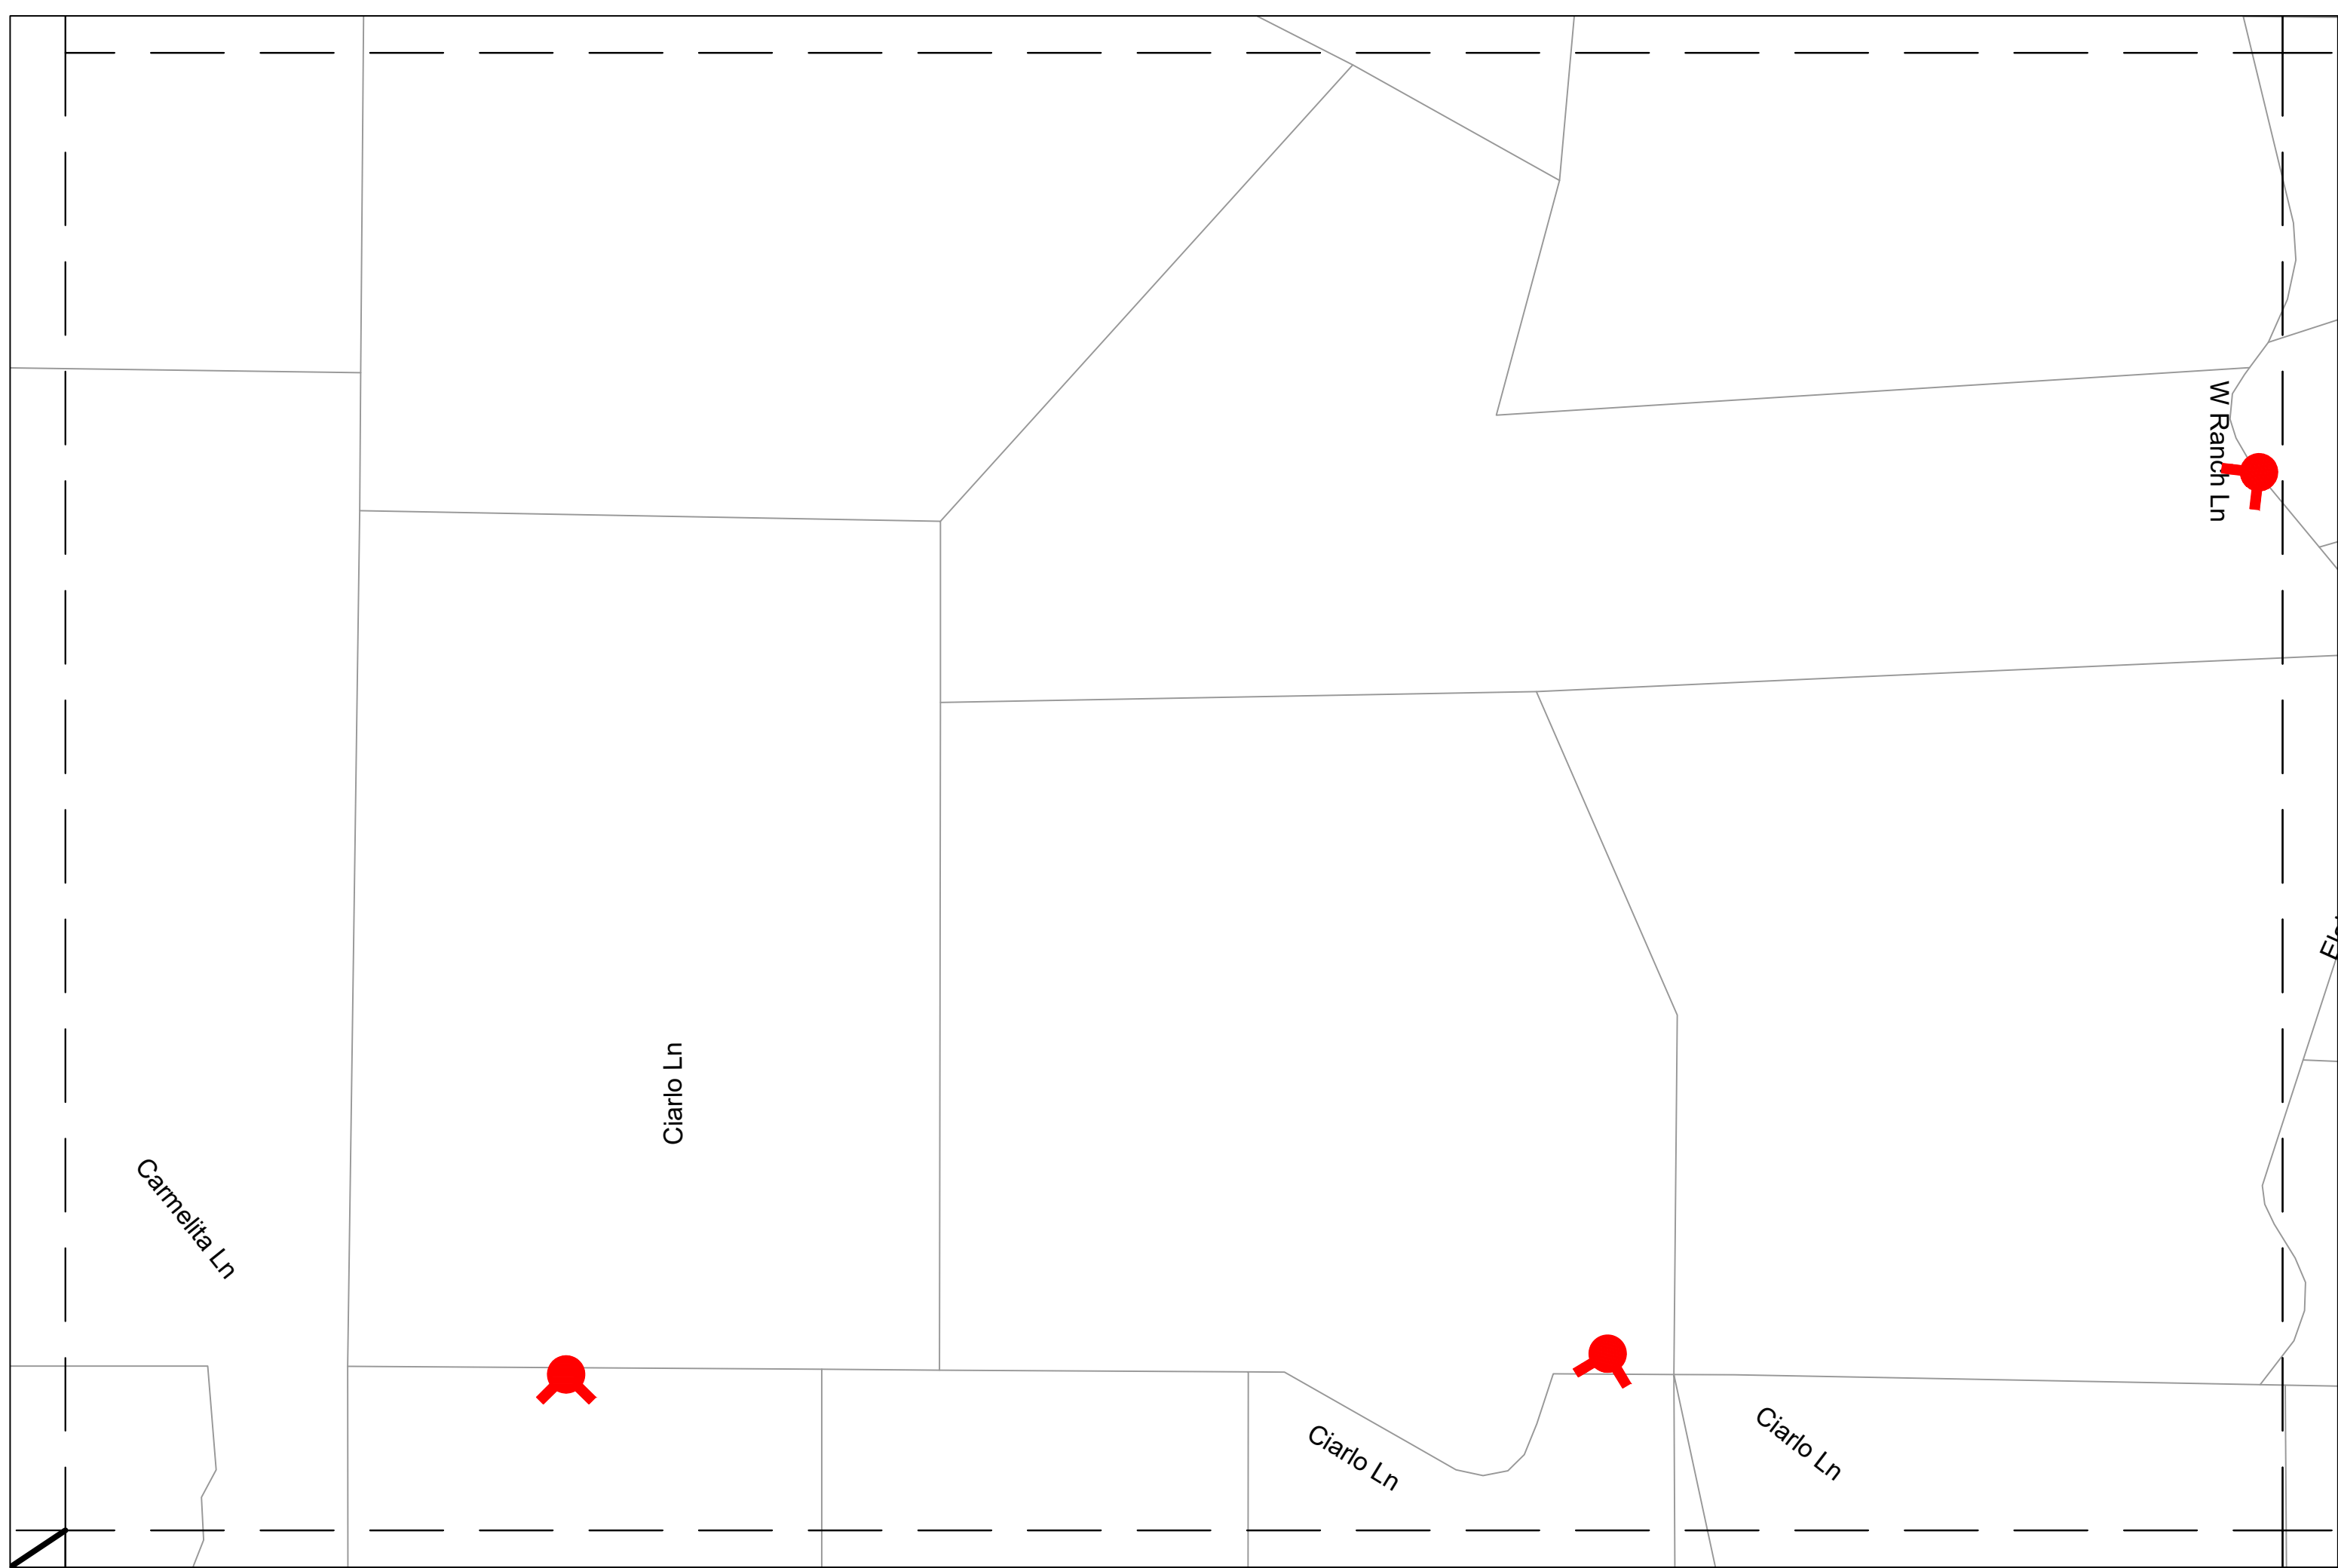

DATE PRINTED:
April 11, 2023

RURAL NORTH VACAVILLE WATER DISTRICT
FIRE HYDRANT LOCATIONS

	B2	B3
	C2	C3
D1	D2	D3

C2