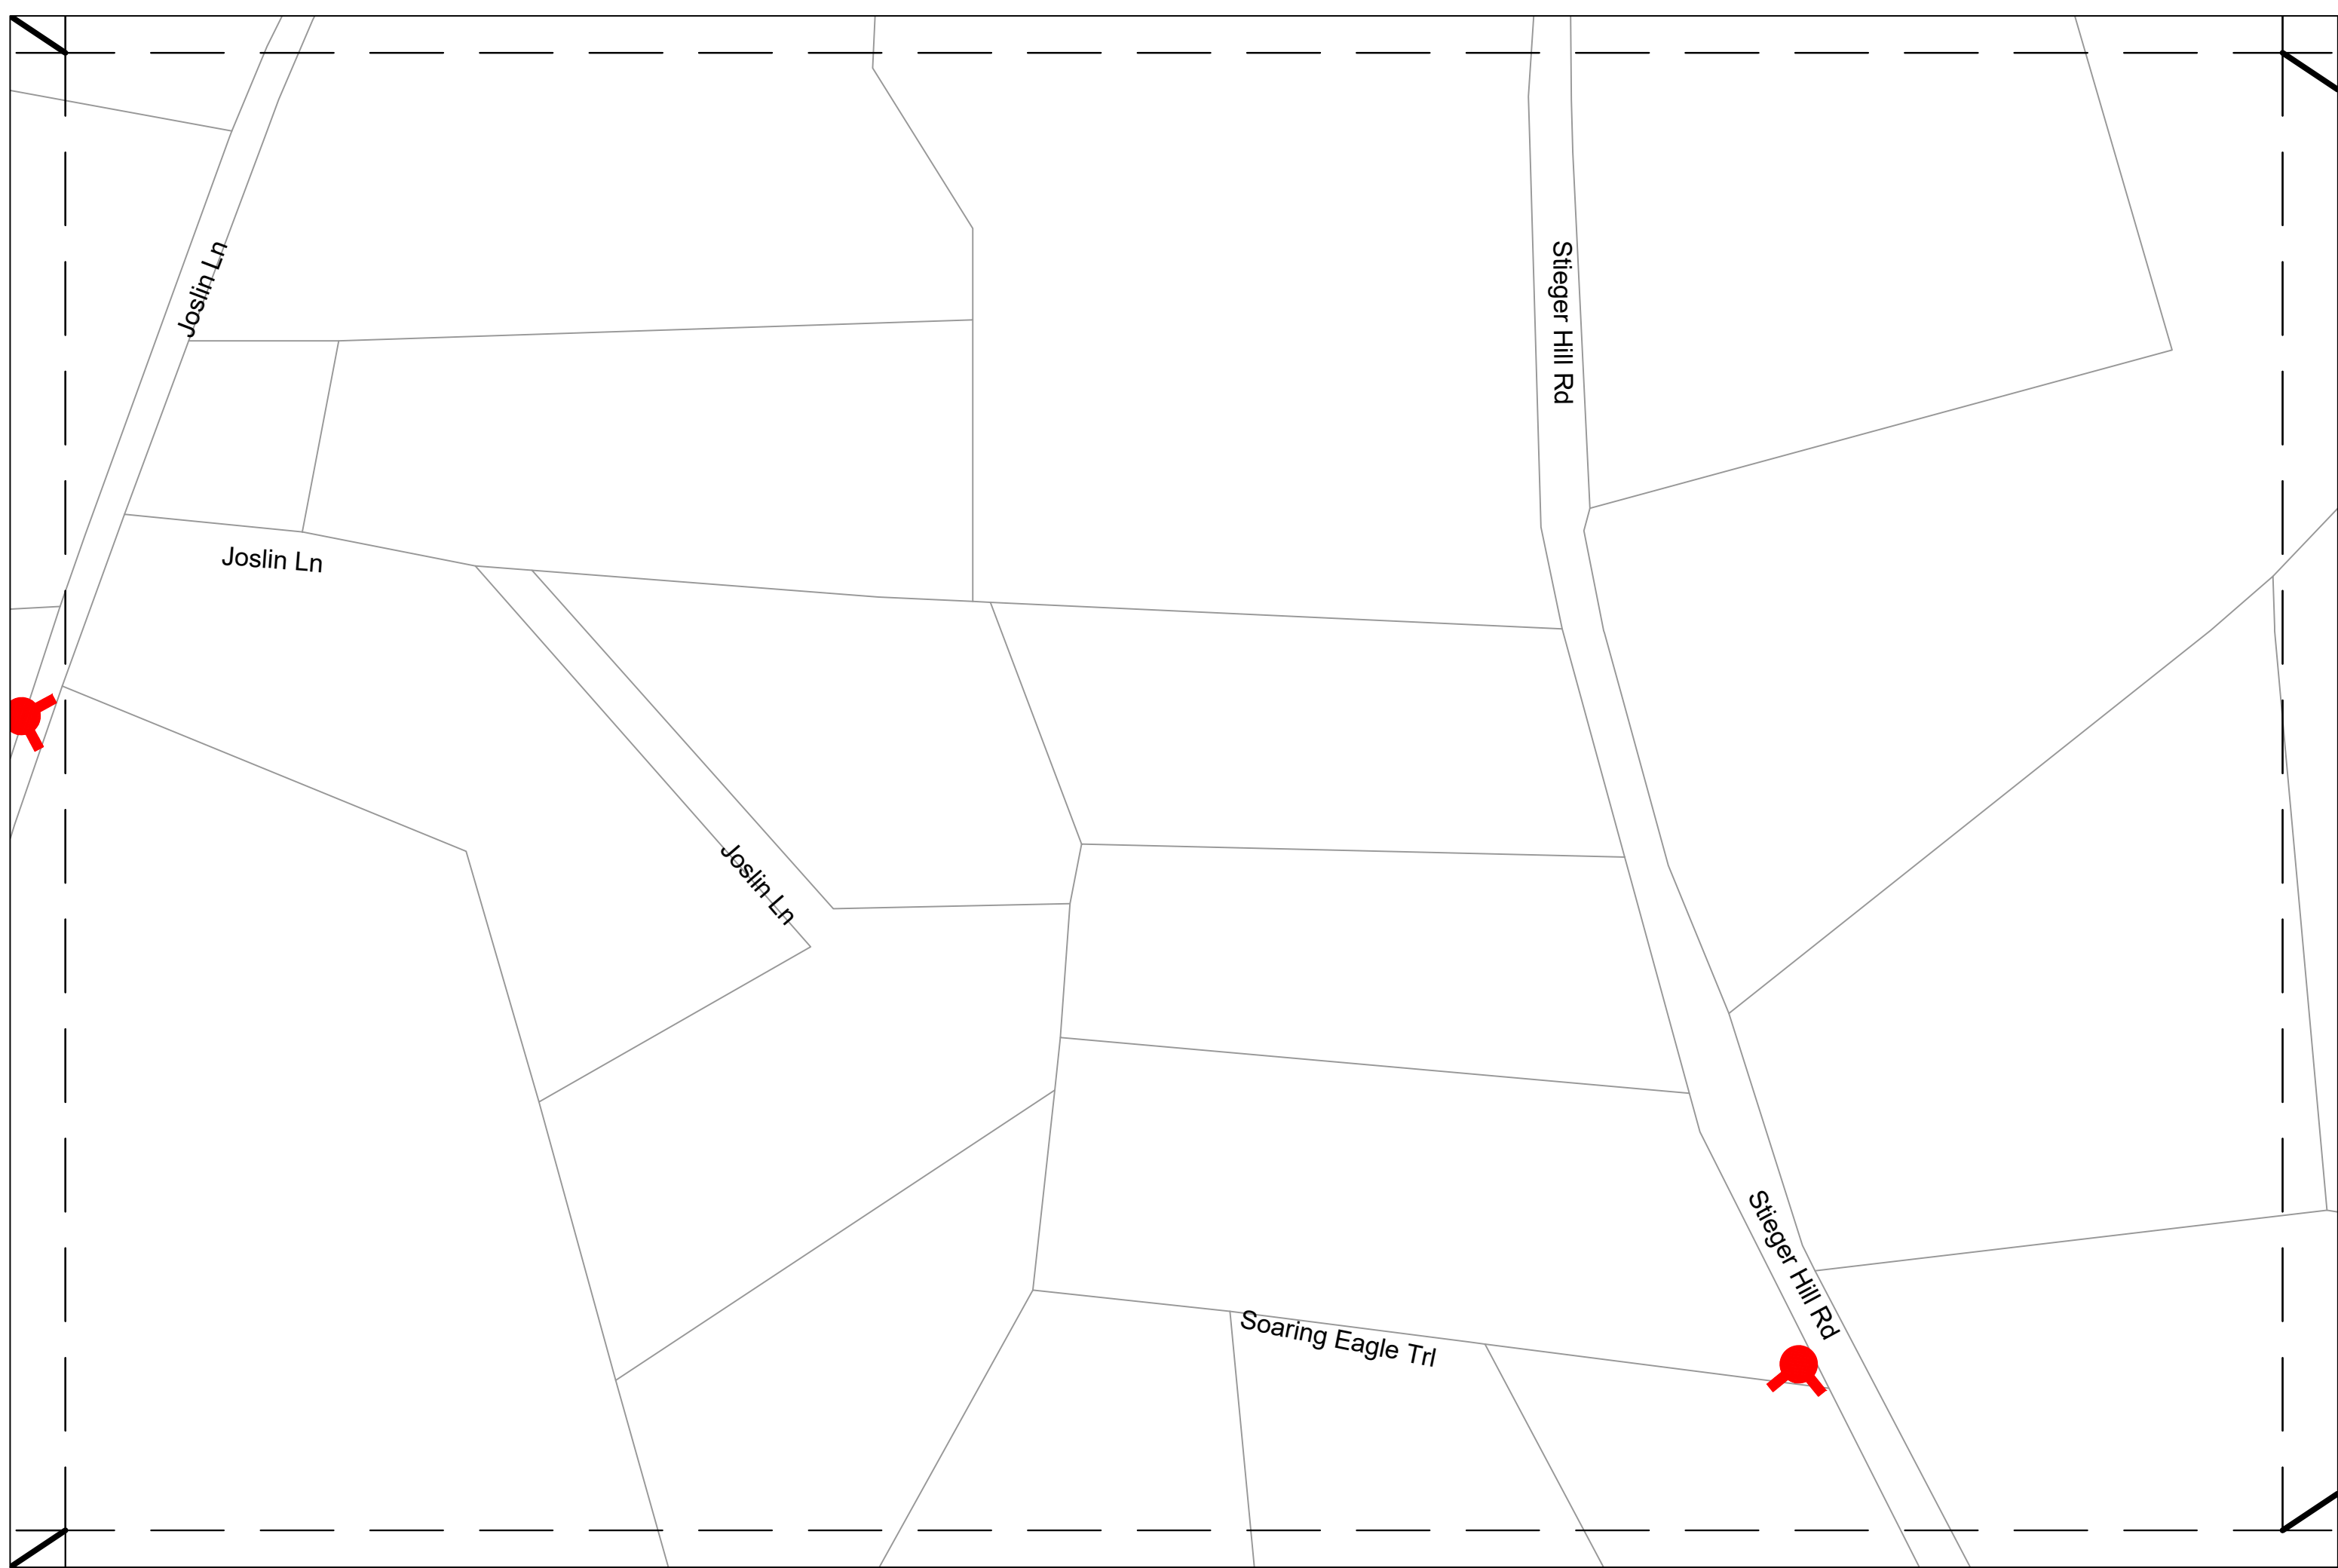

Joslin Ln

DATE PRINTED:
April 11, 2023

RURAL NORTH VACAVILLE WATER DISTRICT
FIRE HYDRANT LOCATIONS

I2	I3	I4
J2	J3	J4
K2		

J3

DATE PRINTED:
April 11, 2023

RURAL NORTH VACAVILLE WATER DISTRICT
FIRE HYDRANT LOCATIONS