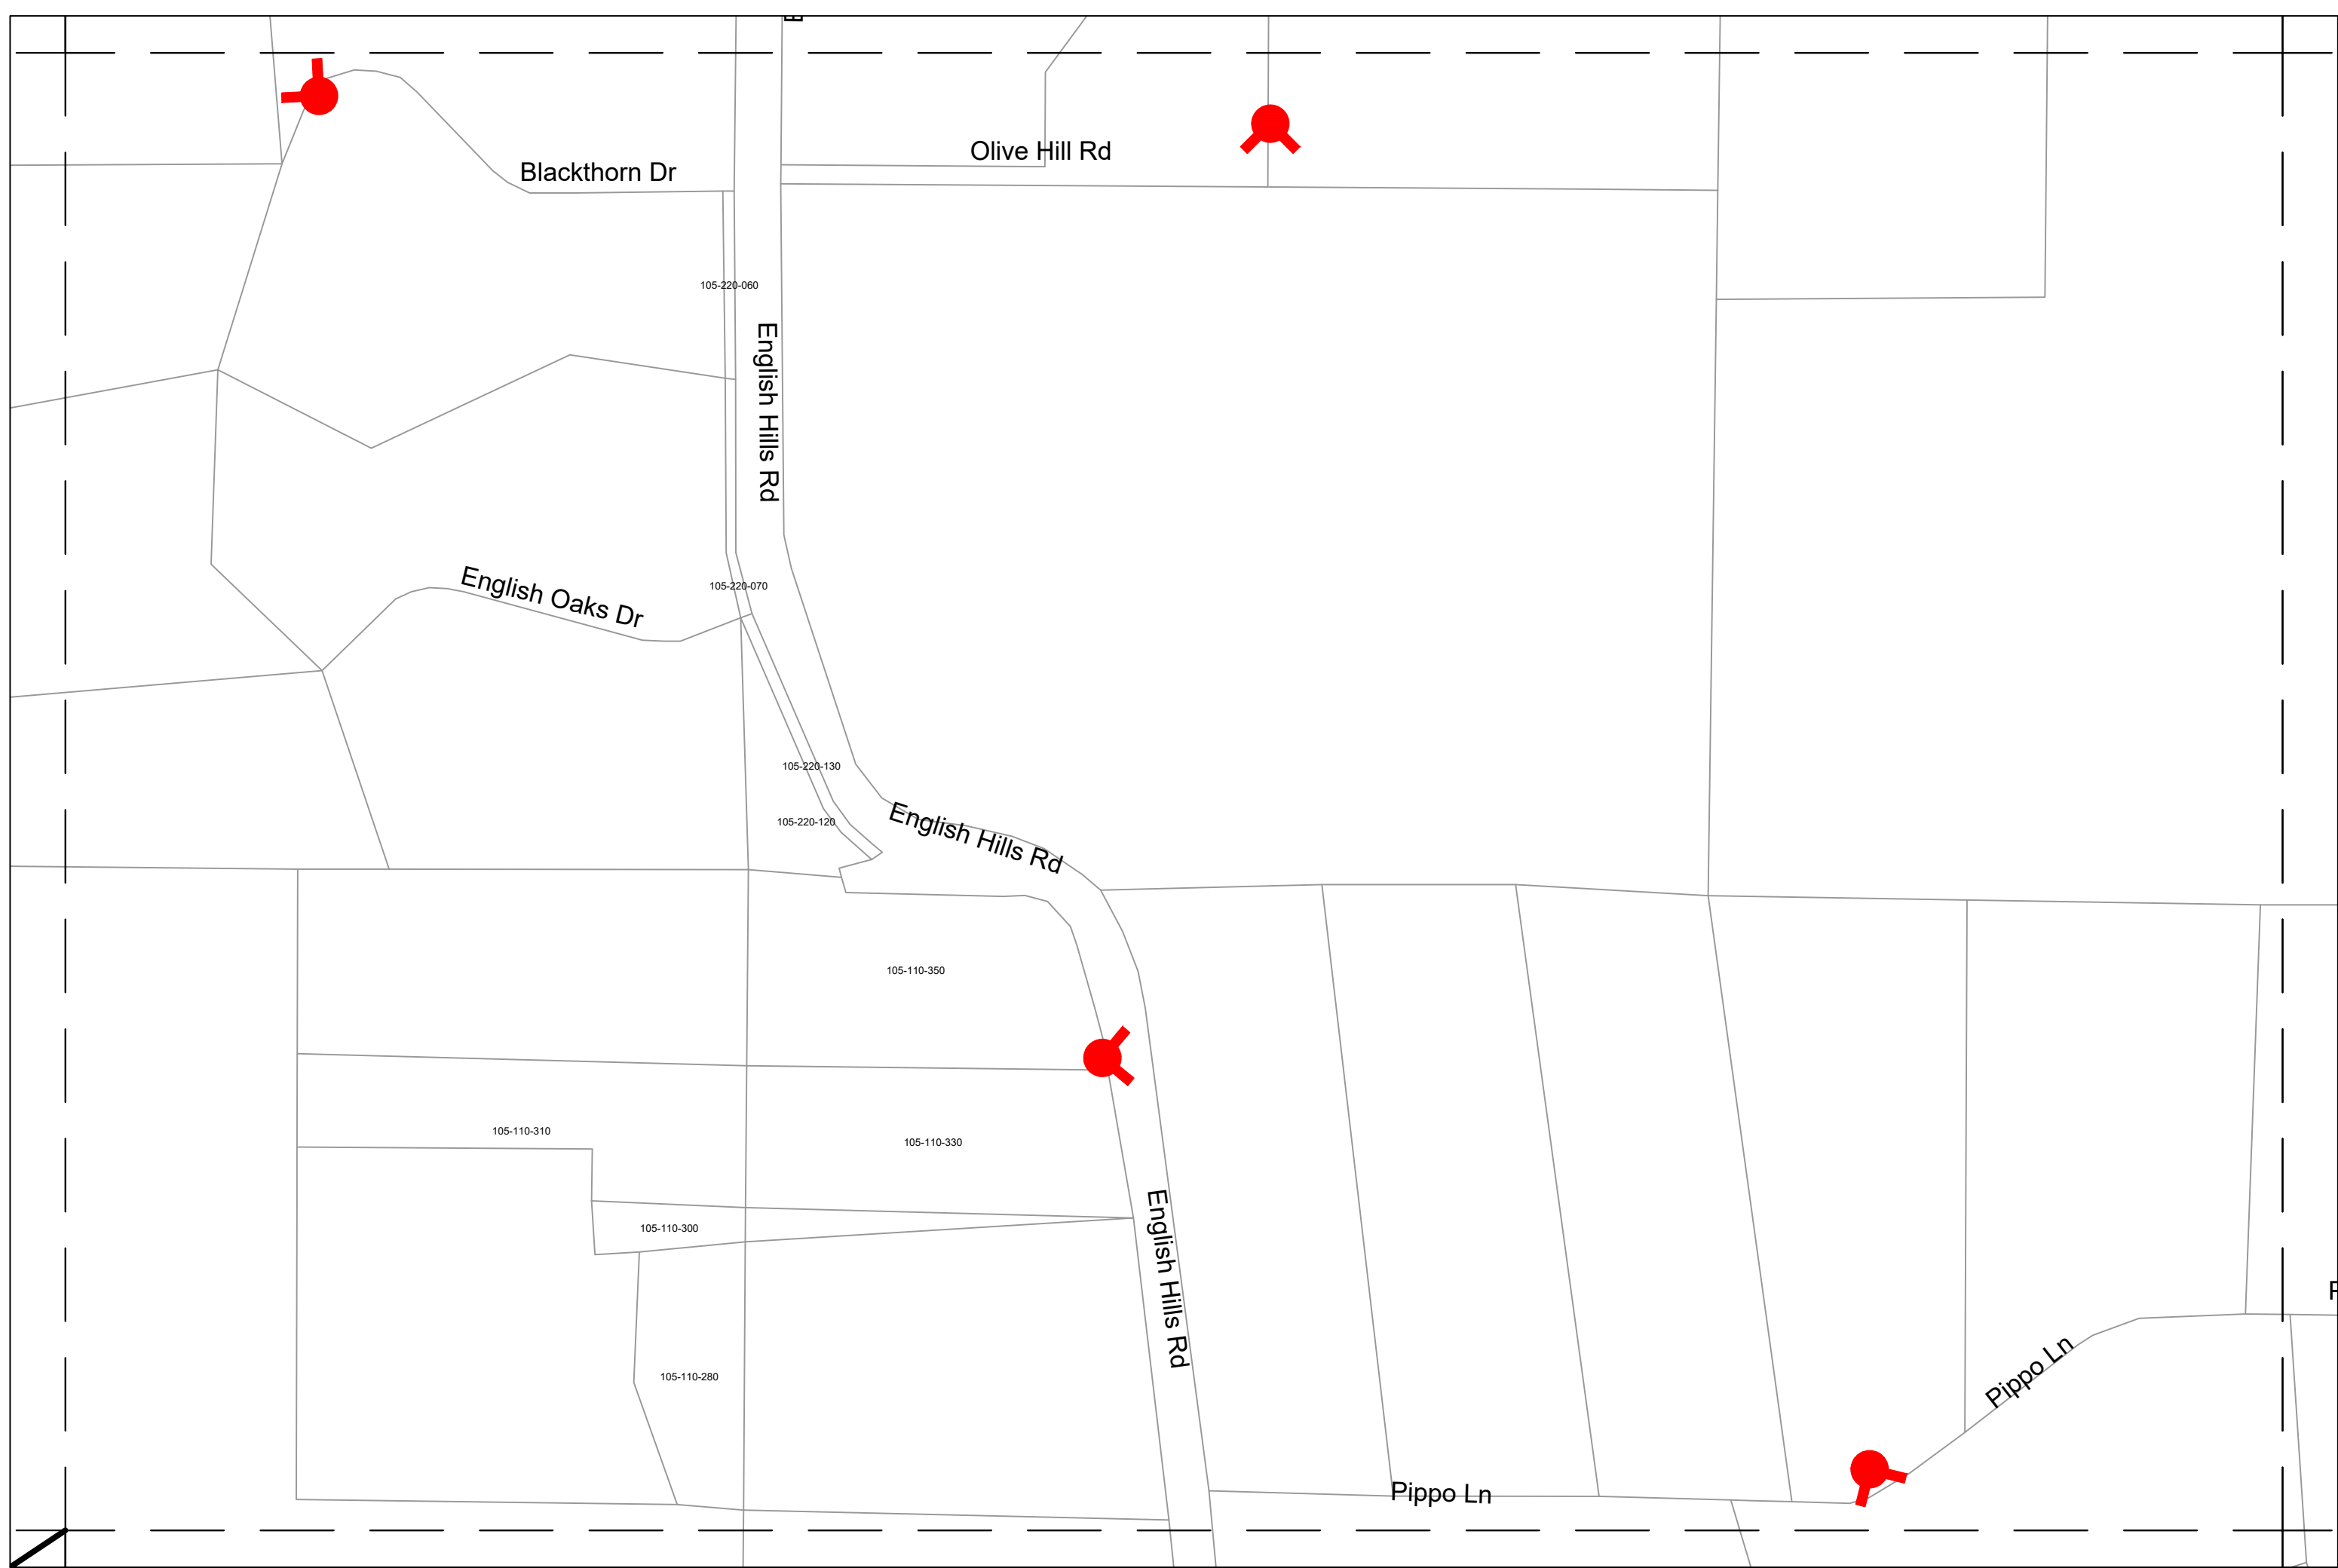

DATE PRINTED:
April 11, 2023

RURAL NORTH VACAVILLE WATER DISTRICT
FIRE HYDRANT LOCATIONS

E3	E4	E5
G3	F4	F5
G4	G5	

F4

RURAL NORTH VACAVILLE WATER DISTRICT ASSUMES NO LIABILITY FOR ERRORS OR OMISSIONS FOR UTILITY INFORMATION SHOWN ON THESE MAPS. ALL INFORMATION SHOULD BE FIELD VERIFIED.