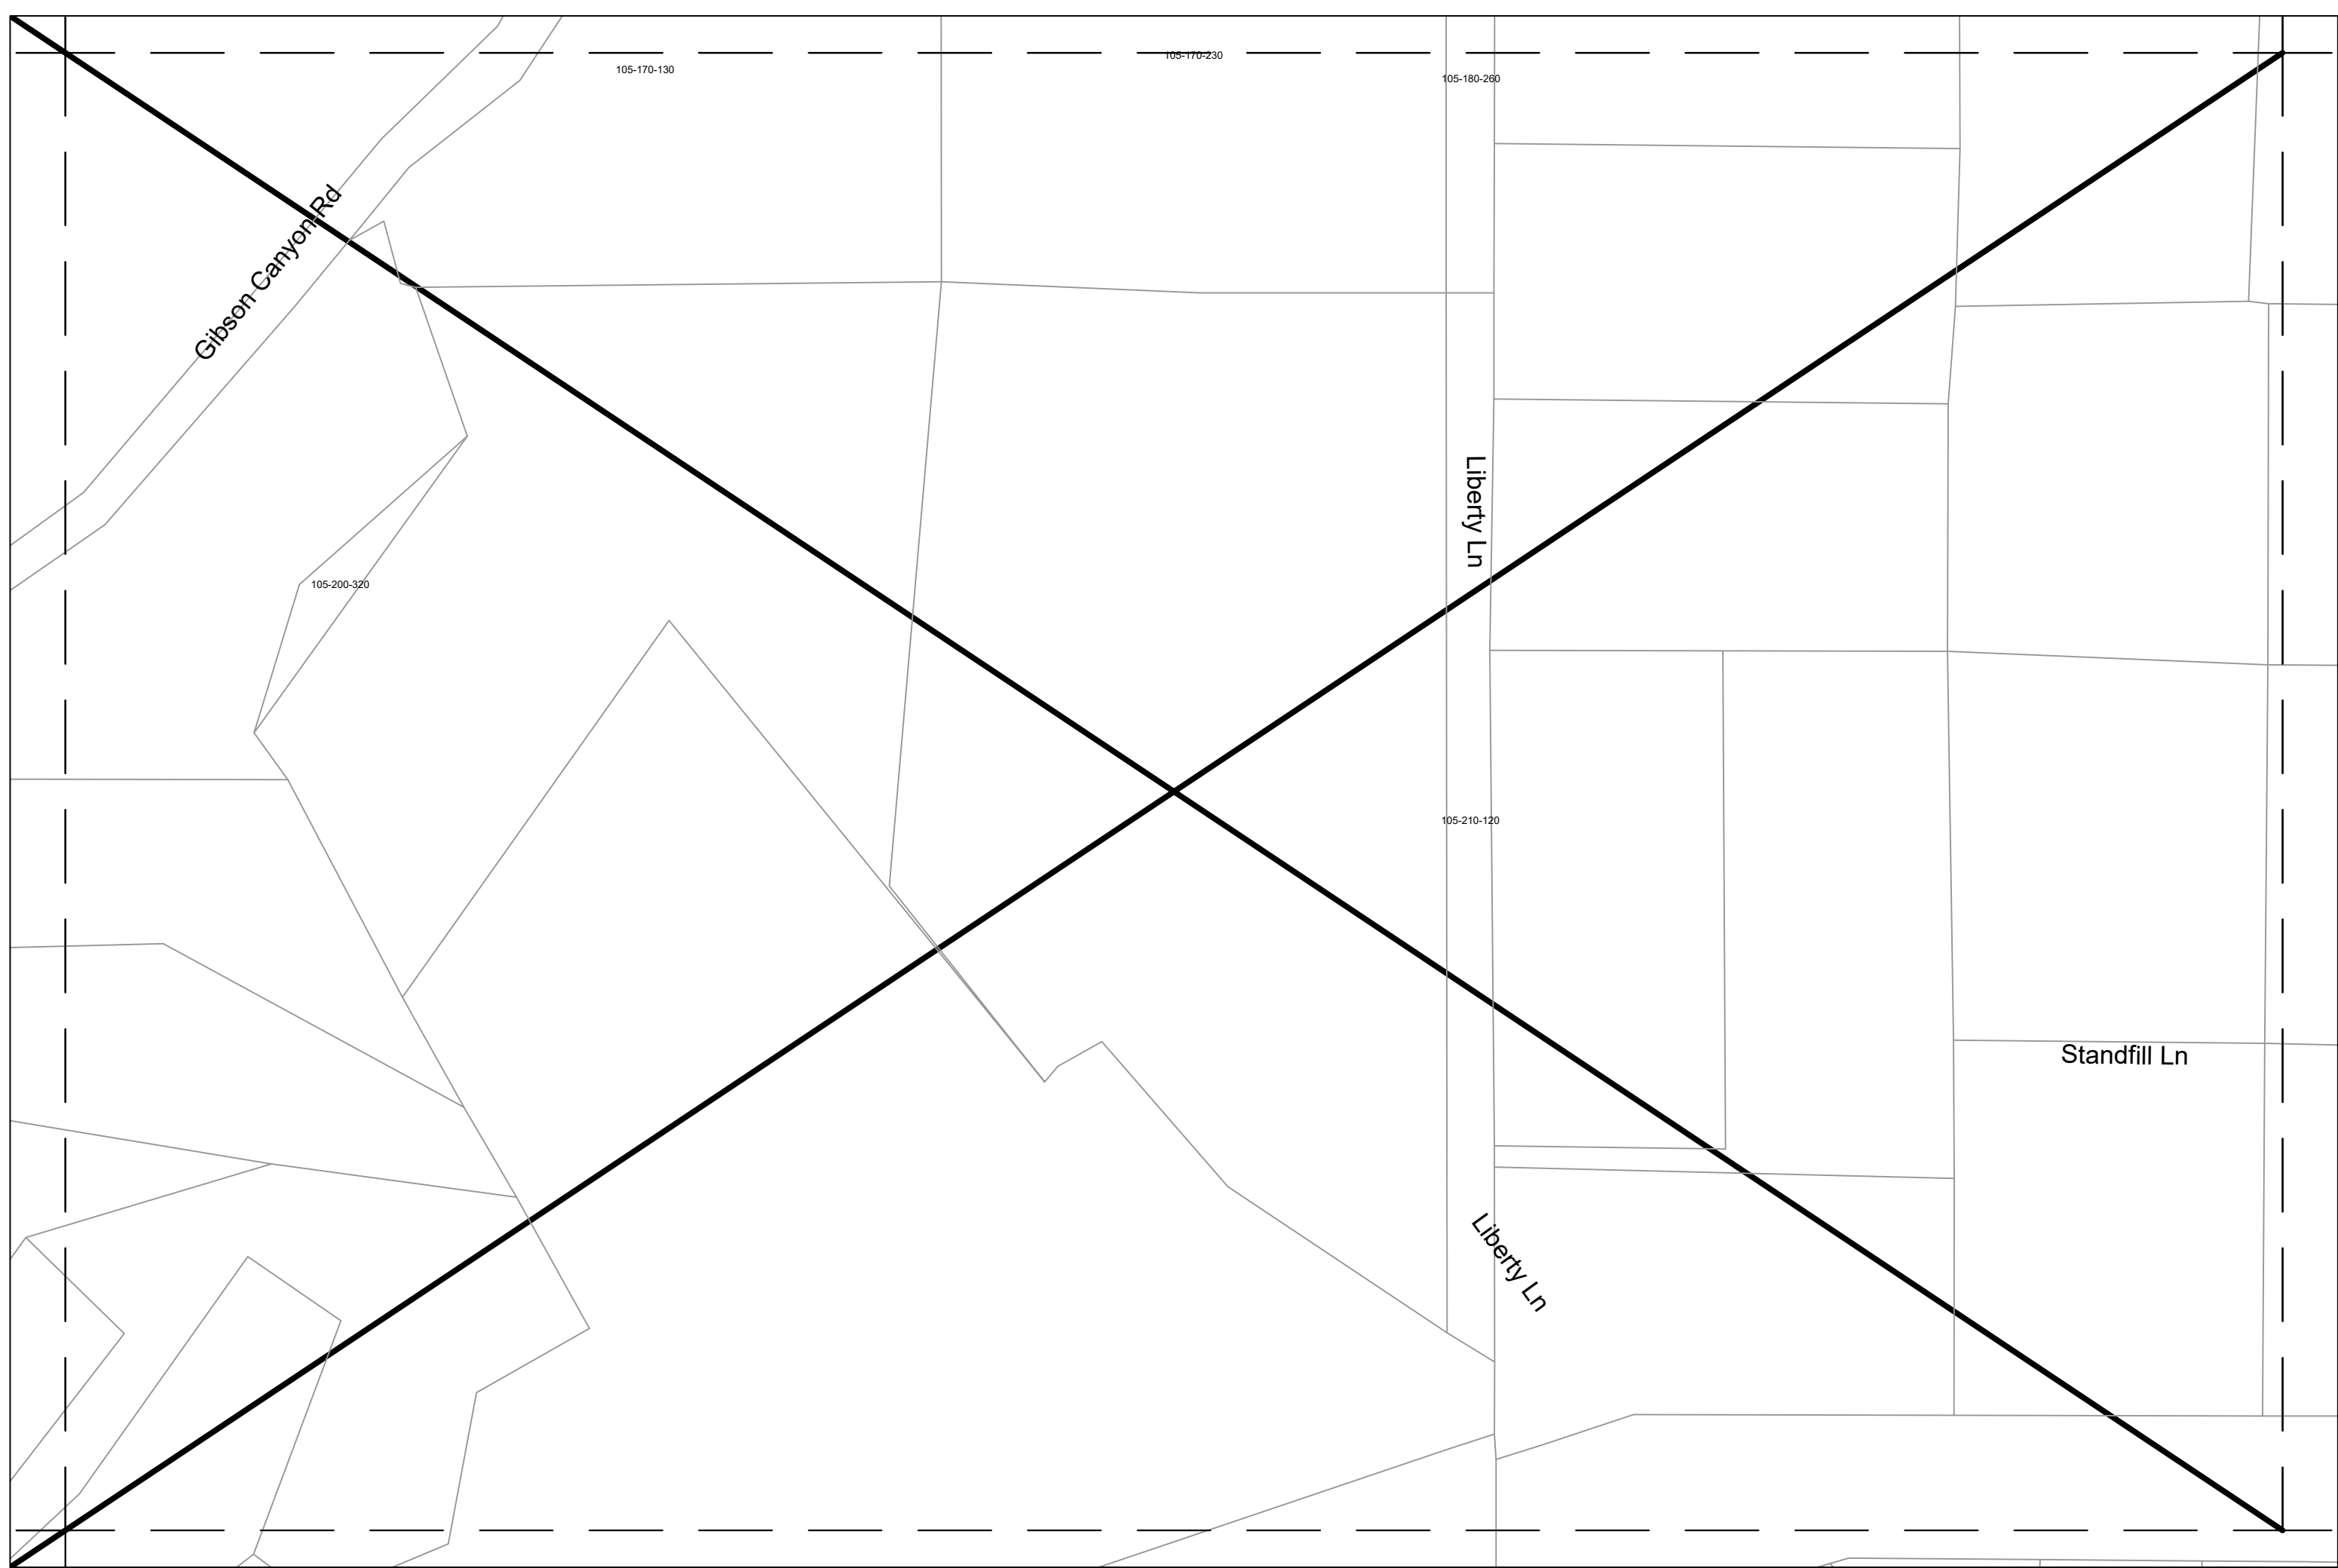

DATE PRINTED:
April 11, 2023

RURAL NORTH VACAVILLE WATER DISTRICT
FIRE HYDRANT LOCATIONS

H4	H5	H6
I4	I5	I6
J4		

15