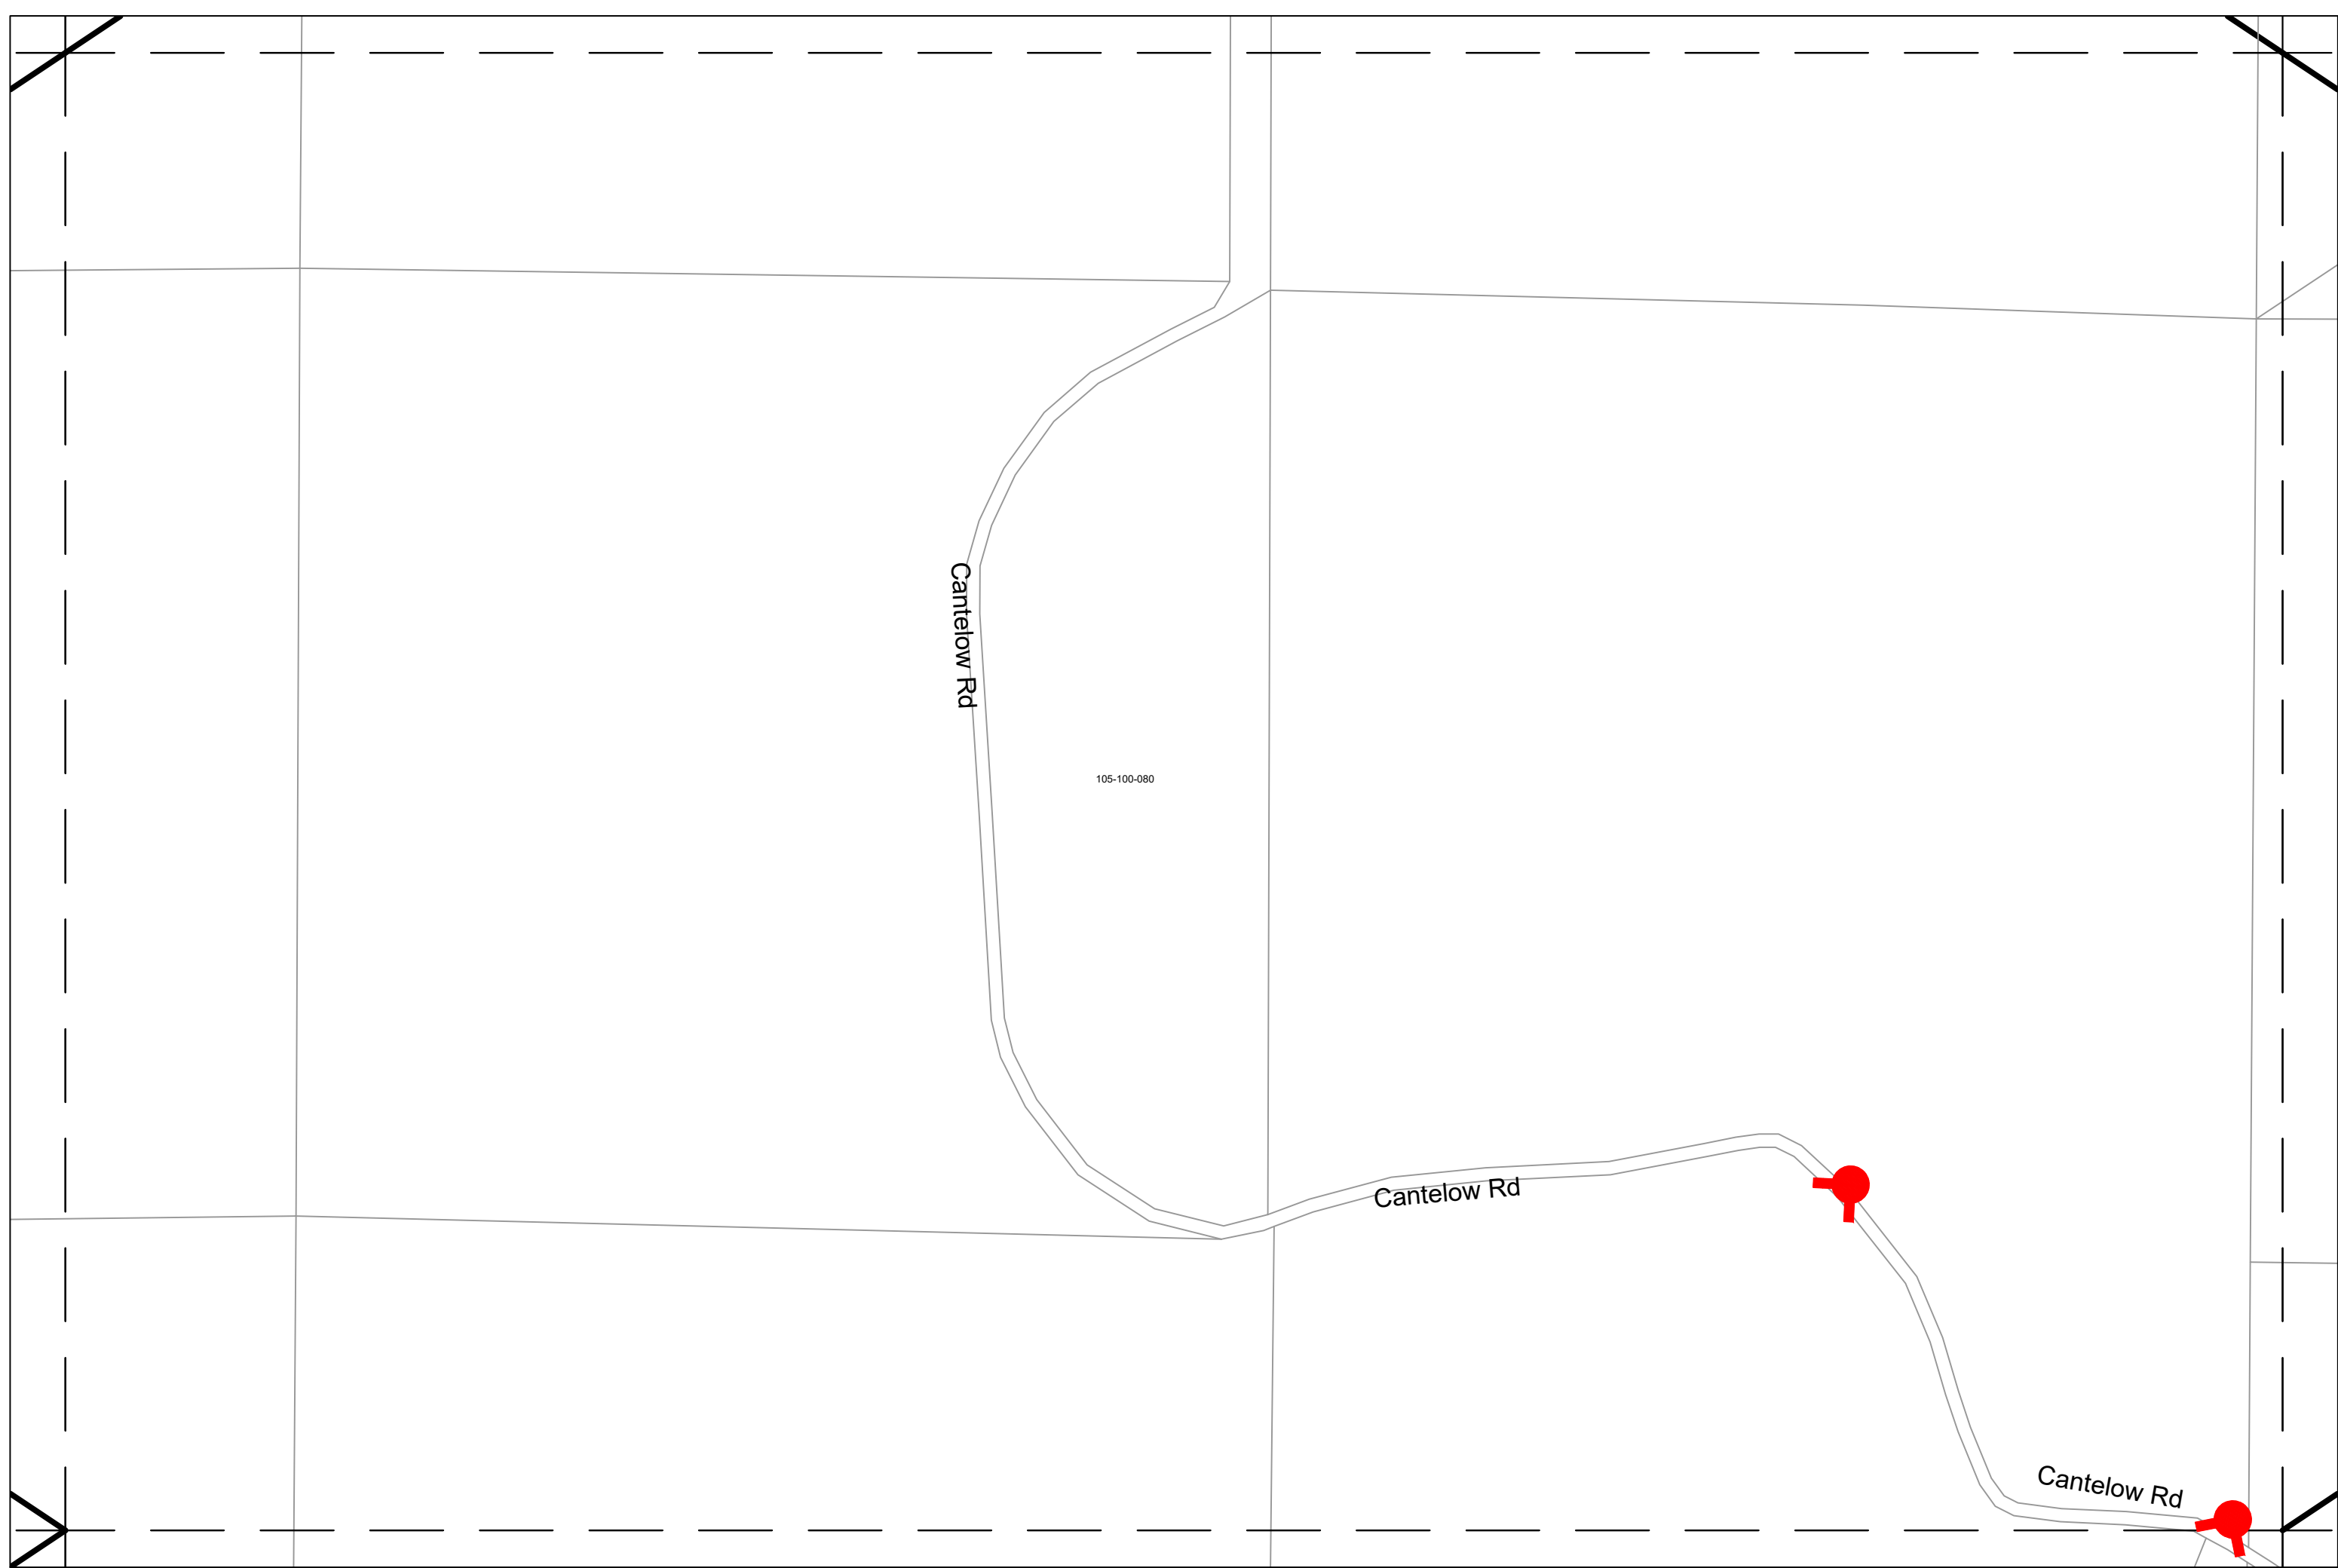

DATE PRINTED:
April 11, 2023

RURAL NORTH VACAVILLE WATER DISTRICT
FIRE HYDRANT LOCATIONS

F1	F2	
G1	G2	G3
H1	H2	H3

G2