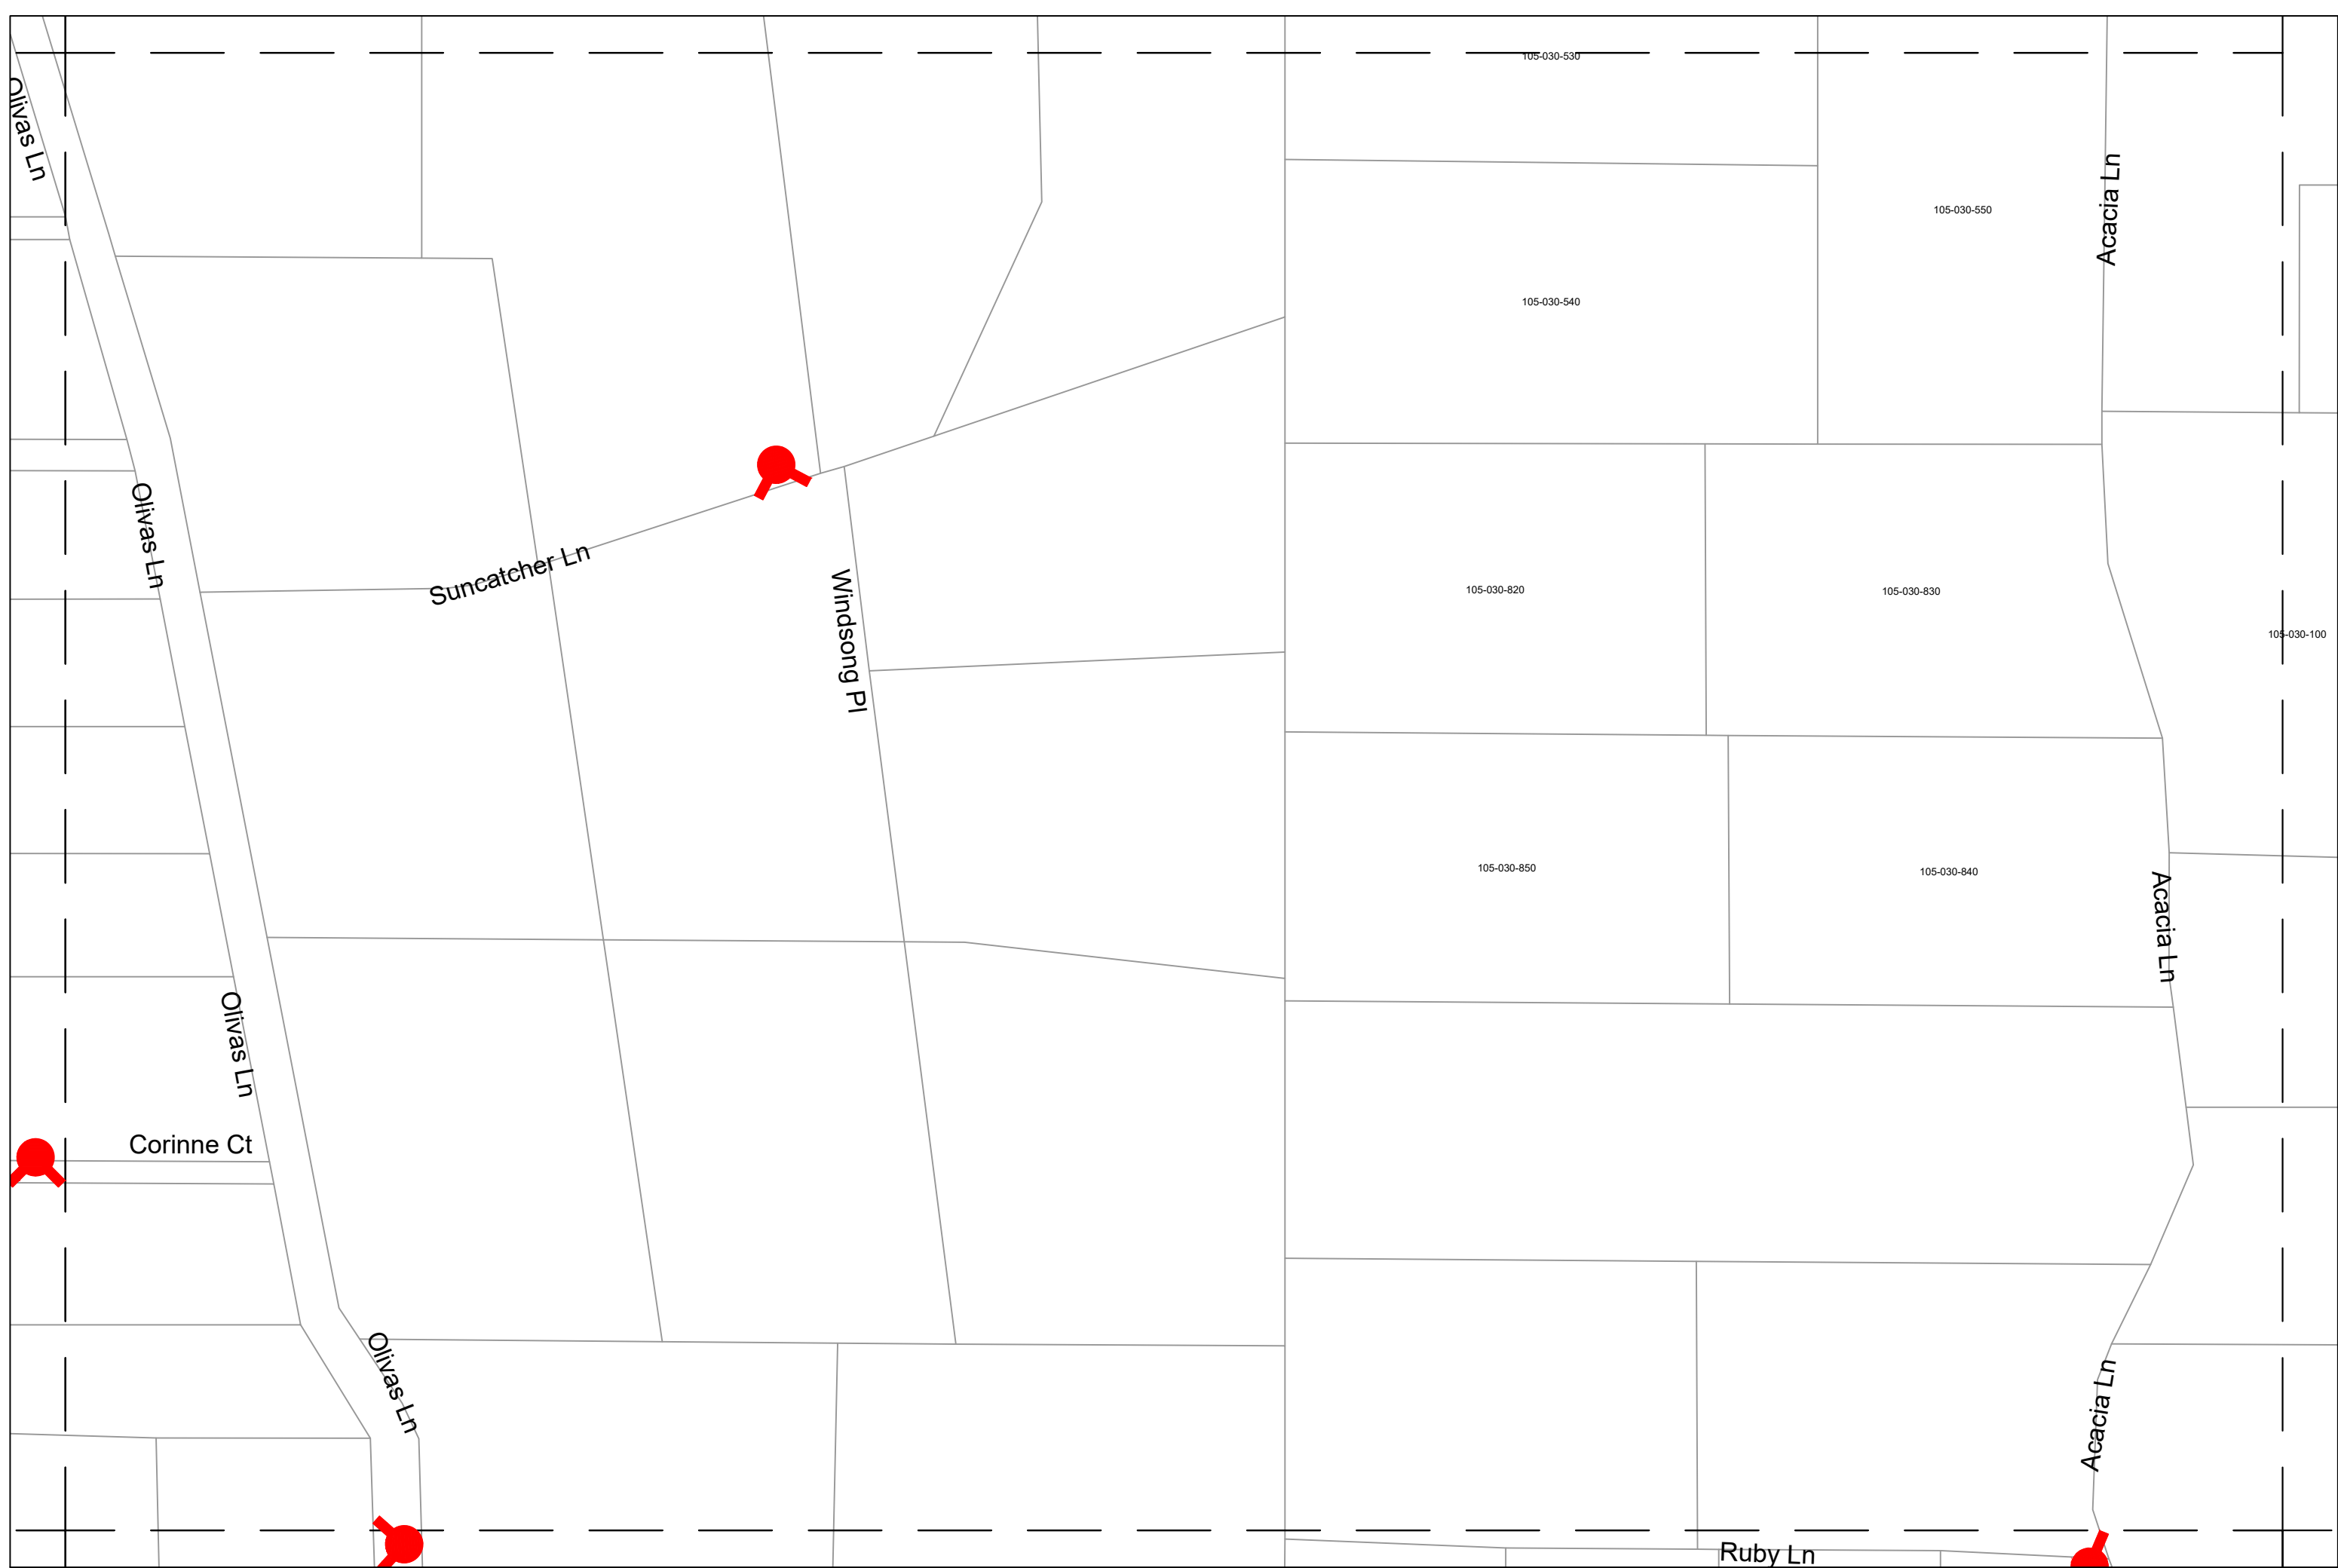

DATE PRINTED:
April 11, 2023

RURAL NORTH VACAVILLE WATER DISTRICT
FIRE HYDRANT LOCATIONS

B4	B5	
C4	C5	
D4	D5	D6

C5