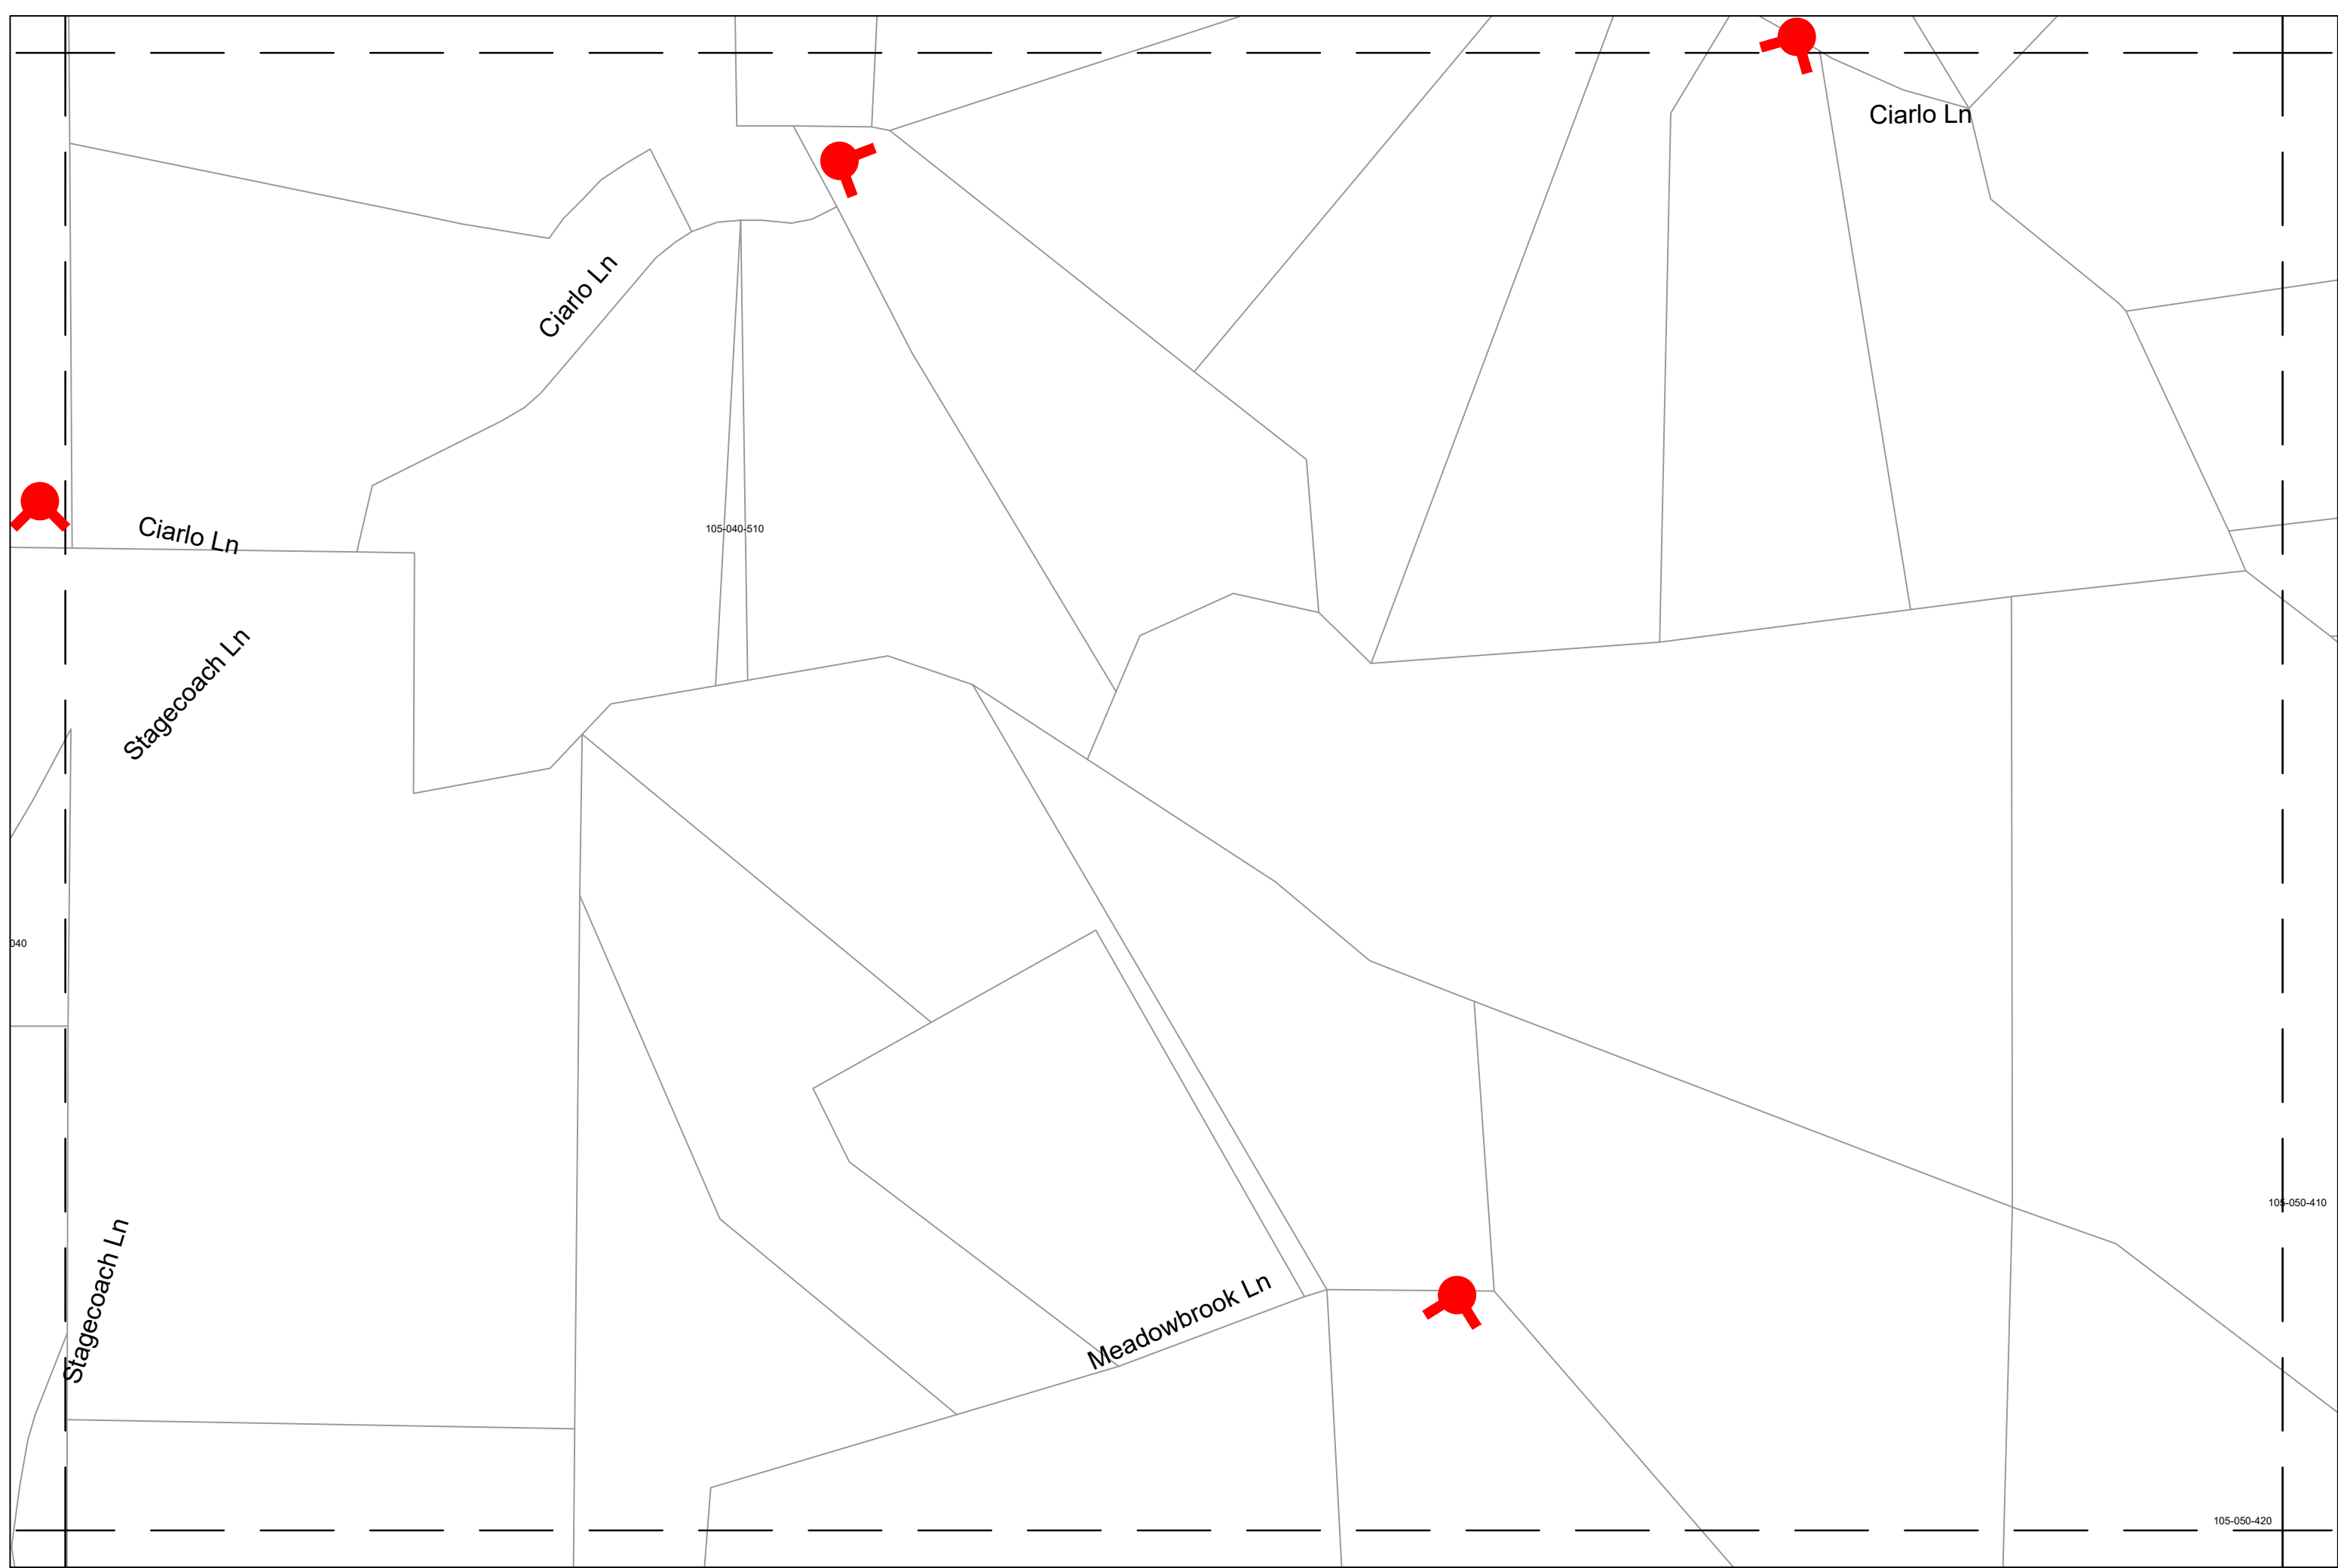

DATE PRINTED:
April 11, 2023

RURAL NORTH VACAVILLE WATER DISTRICT
FIRE HYDRANT LOCATIONS

C2	C3	C4
D2	D3	D4
E2	E3	E4

D3