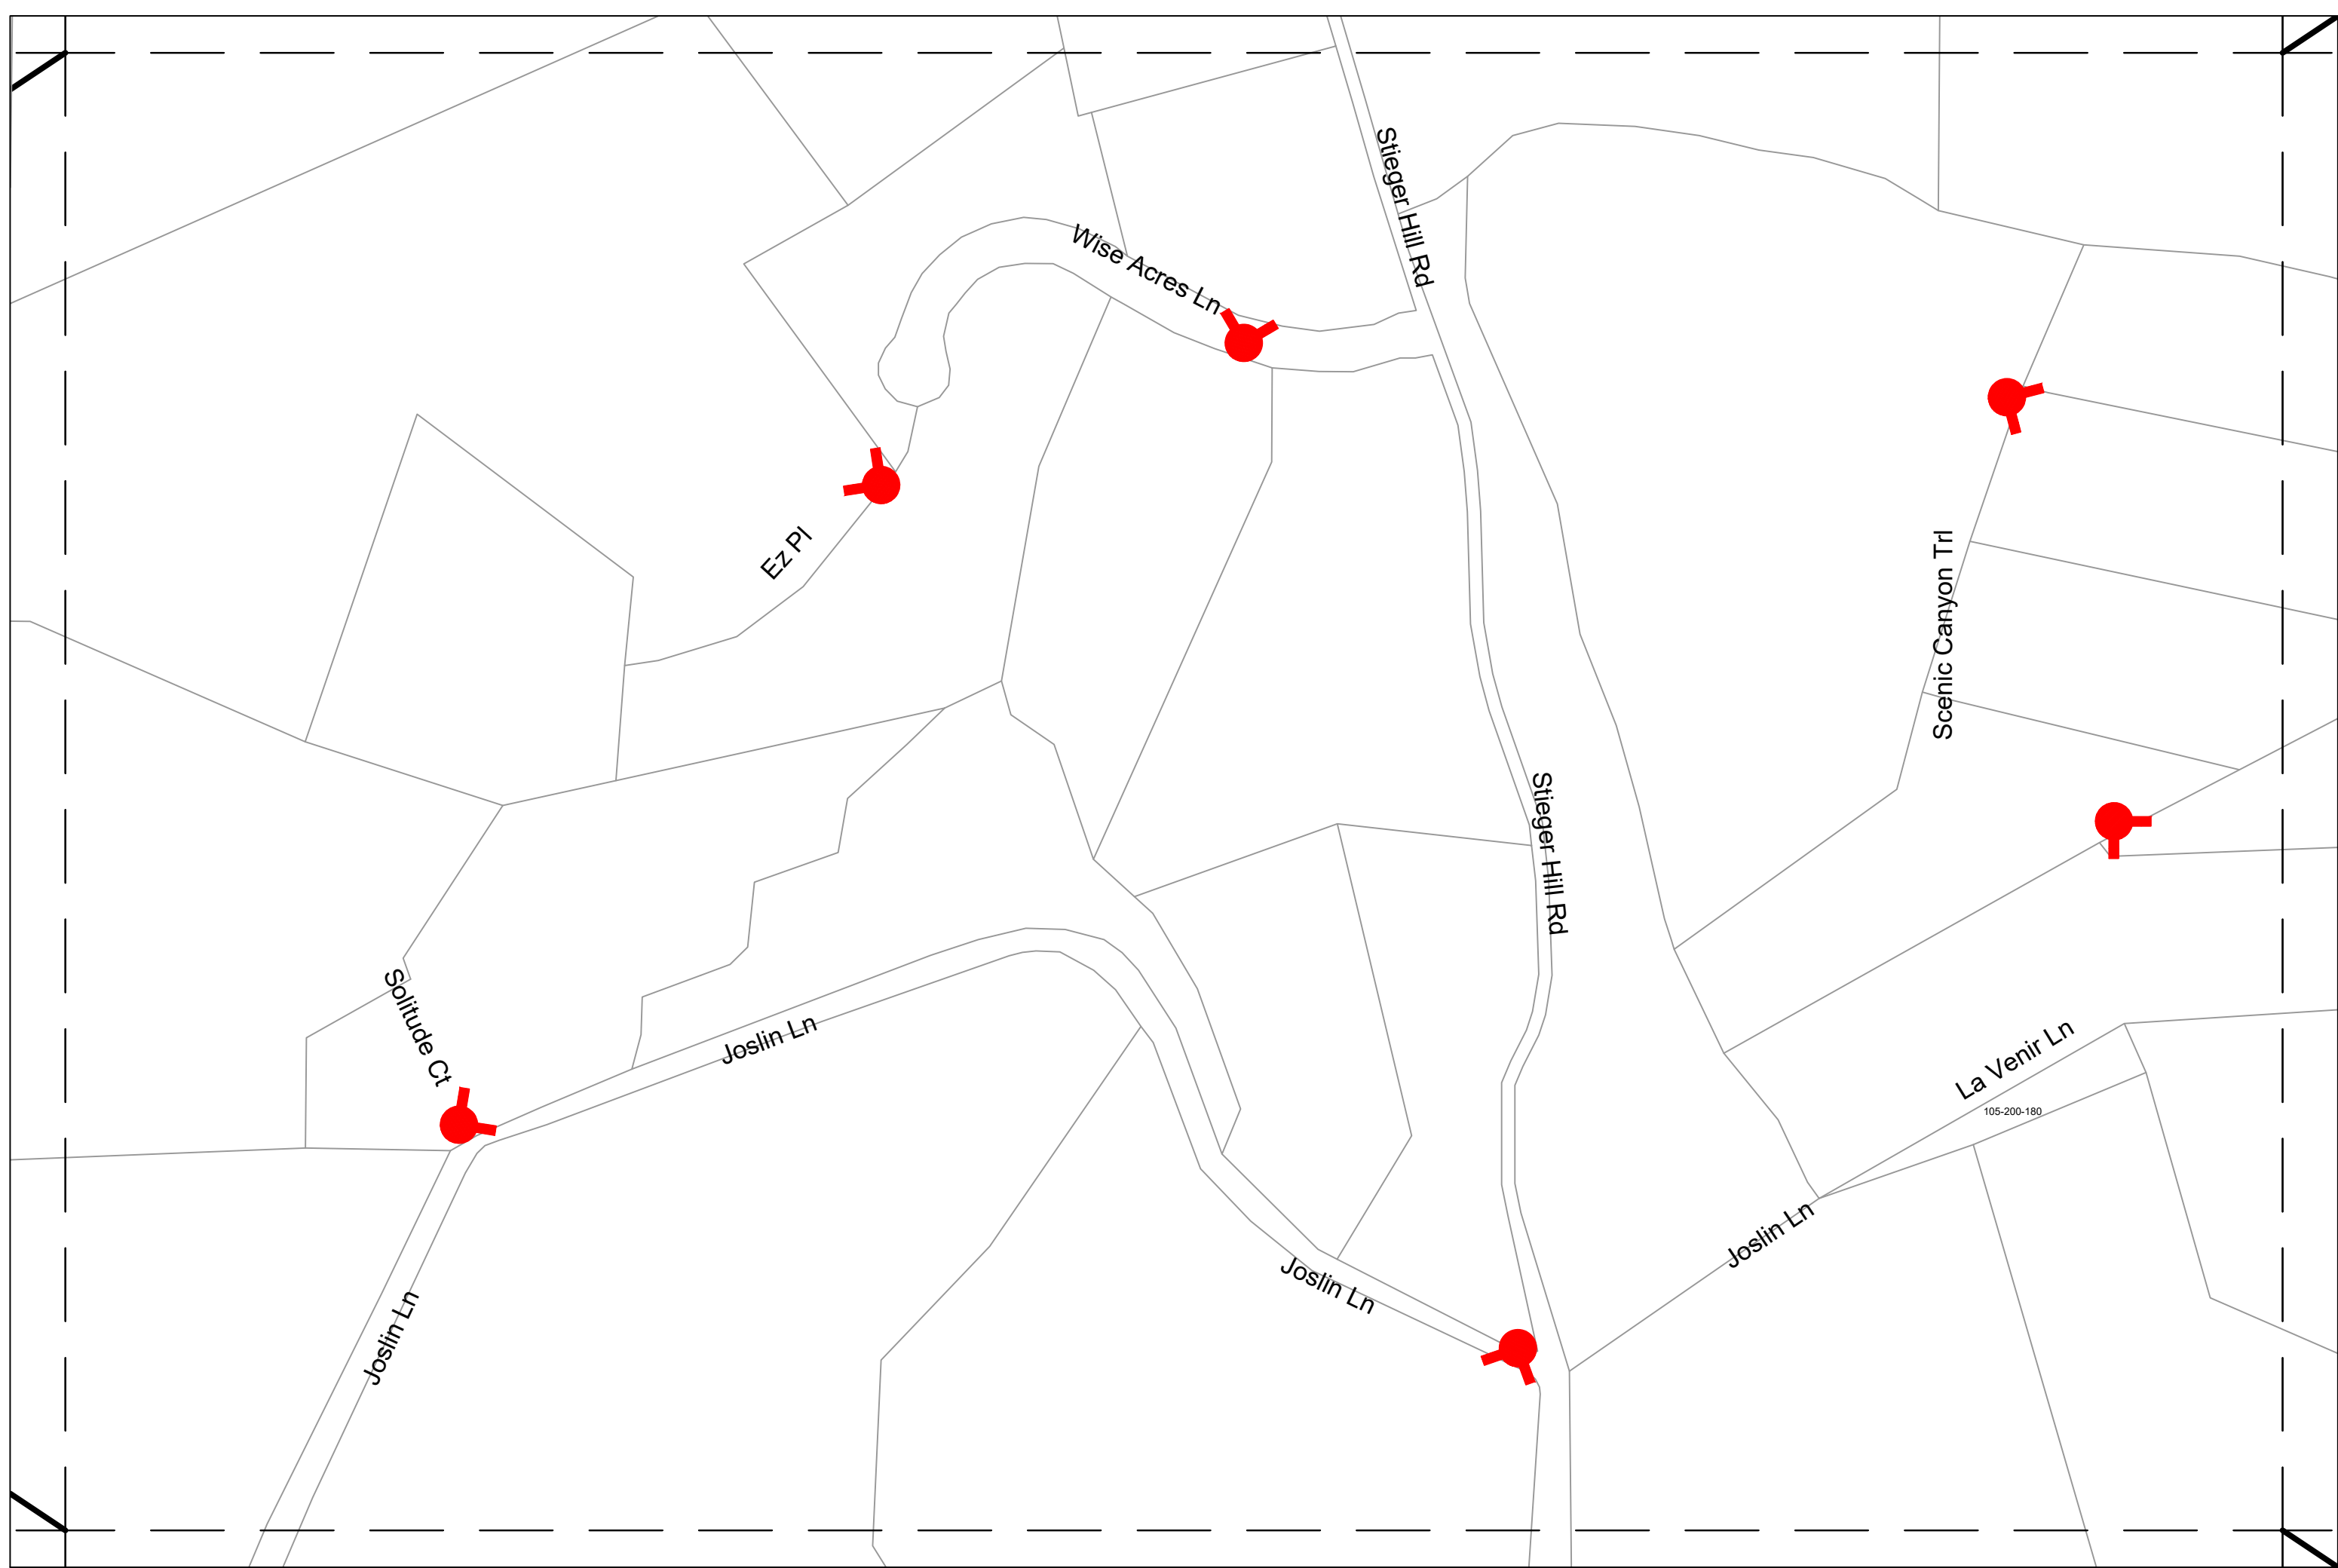

DATE PRINTED:
April 11, 2023

RURAL NORTH VACAVILLE WATER DISTRICT
FIRE HYDRANT LOCATIONS

H2	H3	H4
I2	I3	I4
J2	J3	J4

13