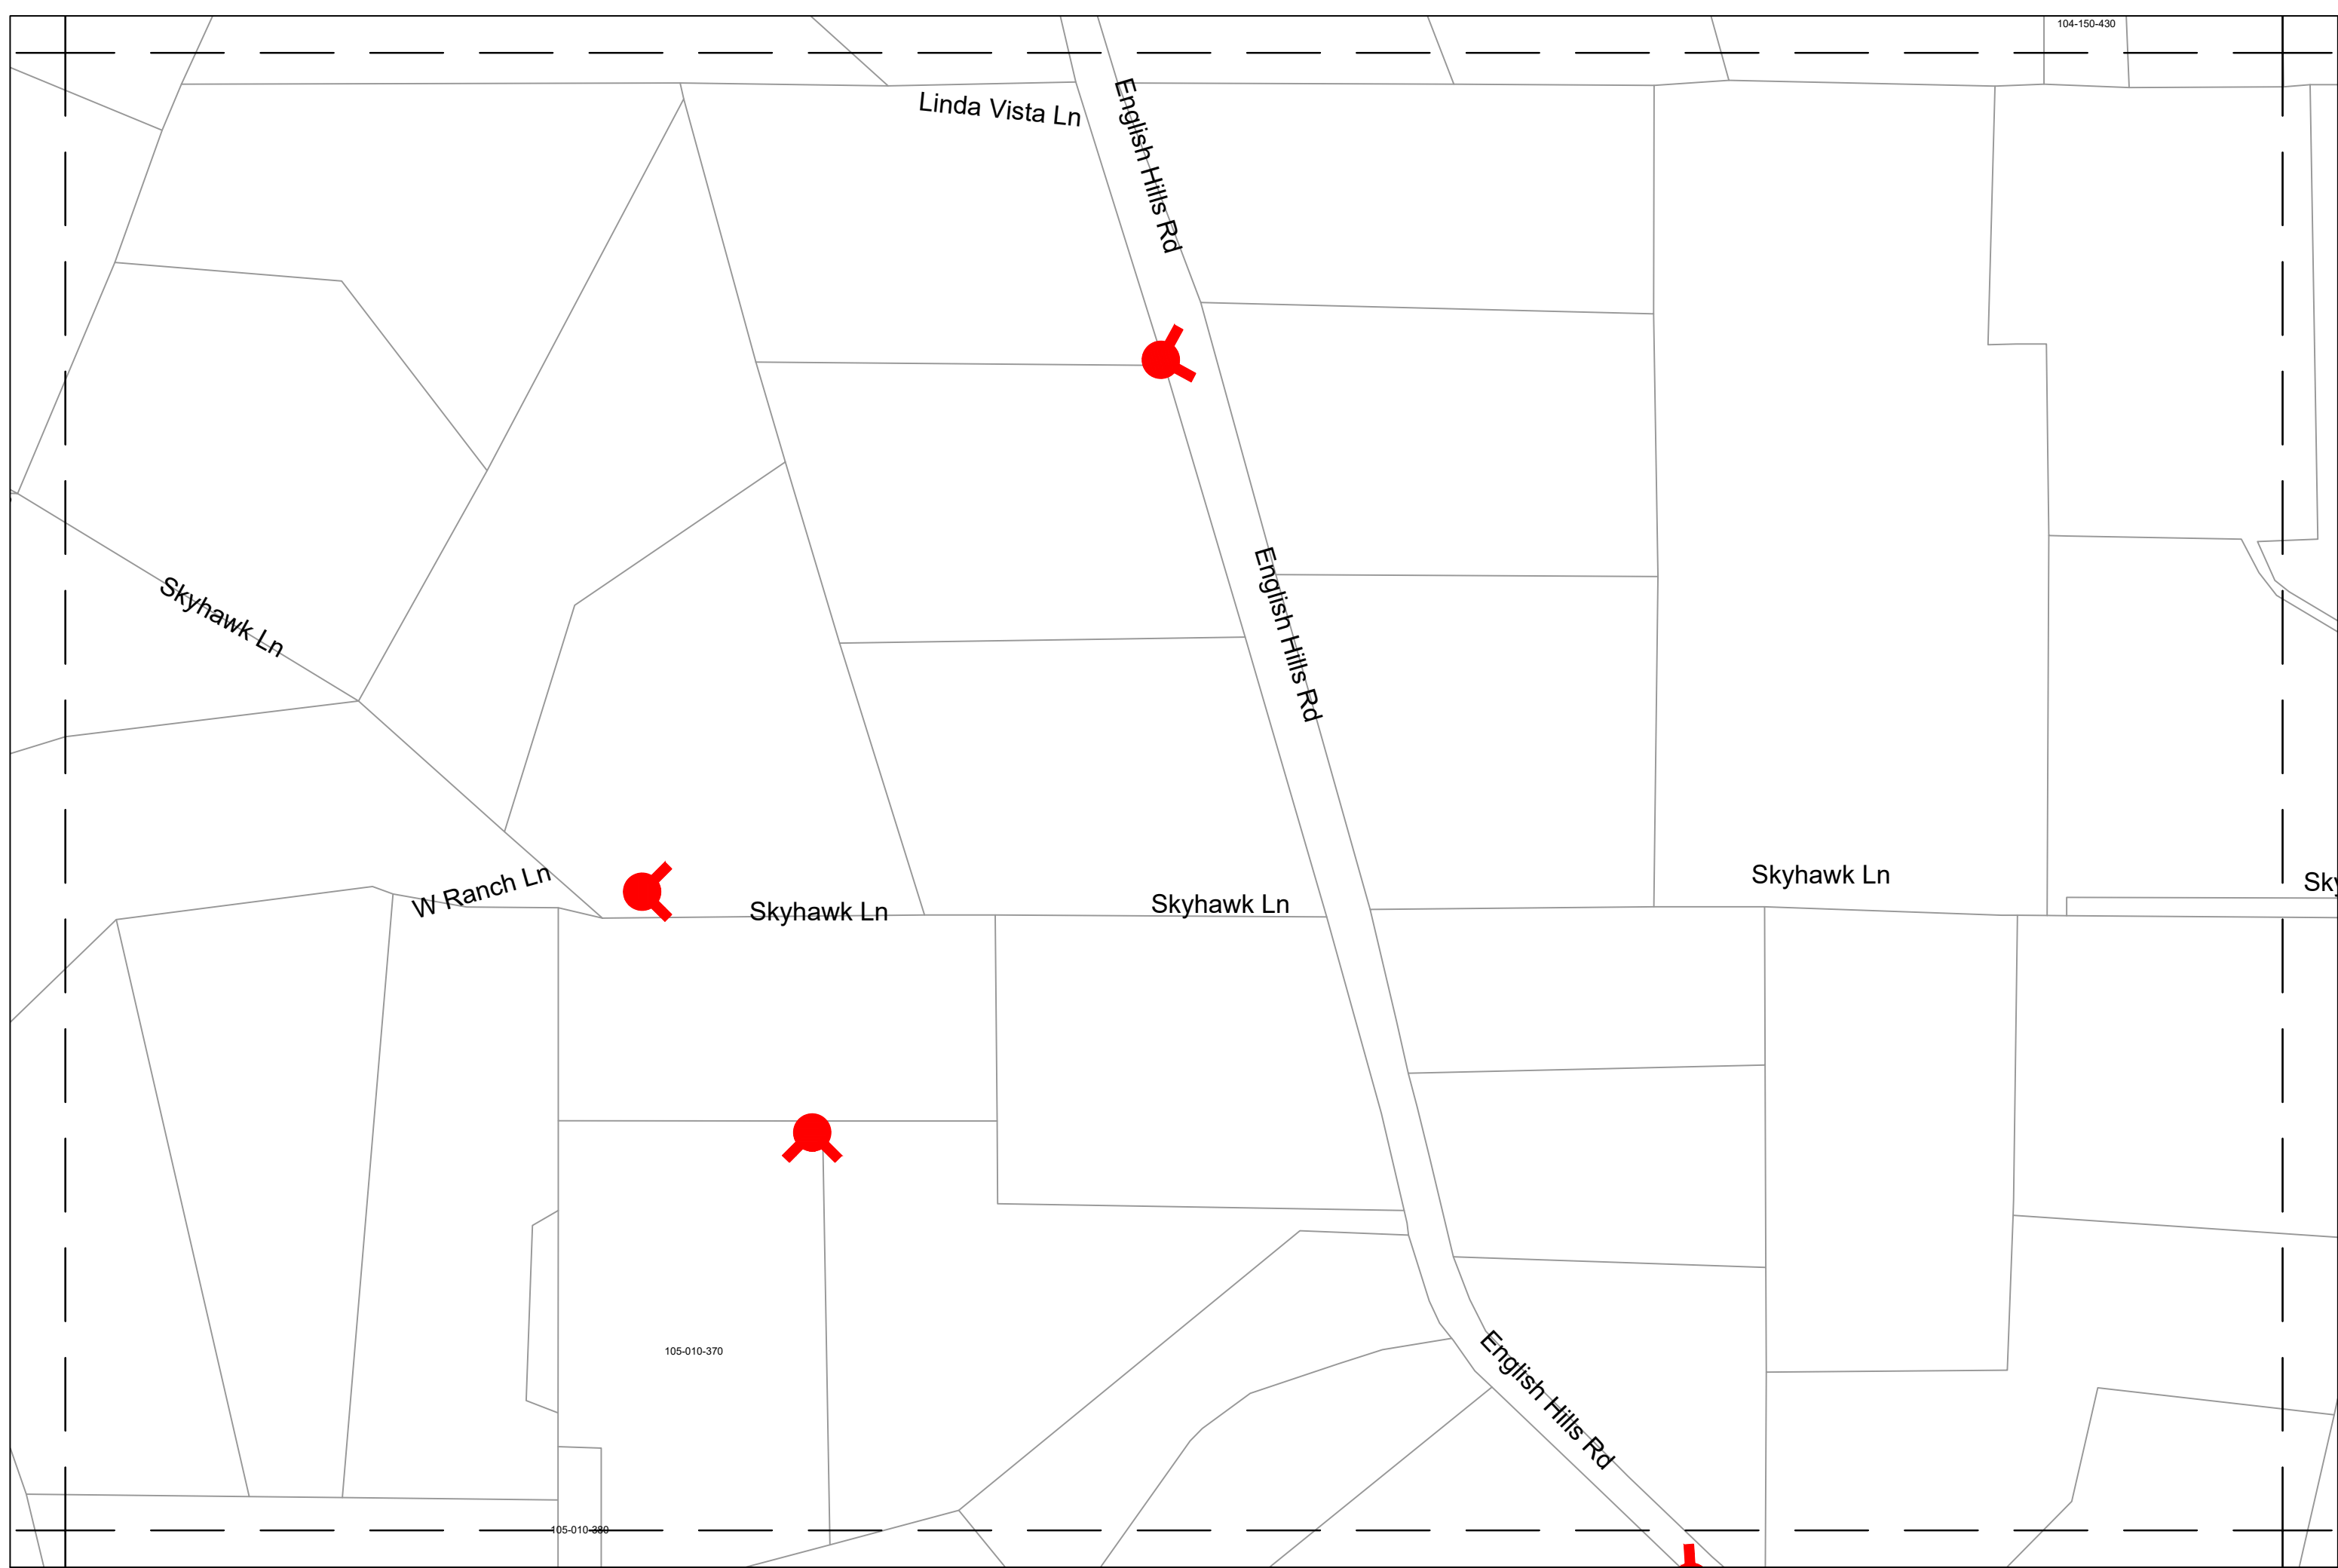

104-150-430

DATE PRINTED:
April 11, 2023

RURAL NORTH VACAVILLE WATER DISTRICT
FIRE HYDRANT LOCATIONS

A2	A3	A4
B2	B3	B4
C2	C3	C4

B3