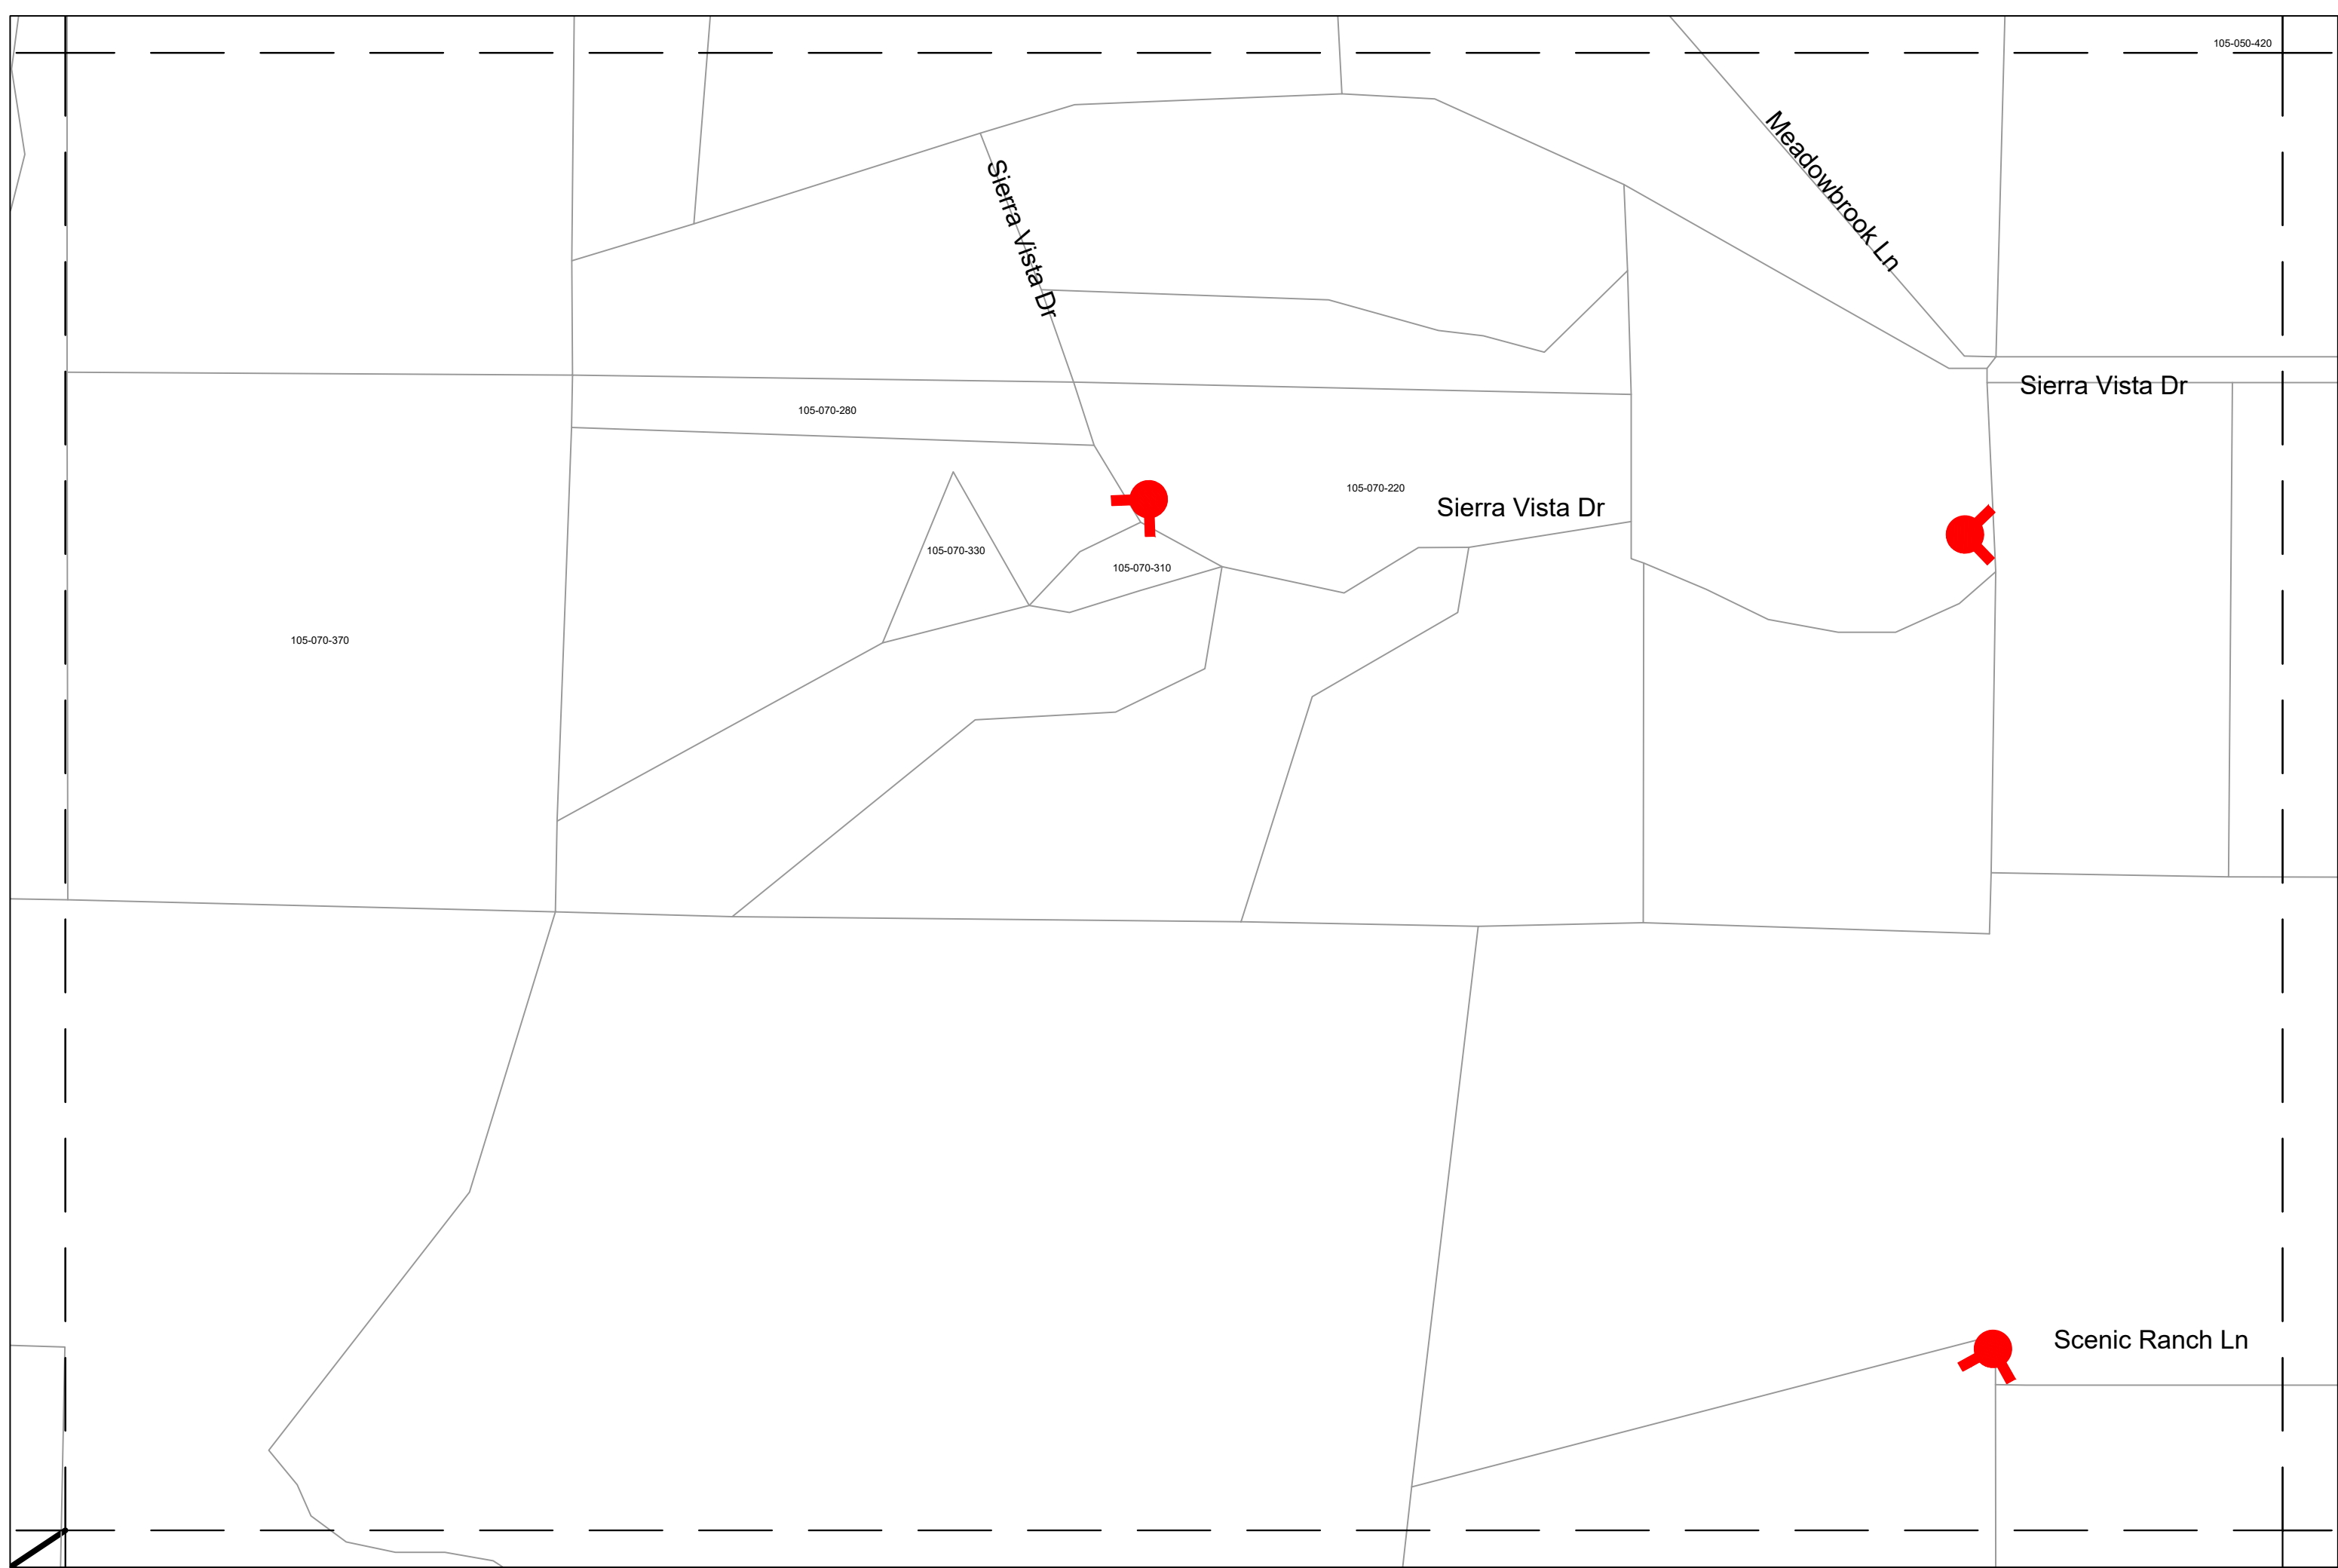

DATE PRINTED:
April 11, 2023

RURAL NORTH VACAVILLE WATER DISTRICT
FIRE HYDRANT LOCATIONS

D2	D3	D4
E2	E3	E4
F2		F4

E3