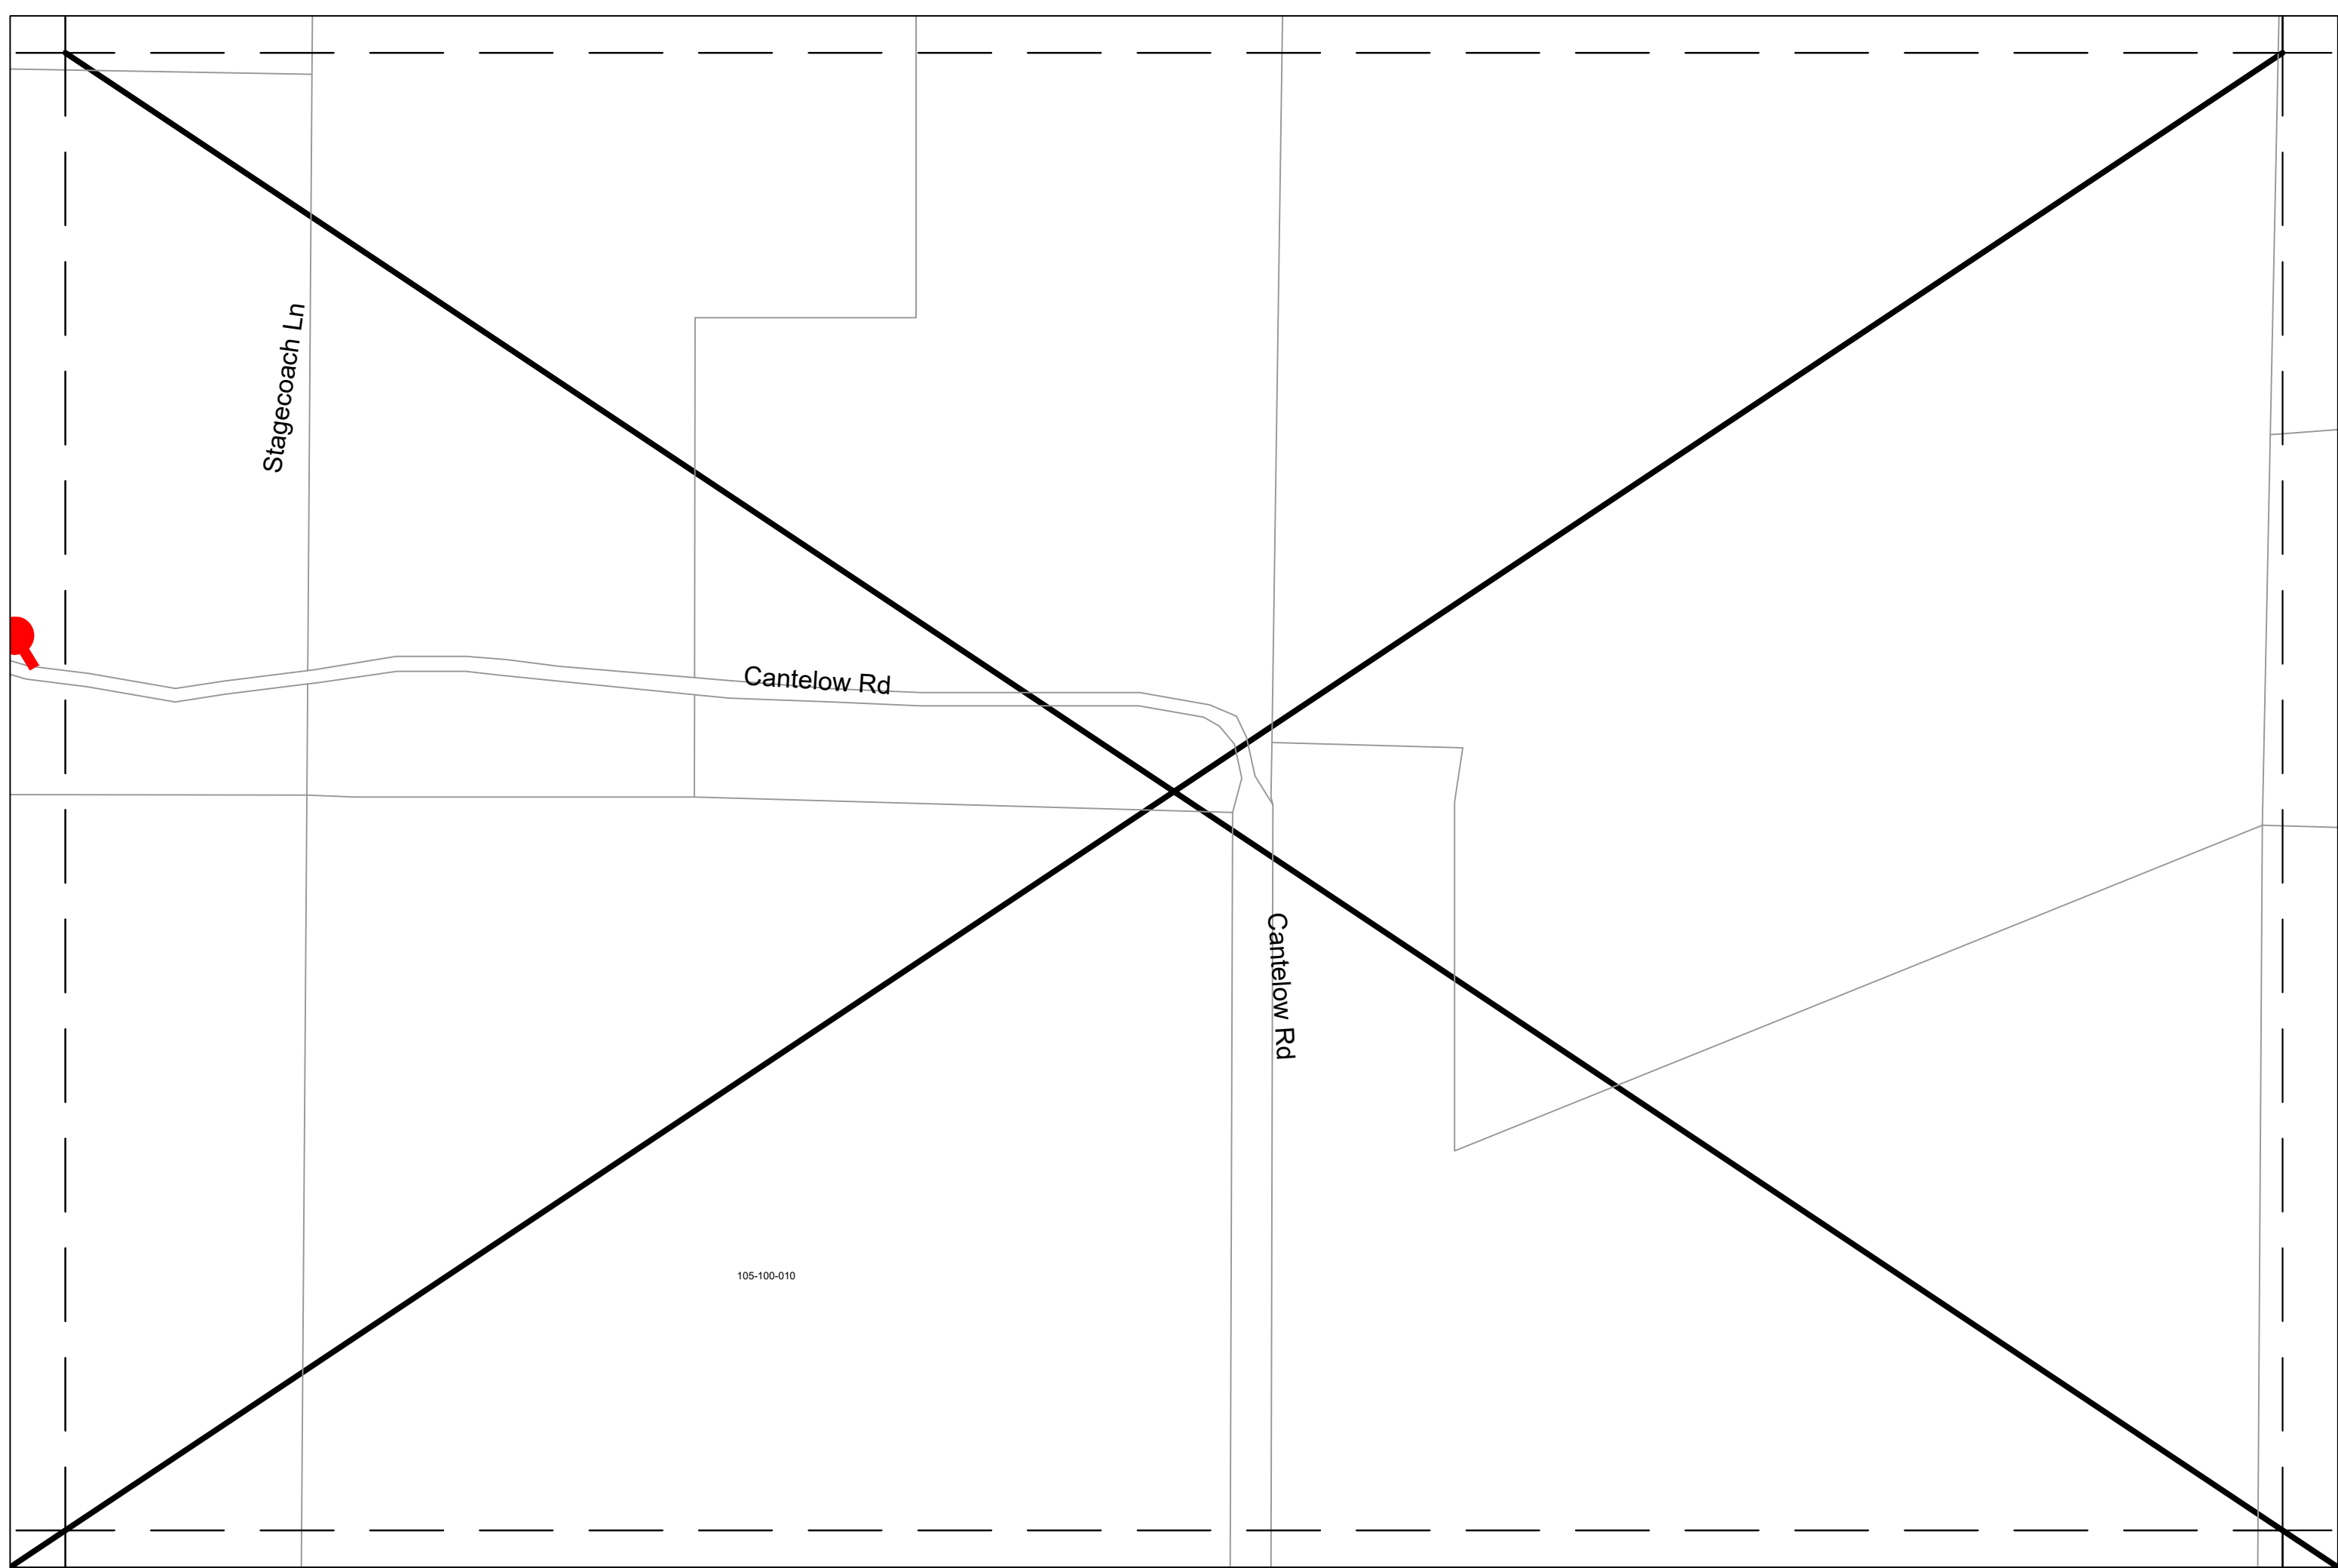

DATE PRINTED:
April 11, 2023

RURAL NORTH VACAVILLE WATER DISTRICT
FIRE HYDRANT LOCATIONS

E1	E2	E3
F1	F2	F3
G1	G2	G3

F2