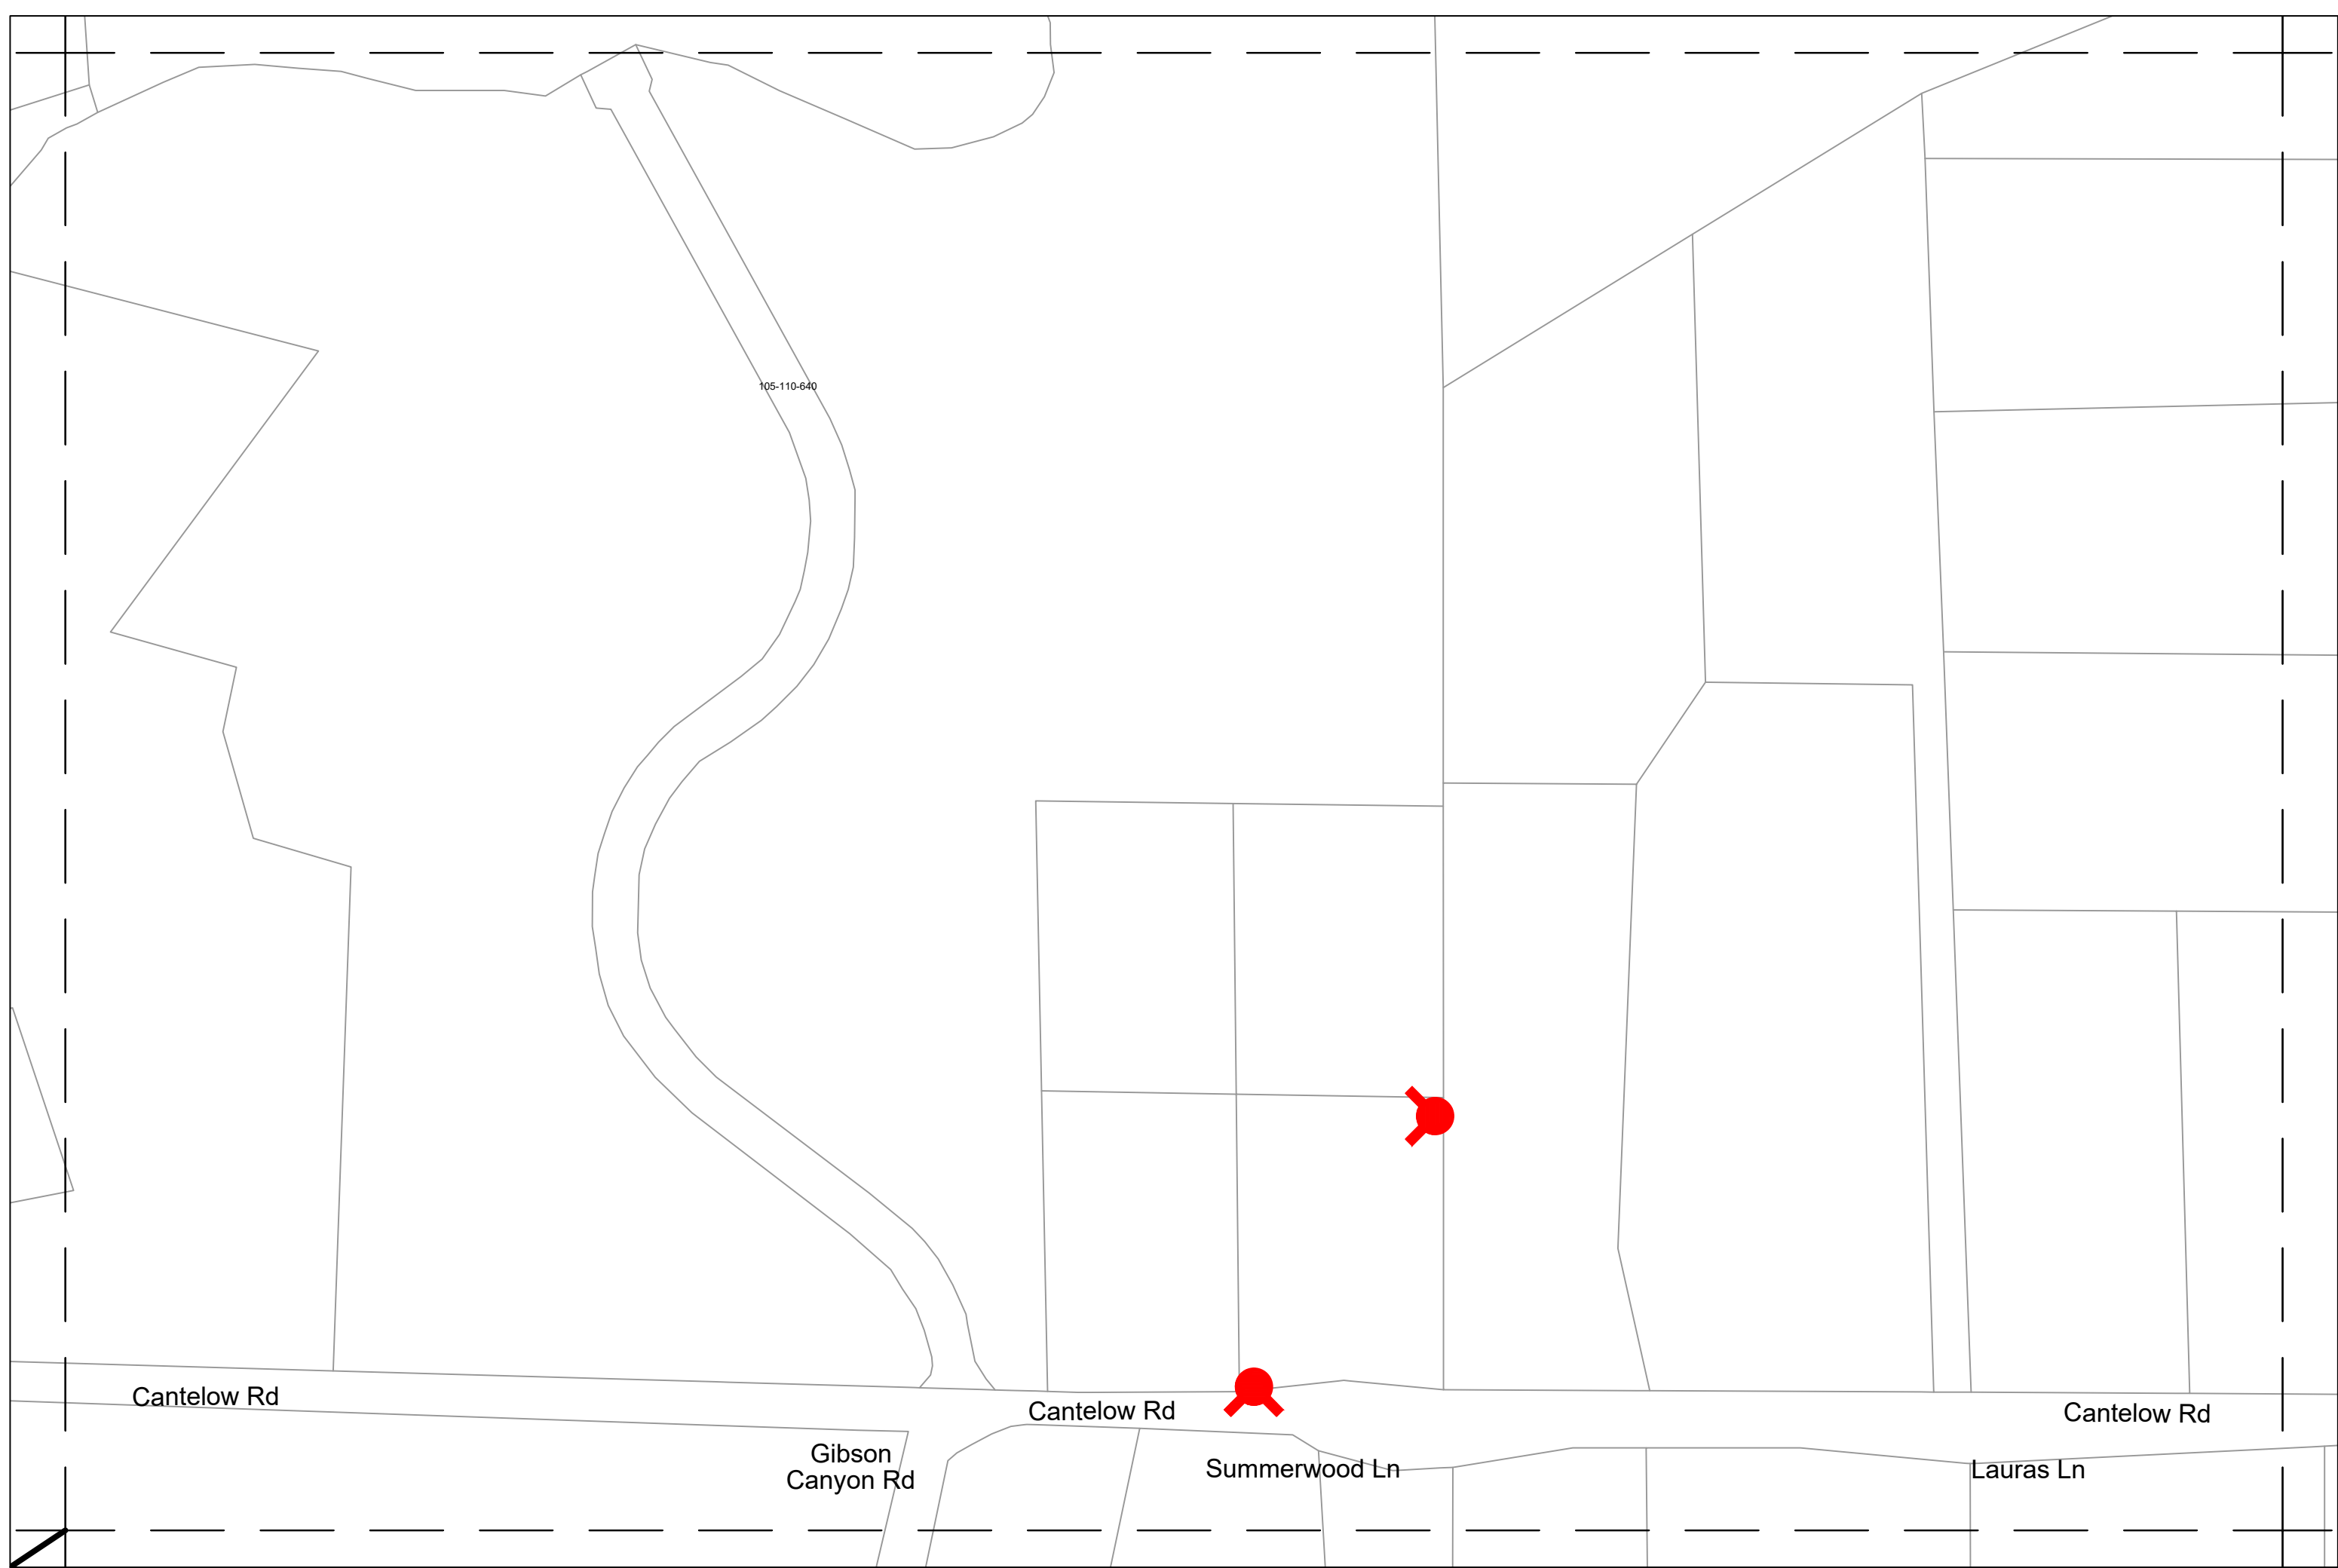

DATE PRINTED:
April 11, 2023

RURAL NORTH VACAVILLE WATER DISTRICT
FIRE HYDRANT LOCATIONS

F4	F5	F6
G4	G5	G6
H4	H5	H6

G5

105-110-640

Cantelow Rd

Cantelow Rd

Cantelow Rd

Gibson Canyon Rd

Summerwood Ln

Lauras Ln