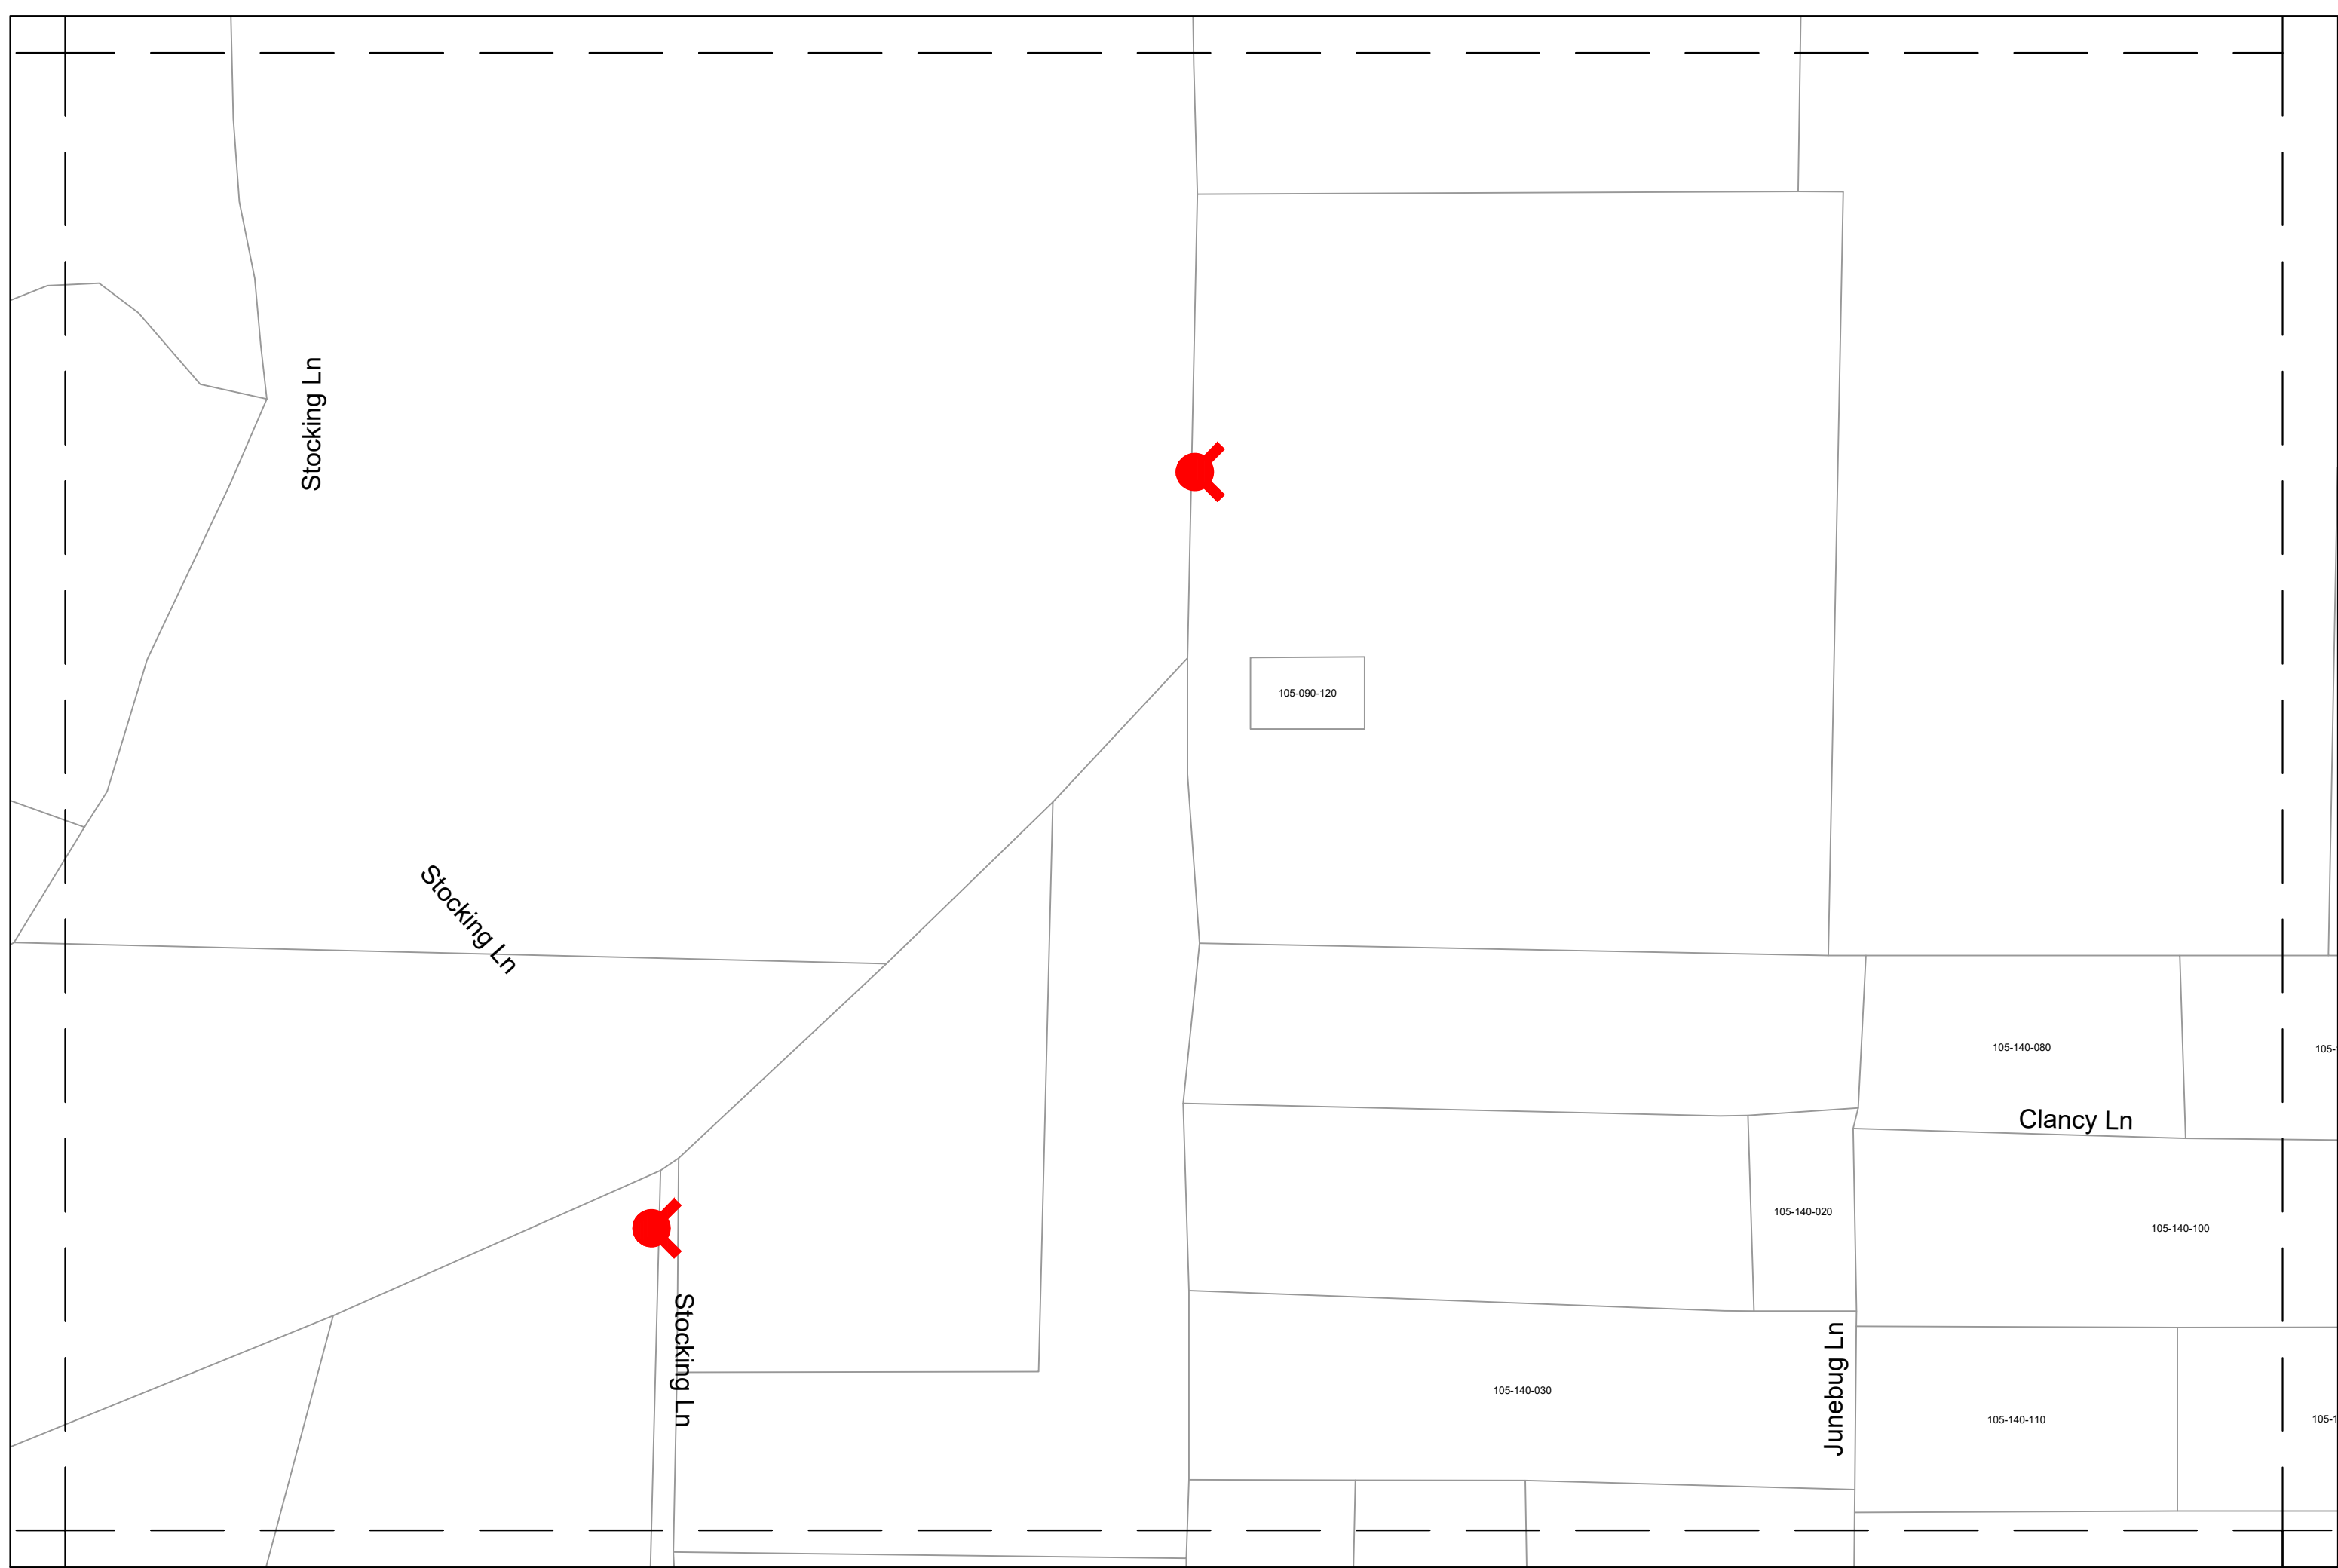

DATE PRINTED:
April 11, 2023

RURAL NORTH VACAVILLE WATER DISTRICT
FIRE HYDRANT LOCATIONS

E5	E6	
F5	F6	
G5	G6	G7

F6