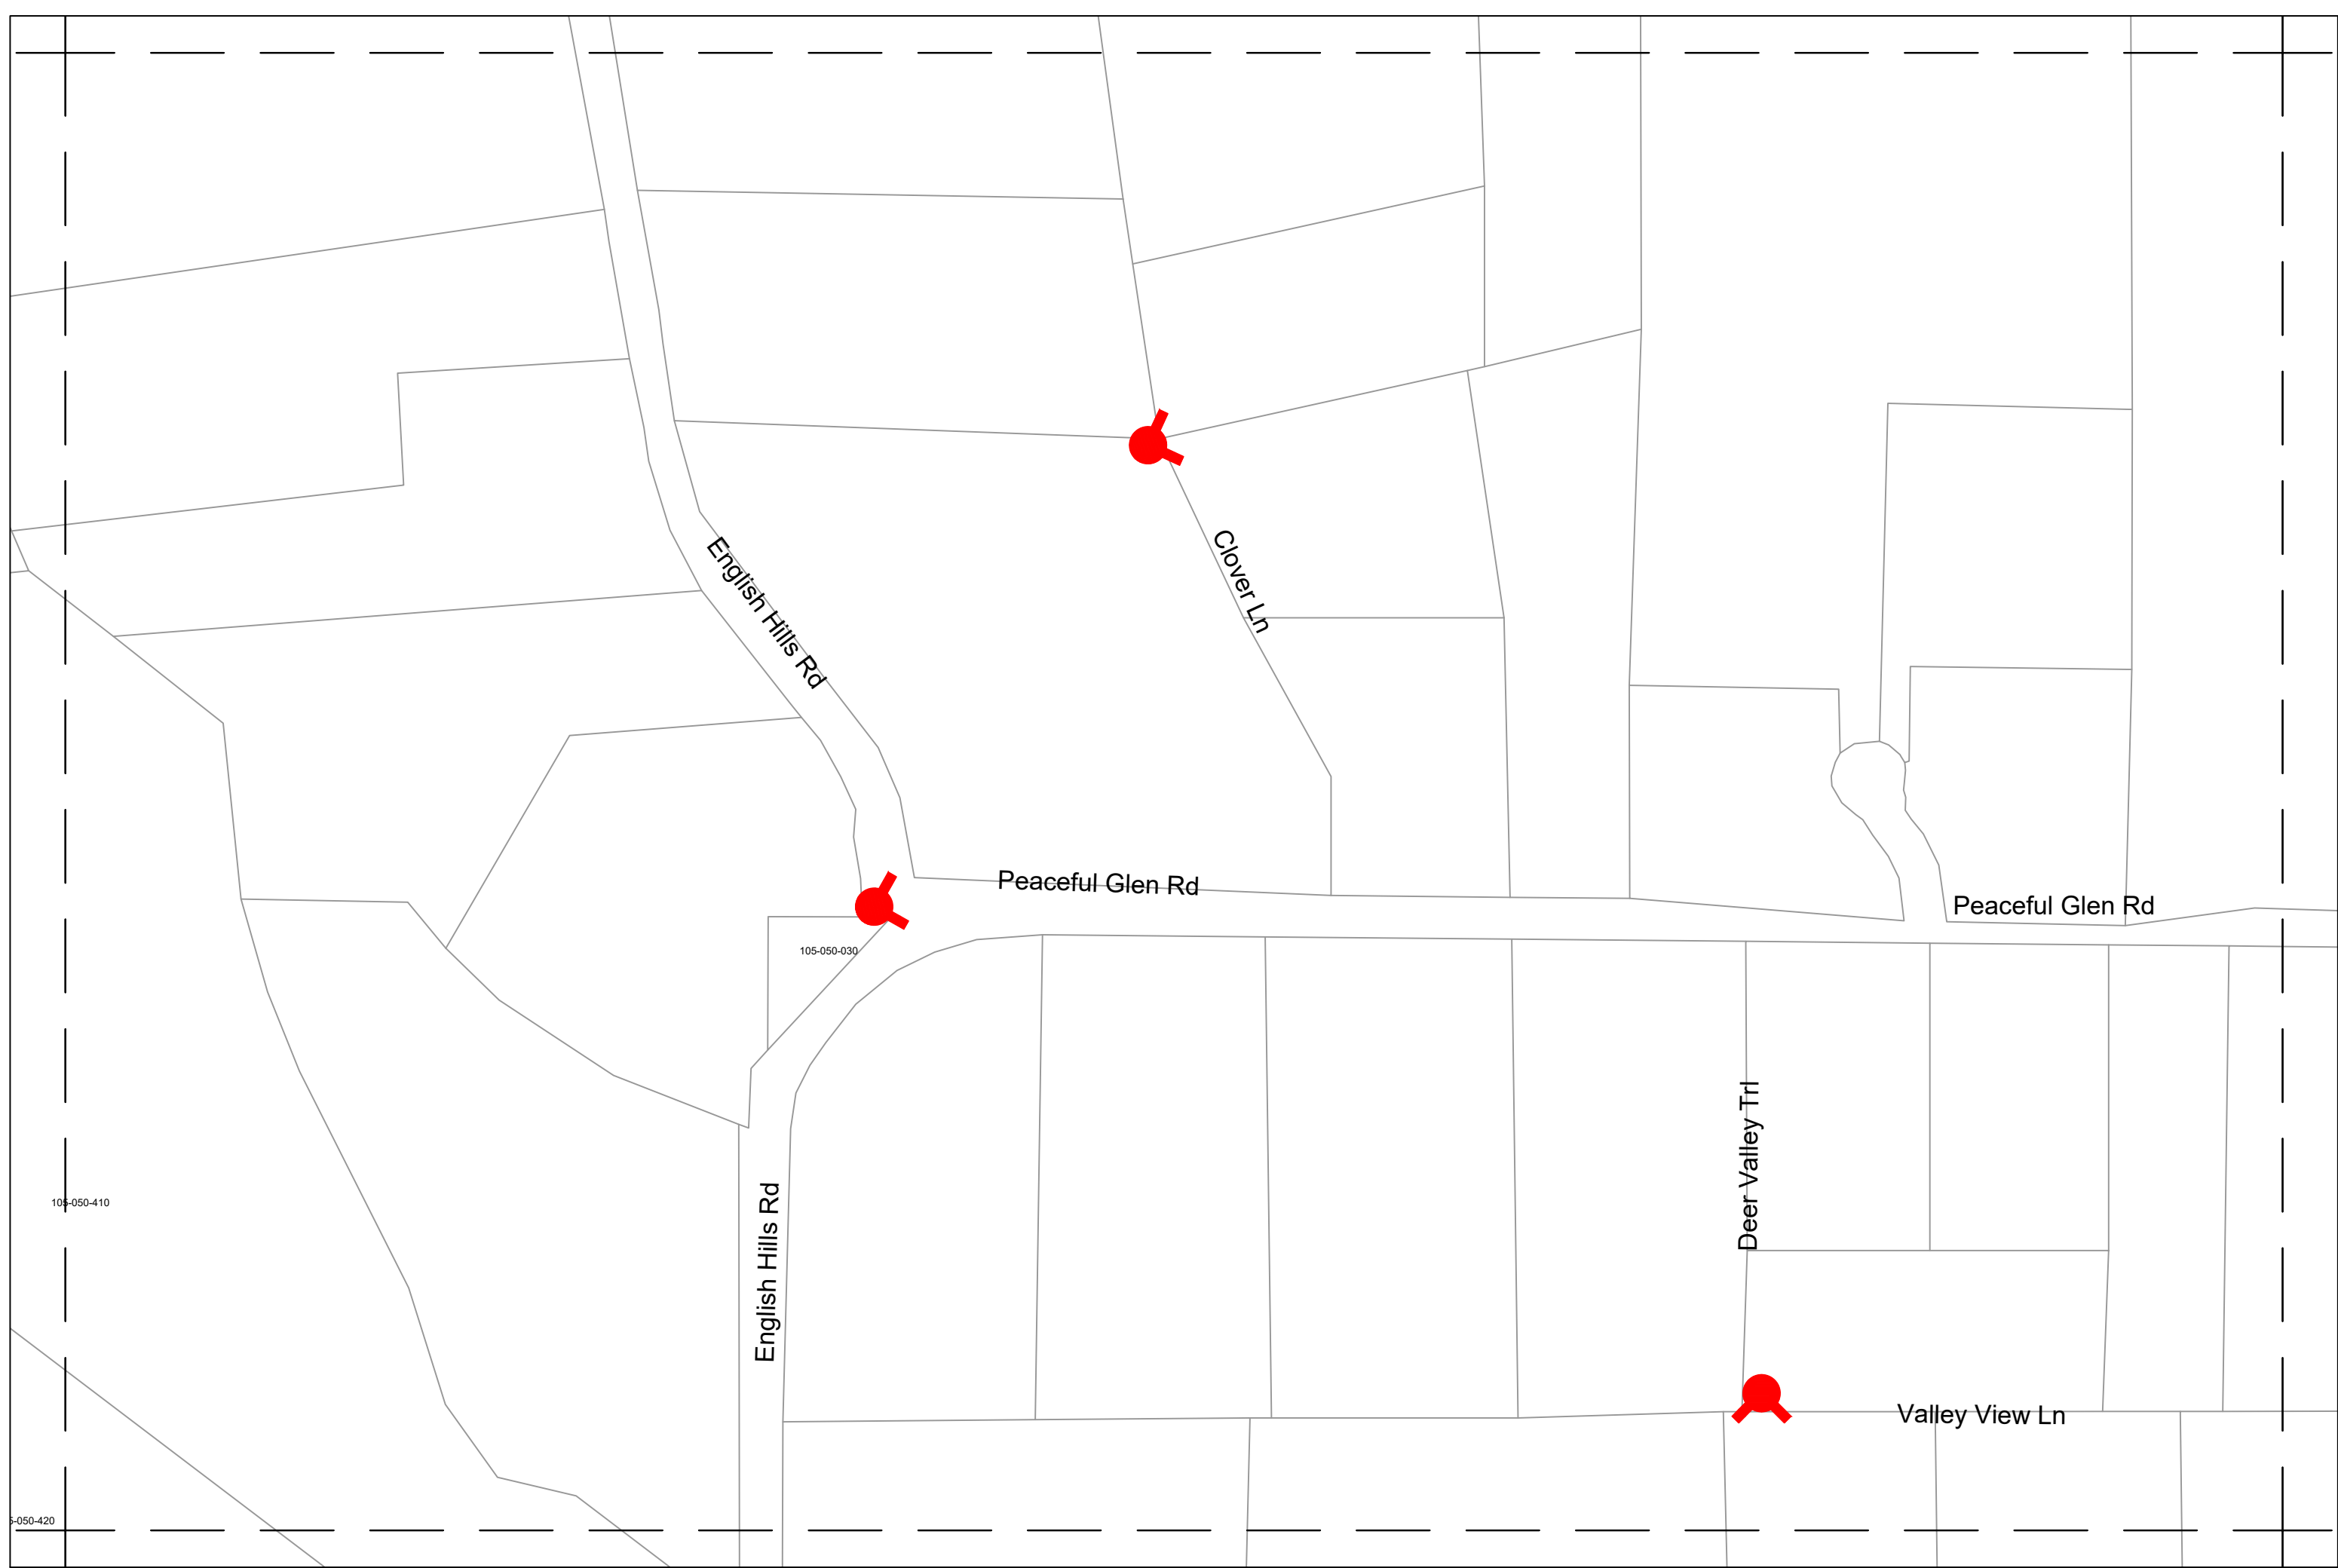

DATE PRINTED:
April 11, 2023

RURAL NORTH VACAVILLE WATER DISTRICT
FIRE HYDRANT LOCATIONS

C3	C4	C5
D3	D4	D5
E3	E4	E5

D4

105-050-410

105-050-030

105-050-420