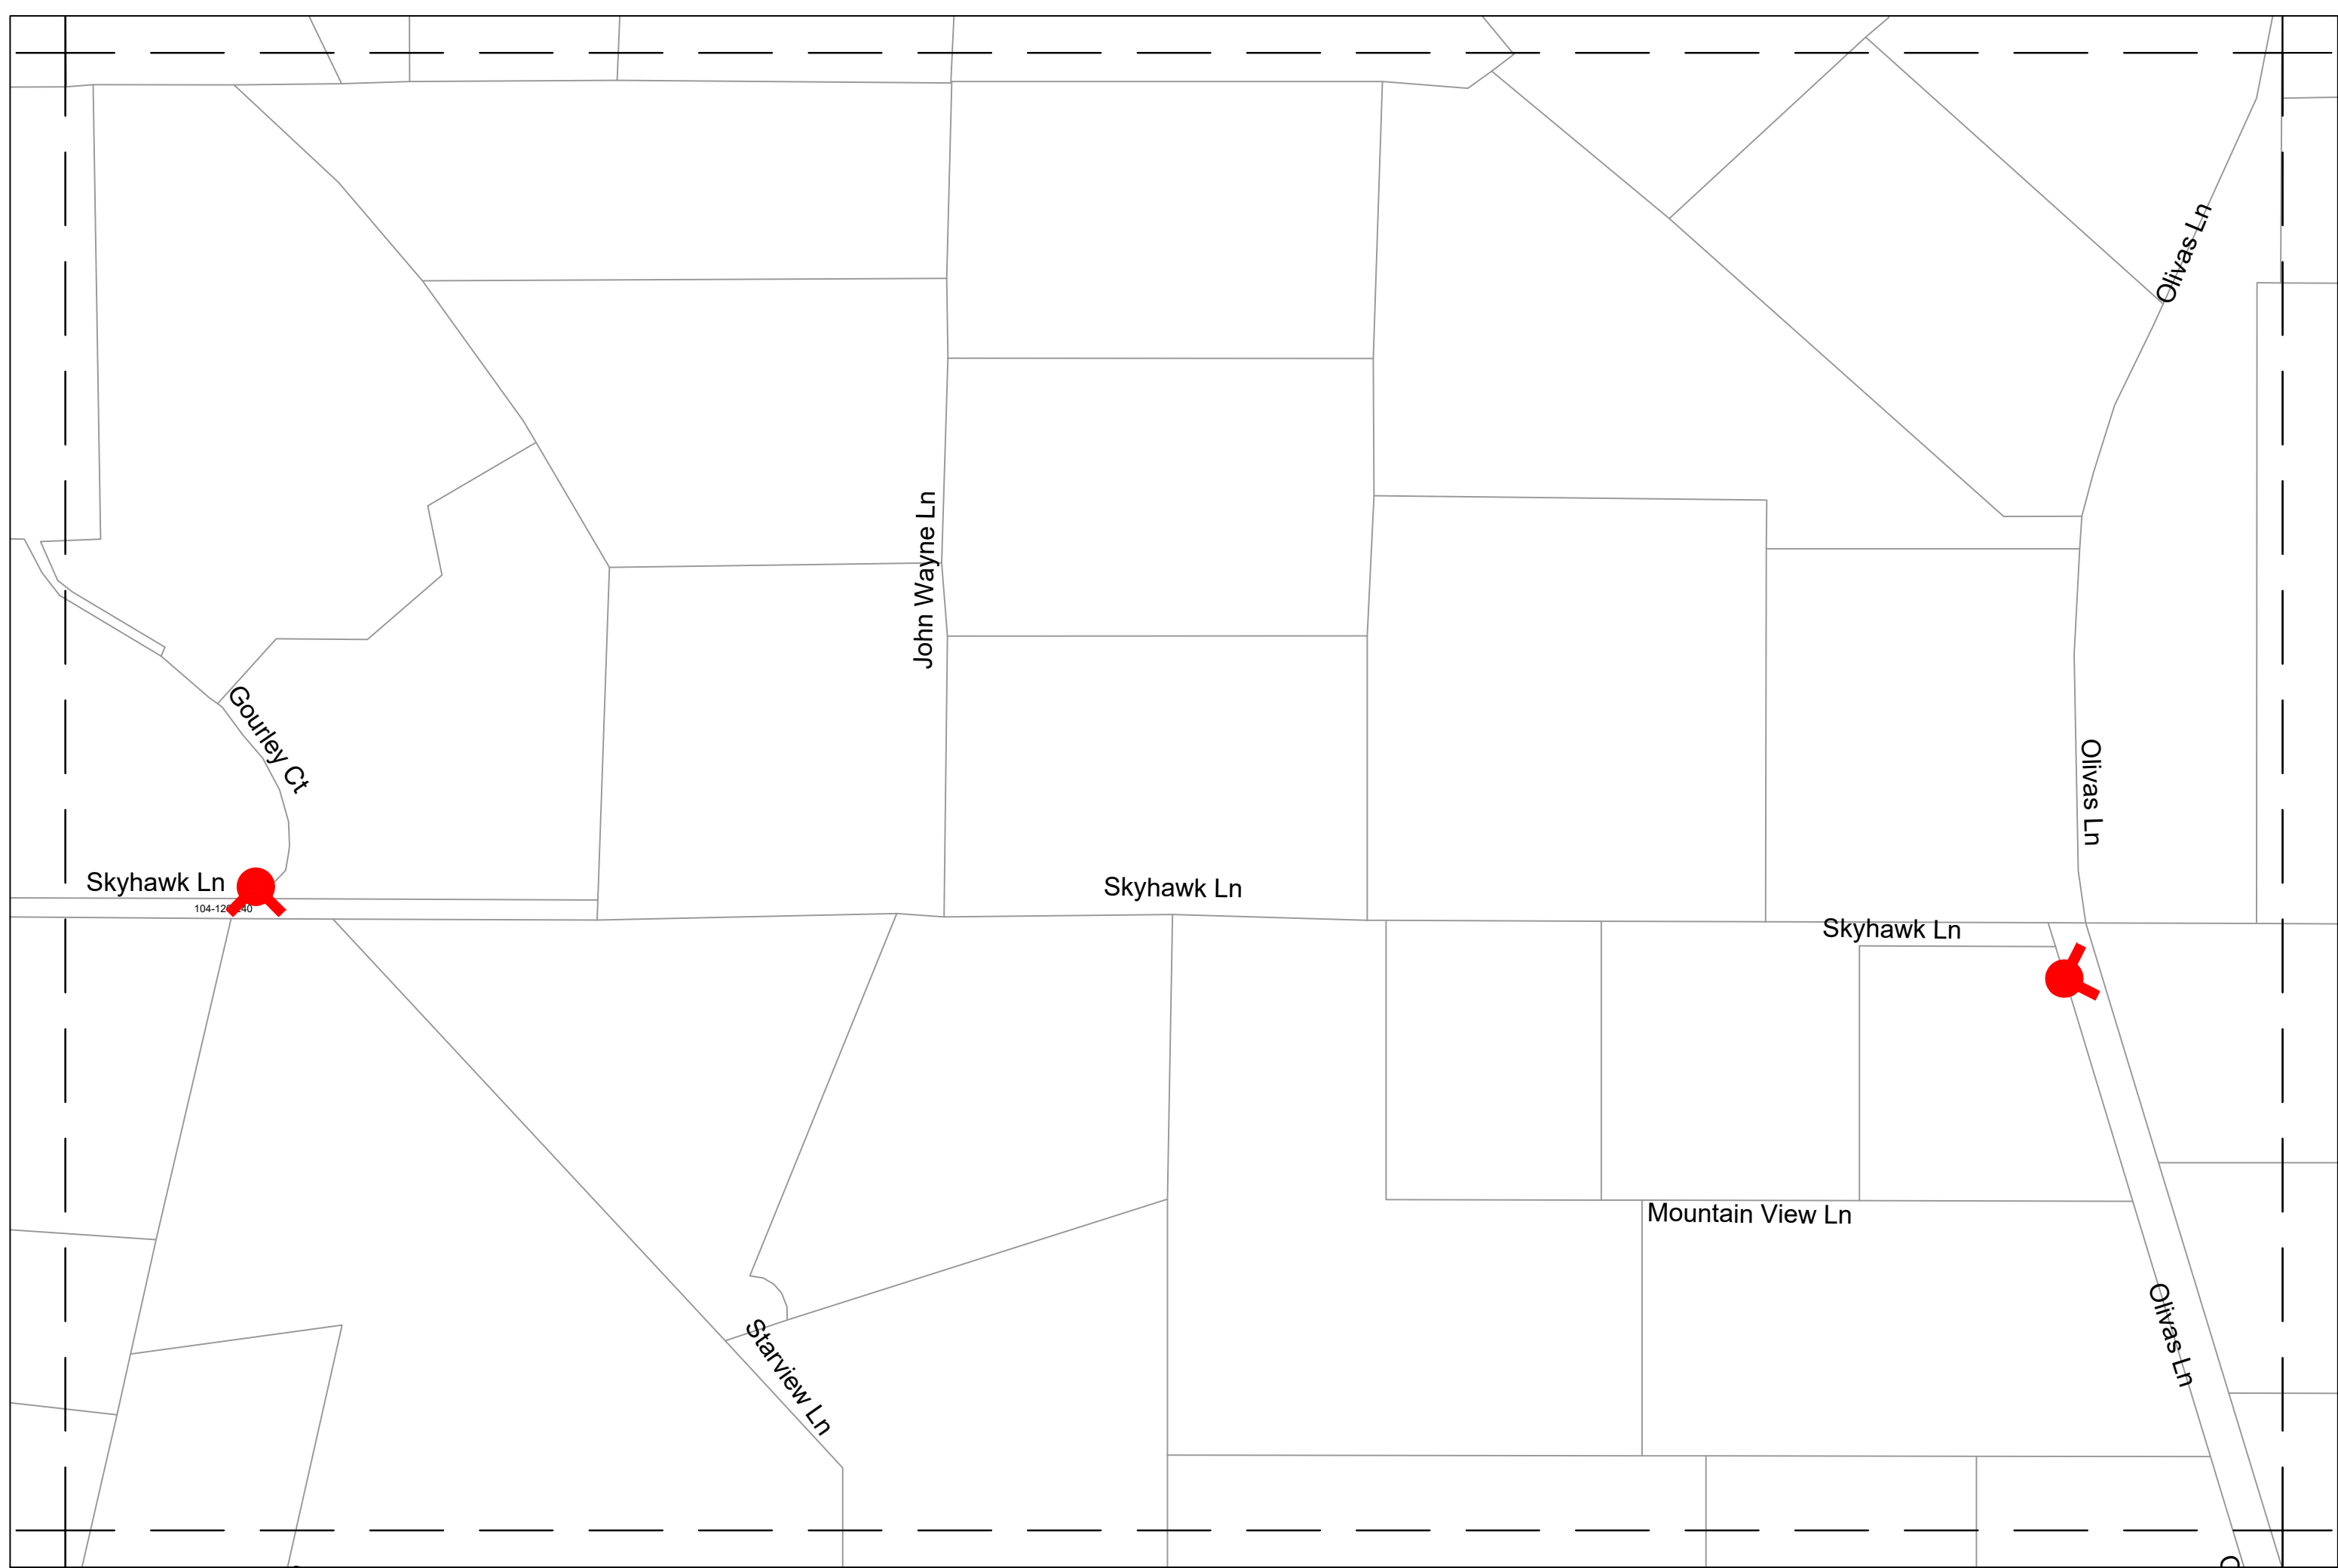

DATE PRINTED:
April 11, 2023

RURAL NORTH VACAVILLE WATER DISTRICT
FIRE HYDRANT LOCATIONS

A3	A4	
B3	B4	B5
C3	C4	C5

B4

104-120-40