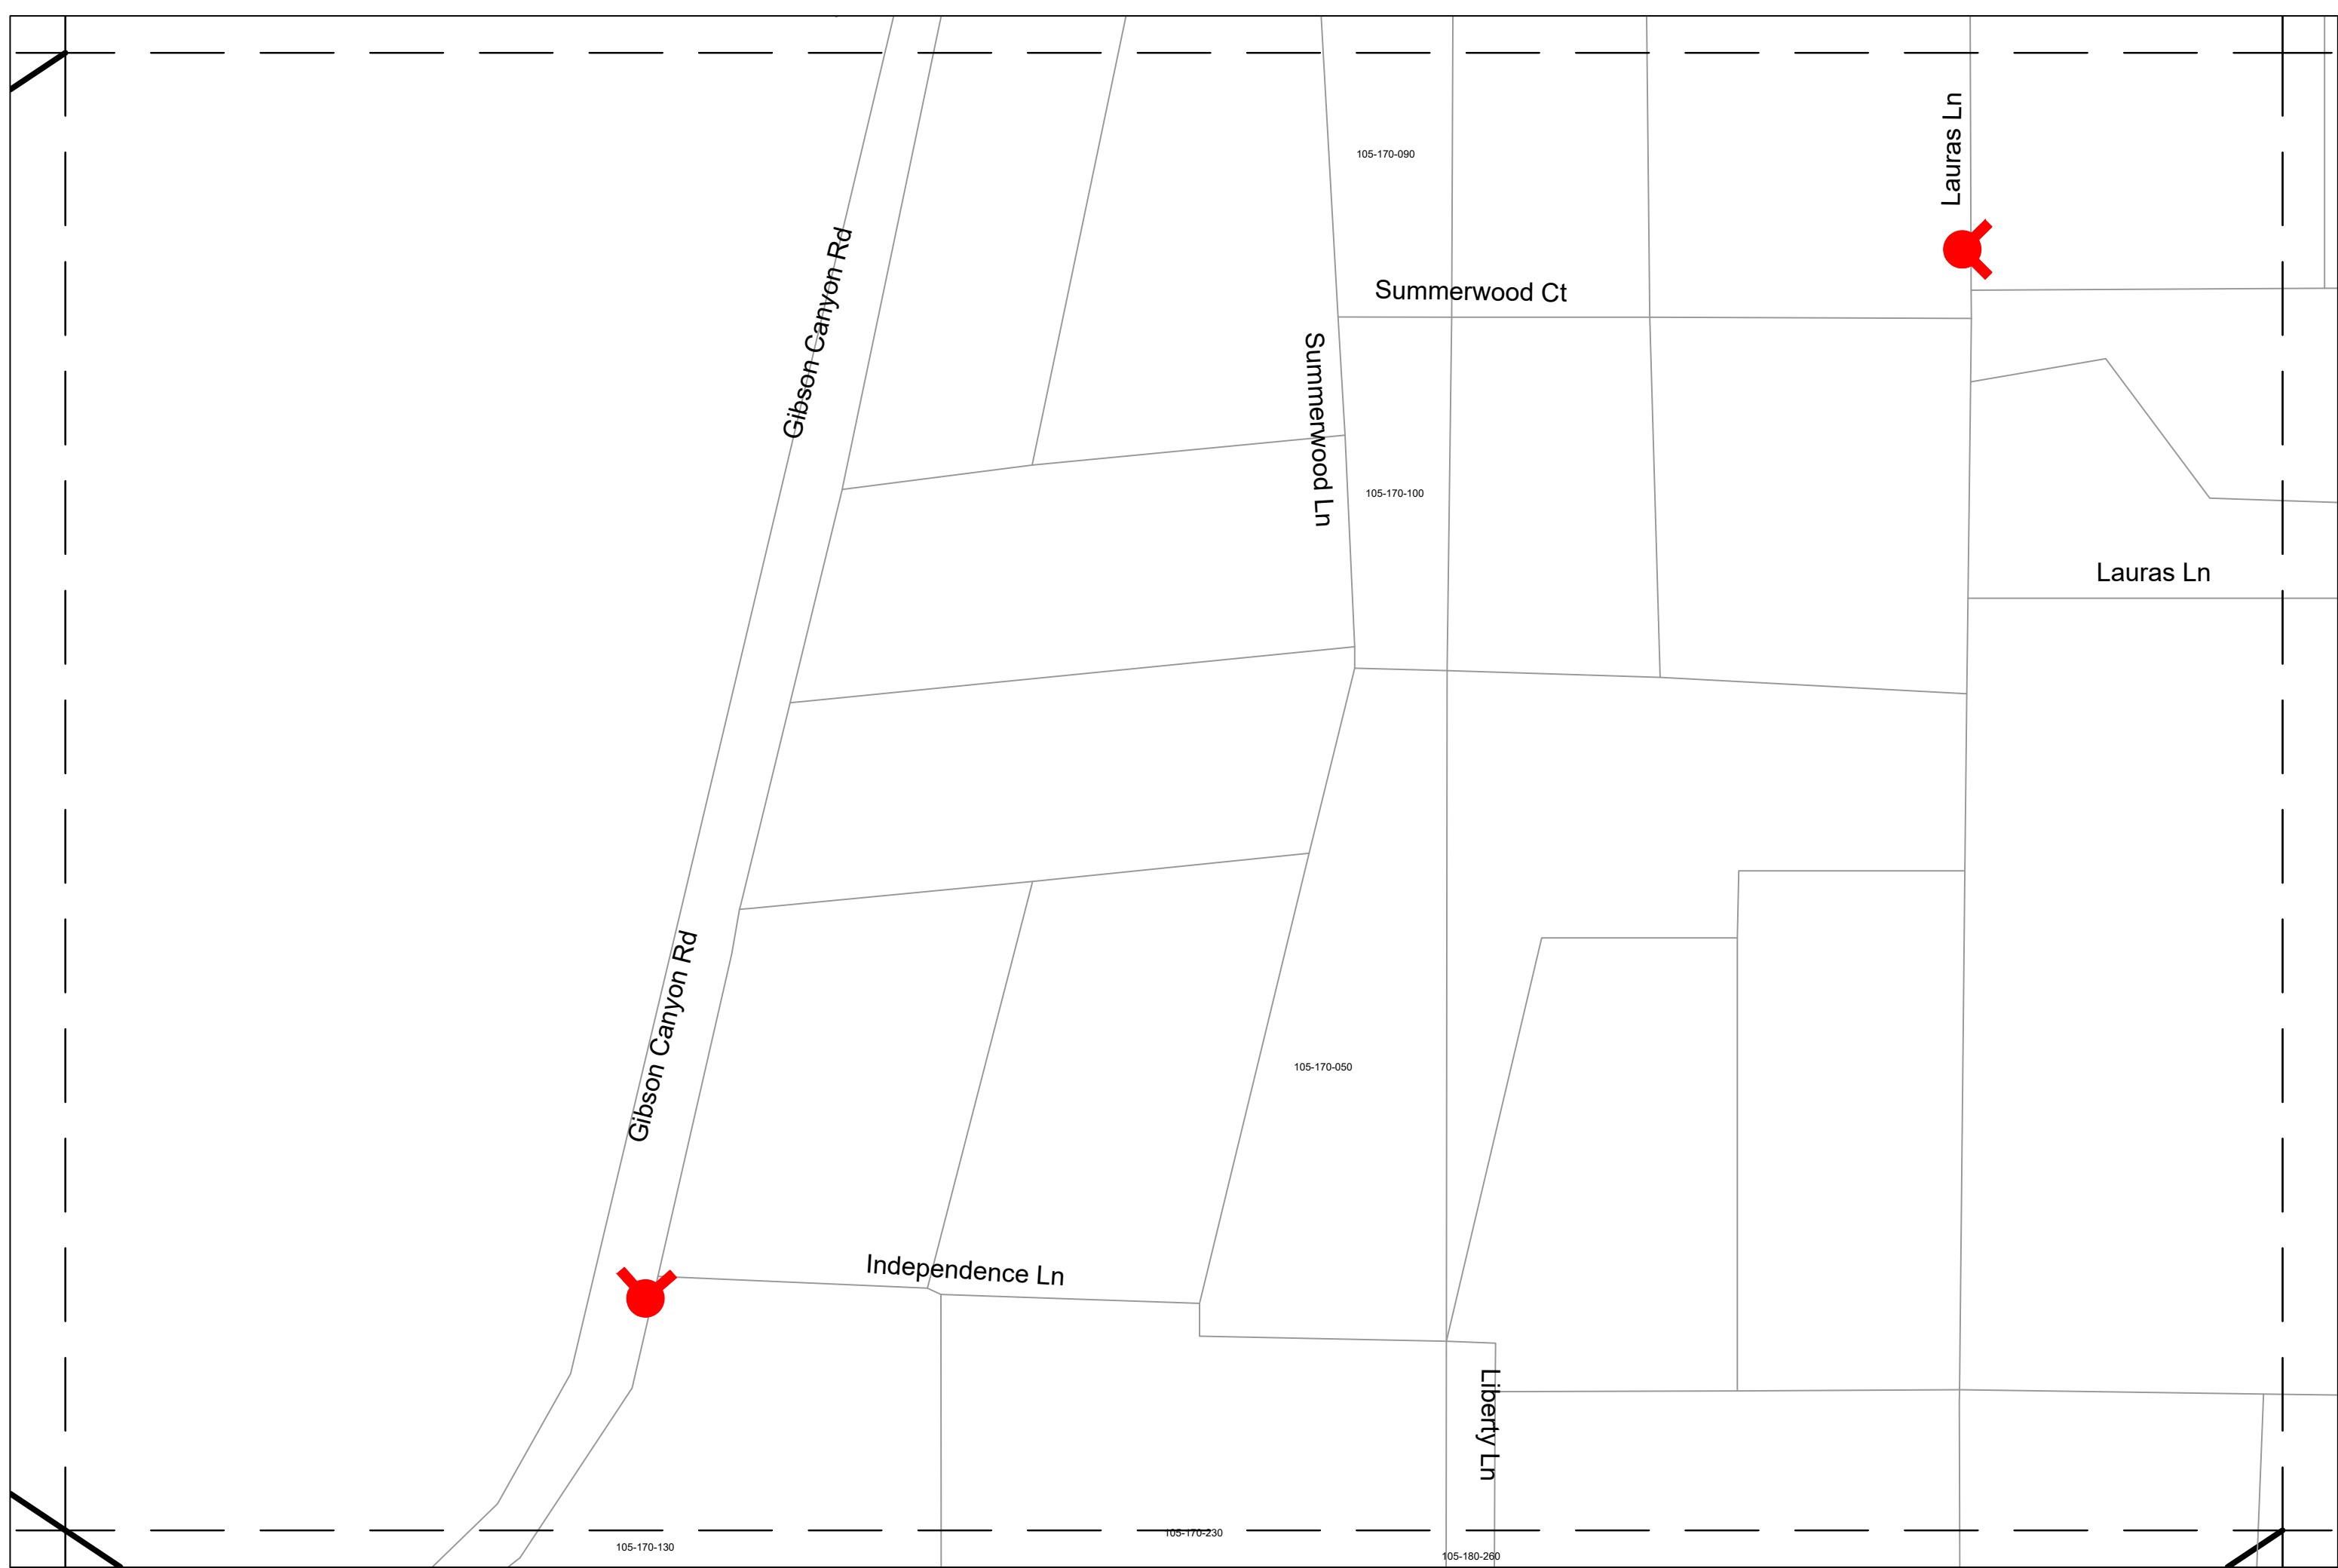

DATE PRINTED:
April 11, 2023

RURAL NORTH VACAVILLE WATER DISTRICT
FIRE HYDRANT LOCATIONS

G4	G5	G6
H4	H5	H6
I4	I5	I6

H5