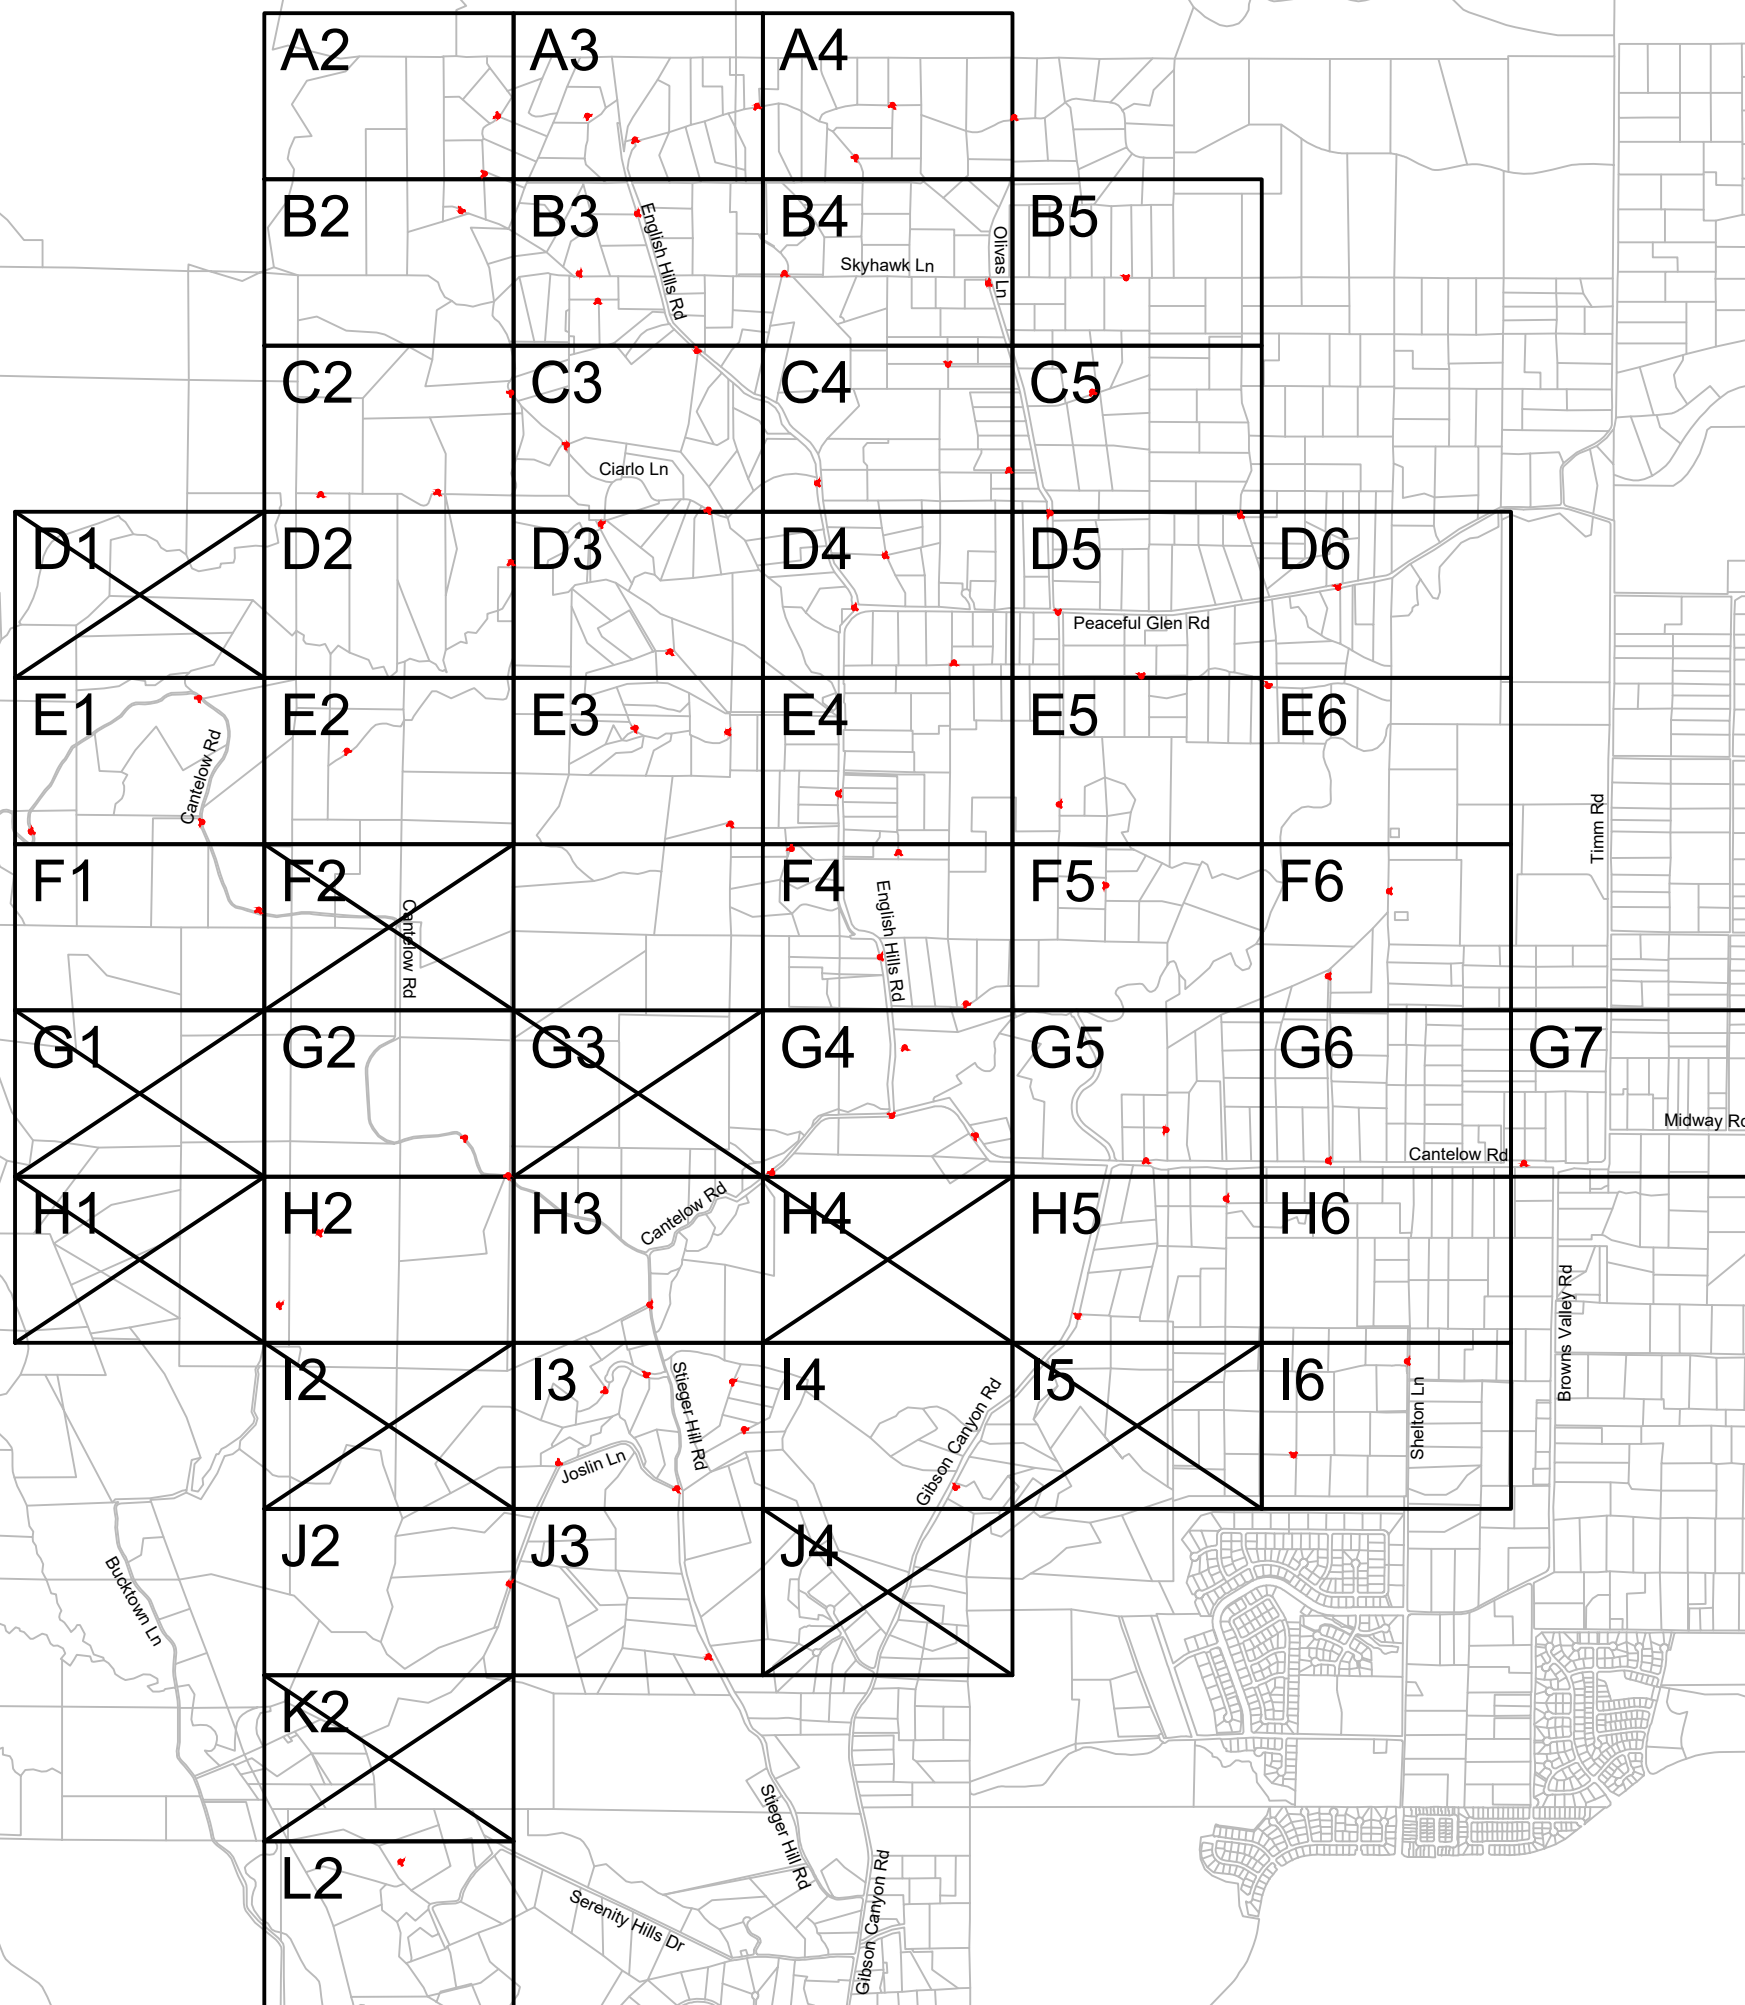

Fire Hydrant Map

April 2023

Rural North Vacaville
Water District

DATE PRINTED:
April 11, 2023

RURAL NORTH VACAVILLE WATER DISTRICT
FIRE HYDRANT LOCATIONS

A2 A3

B2 B3

A2

104-150-010

104-150-030

Spencer Ln

Spencer Ln

DATE PRINTED:
April 11, 2023

RURAL NORTH VACAVILLE WATER DISTRICT
FIRE HYDRANT LOCATIONS

A2	A3	A4
B2	B3	B4

A3