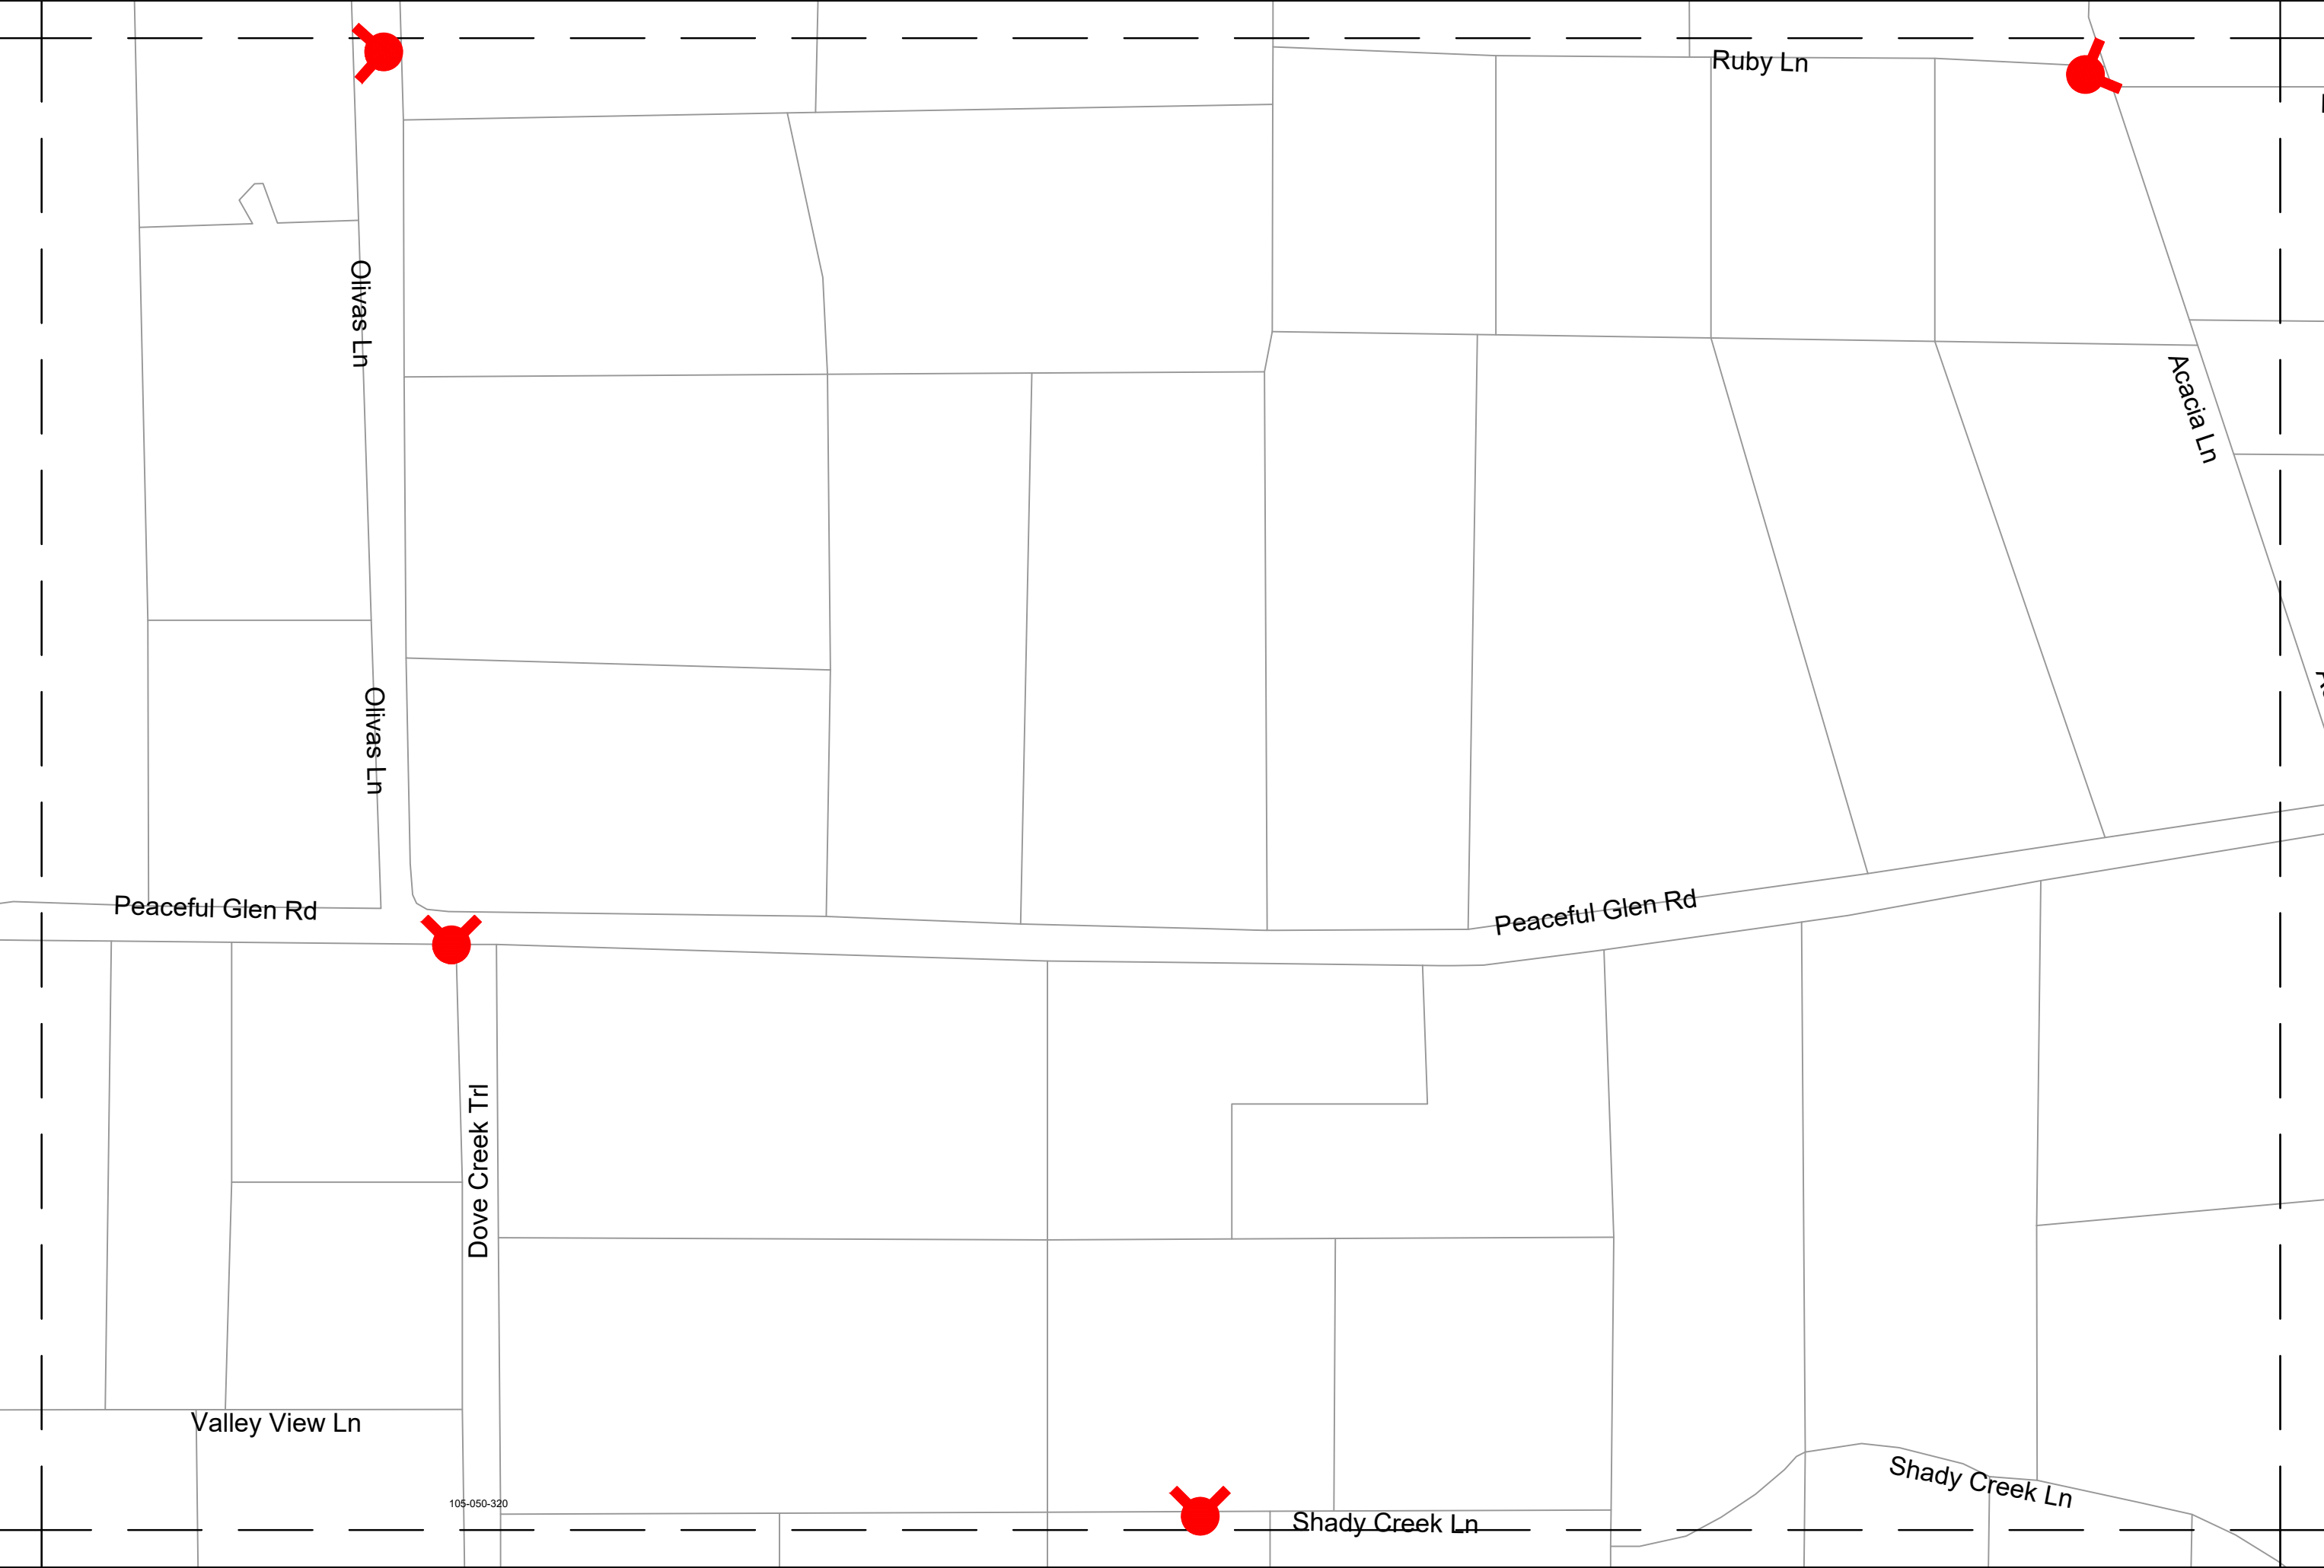

DATE PRINTED:
April 11, 2023

RURAL NORTH VACAVILLE WATER DISTRICT
FIRE HYDRANT LOCATIONS

C4	C5	
D4	D5	D6
E4	E5	E6

D5

105-050-320